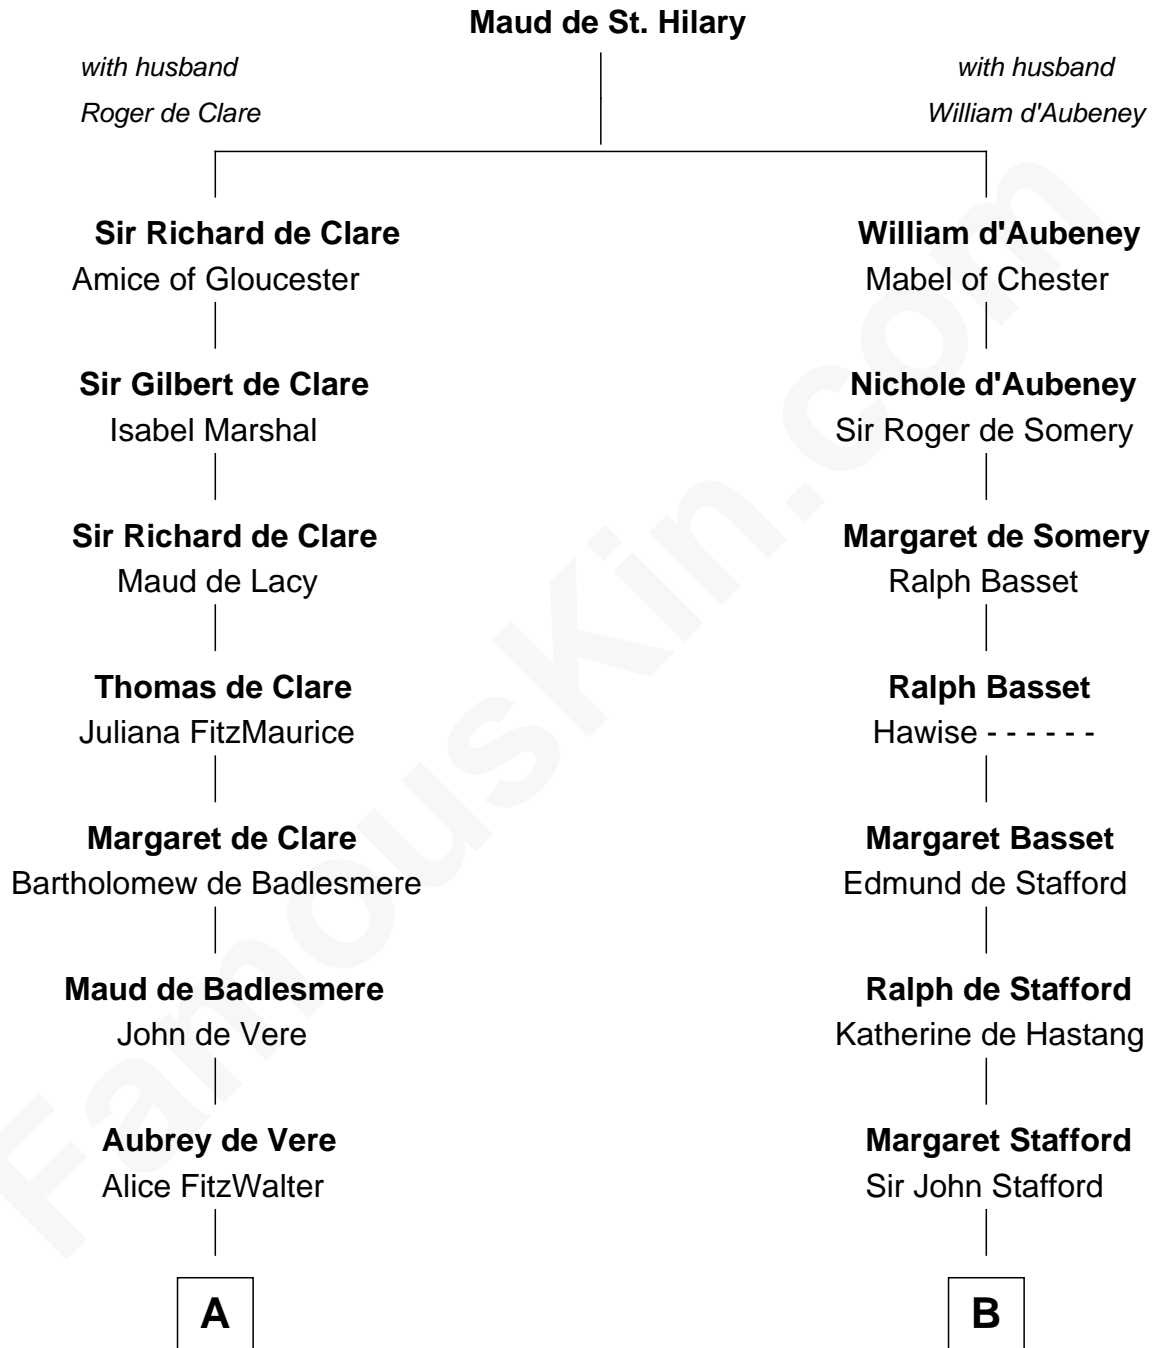

FamousKin.com Relationship Chart of

Samuel Howard

Boston Tea Party Participant

19th cousin of

William Ellery

Signer of the Declaration of Independence

C

William Goffe
Abigail Richardson

Martha Goffe
Ebenezer Howard

Samuel Howard
Boston Tea Party Participant

D

Col. Job Almy
Ann Lawton

Elizabeth Almy
William Ellery

William Ellery
Signer of Declaration of Independence

FamousKin.com