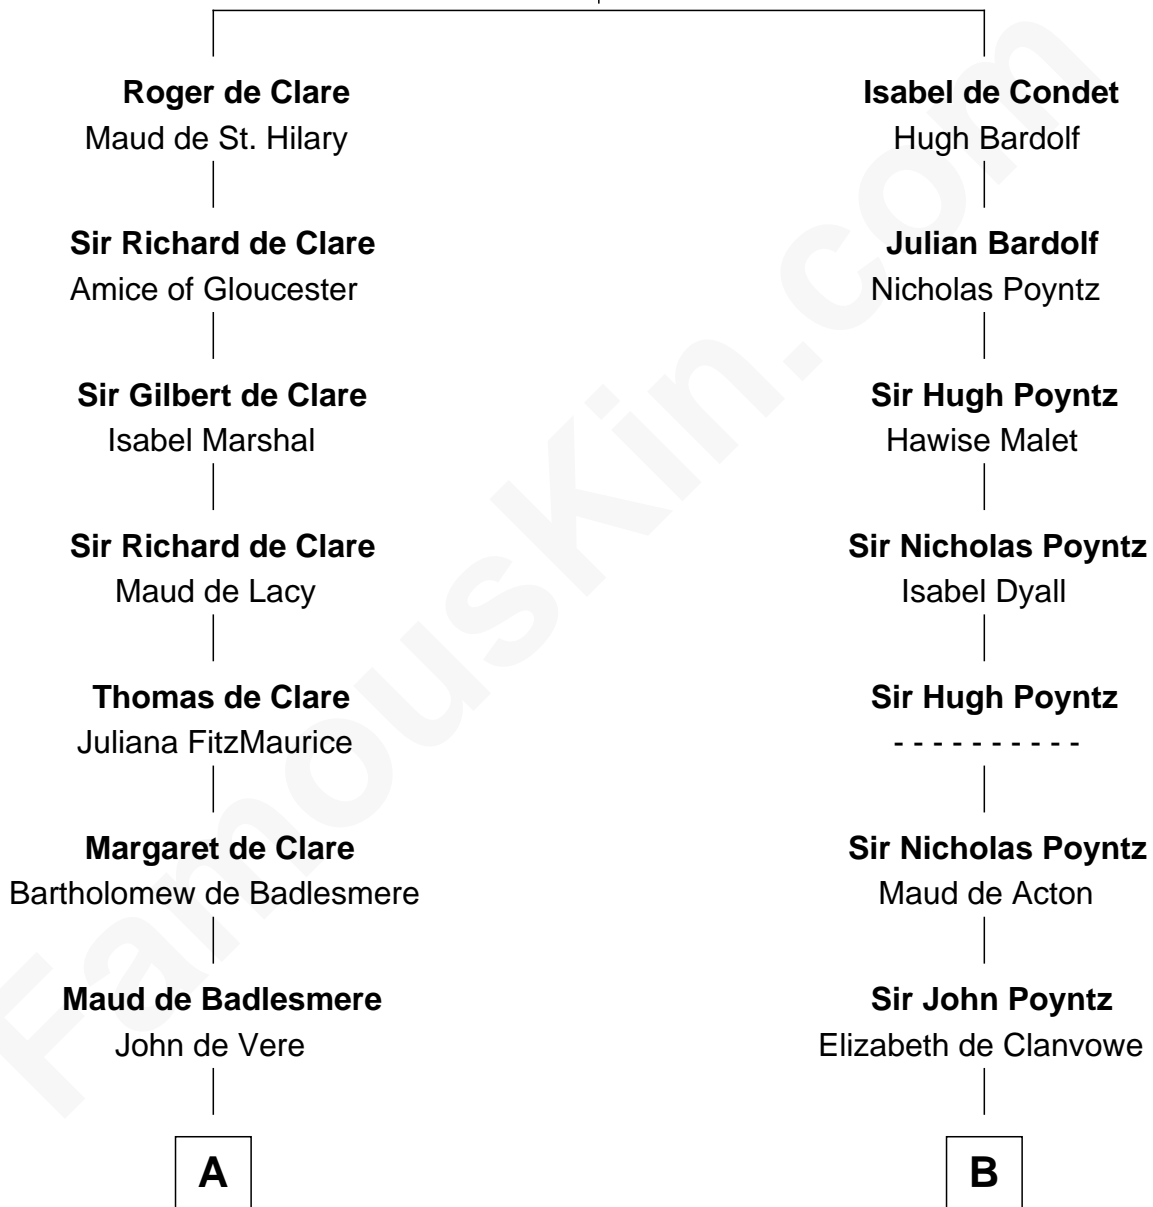

FamousKin.com

Relationship Chart of

Samuel Howard

Boston Tea Party Participant

19th cousin 1 time removed of

William Ellery

Signer of the Declaration of Independence

Adeliza de Meschines

with husband
Richard Fitzgilbert de Clare

with husband
Robert de Condet

C

Hannah Sumner

John Goffe

William Goffe

Abigail Richardson

Martha Goffe

Ebenezer Howard

Samuel Howard

Boston Tea Party Participant

D

Col. Job Almy

Ann Lawton

Elizabeth Almy

William Ellery