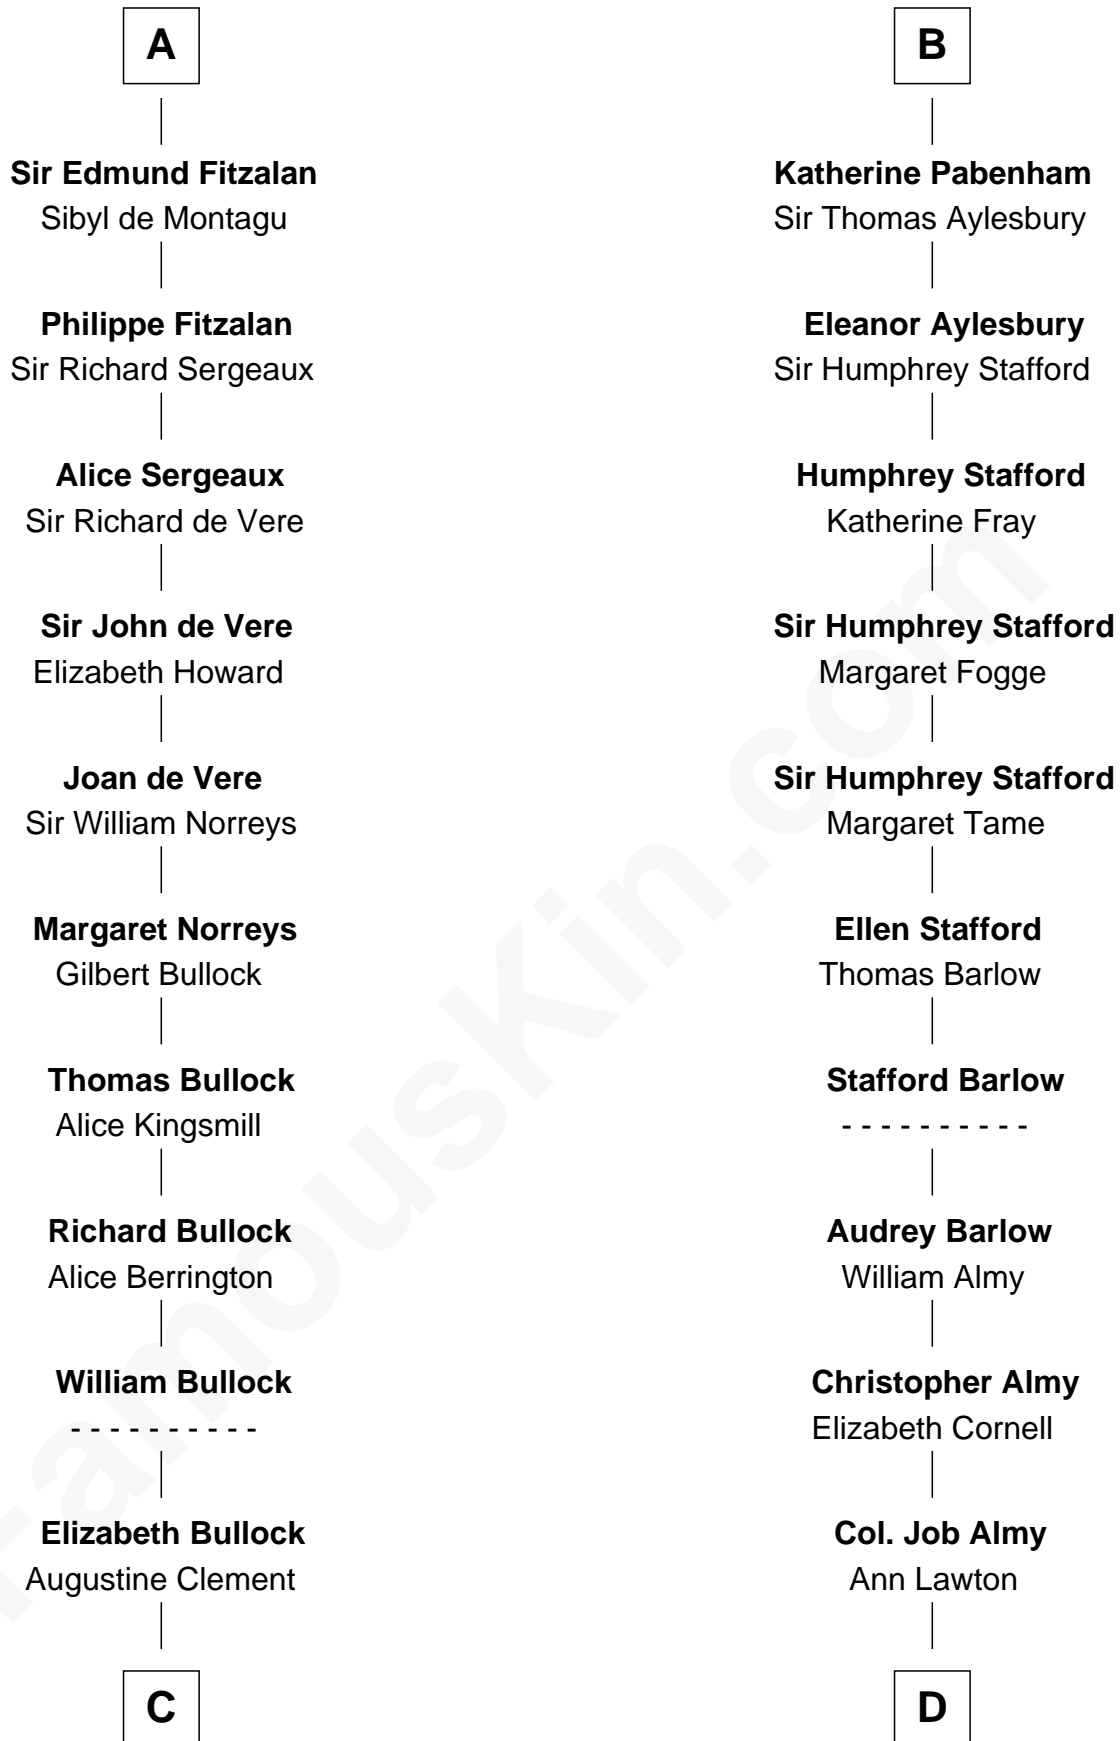

FamousKin.com Relationship Chart of

Samuel Howard

Boston Tea Party Participant

18th cousin 3 times removed of

William Ellery

Signer of the Declaration of Independence

Gundred de Warenne

*with husband
Roger de Newburgh*

Walter de Fauconberge

Isabella de Beauchamp

Sir Hugh le Despencer

Anice de Fauconberge

Sir Nicholas Engaine

Hugh le Despencer

Eleanor de Clare

Sir John d'Engaine

Joan Peveral

Isabel le Despencer

Richard Fitzalan

Elizabeth d'Engaine

Sir Laurence de Pabenham

A

B

C

Elizabeth Clement

William Sumner

Hannah Sumner

John Goffe

William Goffe

Abigail Richardson

Martha Goffe

Ebenezer Howard