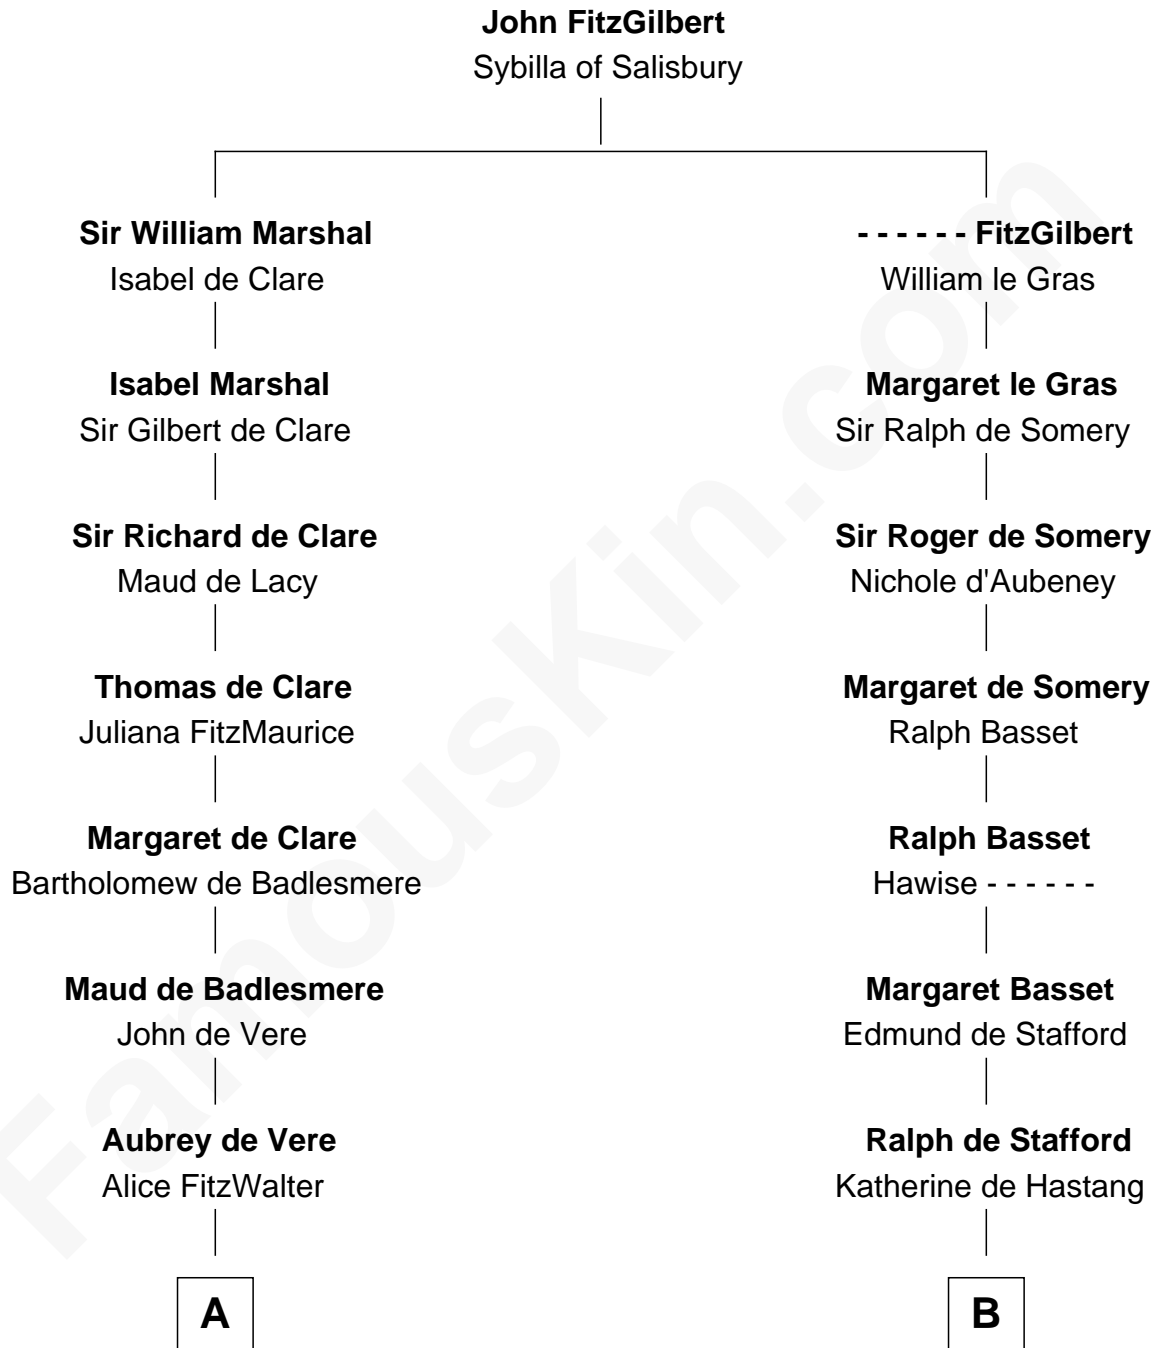

FamousKin.com

Relationship Chart of

Samuel Howard

Boston Tea Party Participant

19th cousin 1 time removed of

William Ellery

Signer of the Declaration of Independence

C

William Goffe
Abigail Richardson

Martha Goffe
Ebenezer Howard

Samuel Howard
Boston Tea Party Participant

D

Christopher Almy
Elizabeth Cornell

Col. Job Almy
Ann Lawton

Elizabeth Almy
William Ellery

William Ellery
Signer of Declaration of Independence