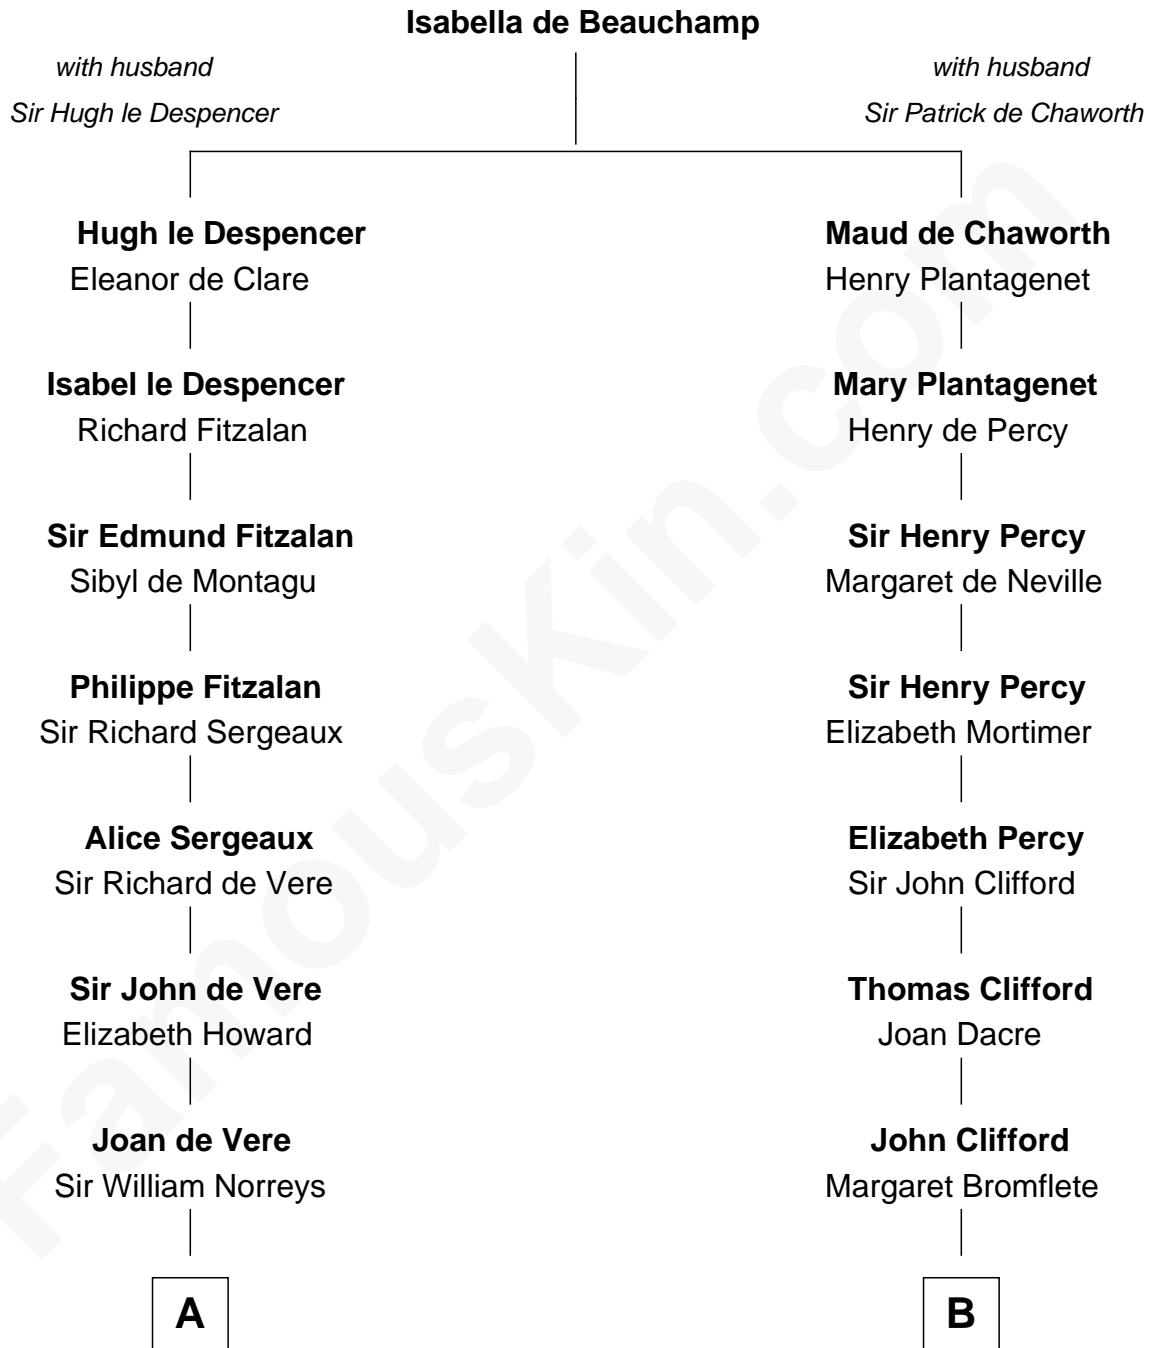

FamousKin.com

Relationship Chart of

Samuel Howard

Boston Tea Party Participant

16th cousin 1 time removed of

Fletcher Christian

Leader of the mutiny on the Bounty

A

Margaret Norreys

Gilbert Bullock

Thomas Bullock

Alice Kingsmill

Richard Bullock

Alice Berrington

William Bullock

Elizabeth Bullock