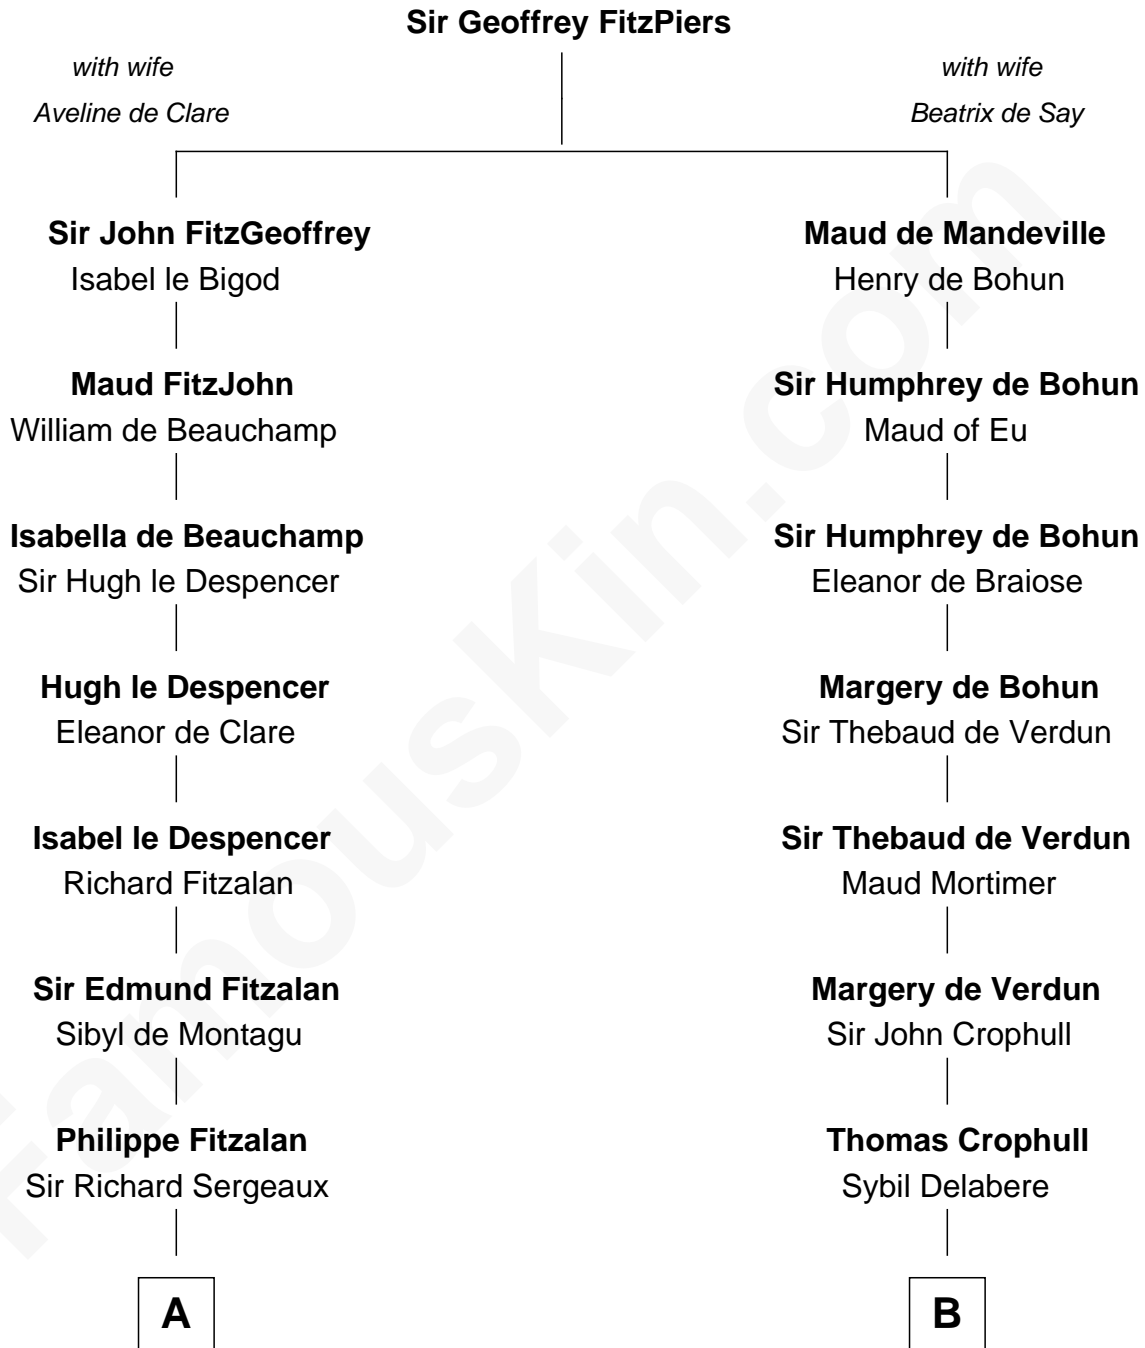

FamousKin.com Relationship Chart of

Samuel Howard

Boston Tea Party Participant

19th cousin 1 time removed of

Button Gwinnett

Signer of the Declaration of Independence

C

William Goffe
Abigail Richardson

Martha Goffe
Ebenezer Howard

Samuel Howard
Boston Tea Party Participant

D

George Gwinnett
Elizabeth Randle

George Gwinnett
Elizabeth Coxe

Rev. Samuel Gwinnett
Anne Eames

Button Gwinnett
Signer of Declaration of Independence