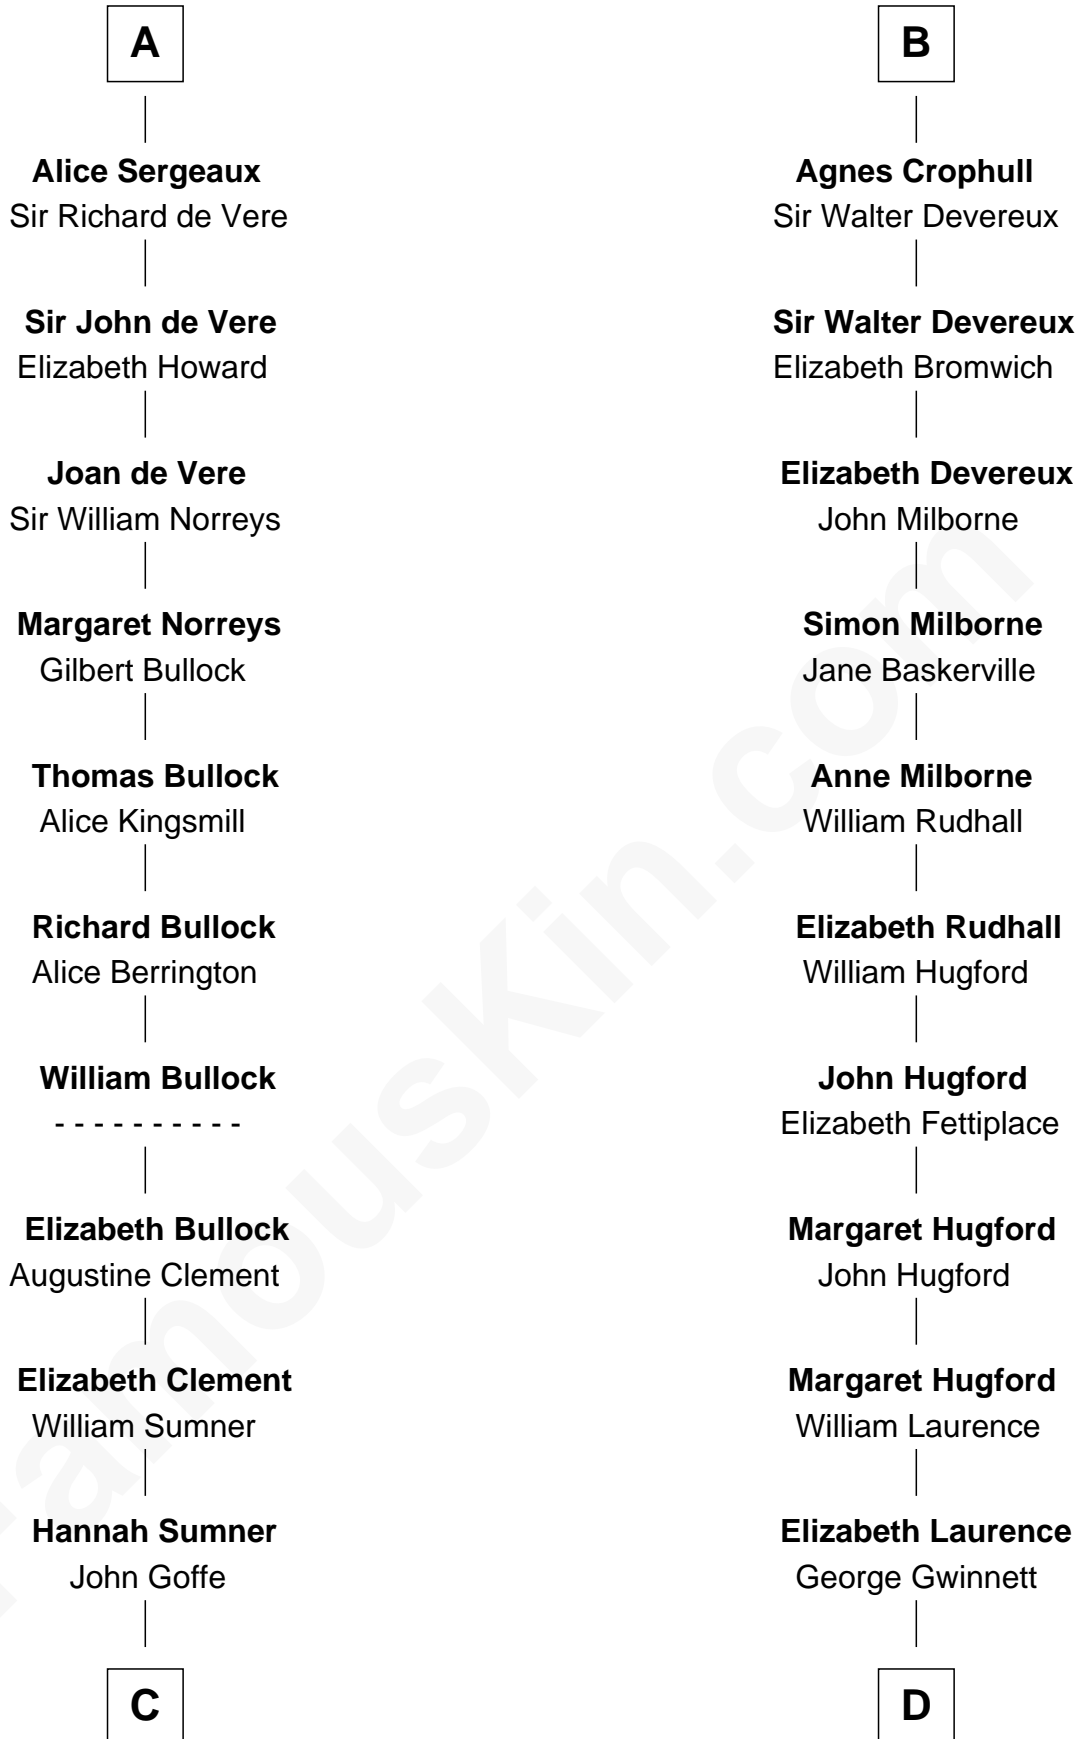

FamousKin.com Relationship Chart of

Samuel Howard

Boston Tea Party Participant

19th cousin 1 time removed of

Button Gwinnett

Signer of the Declaration of Independence

C

William Goffe
Abigail Richardson

Martha Goffe
Ebenezer Howard

Samuel Howard
Boston Tea Party Participant

D

George Gwinnett
Elizabeth Randle

George Gwinnett
Elizabeth Coxe

Rev. Samuel Gwinnett
Anne Eames

Button Gwinnett
Signer of Declaration of Independence