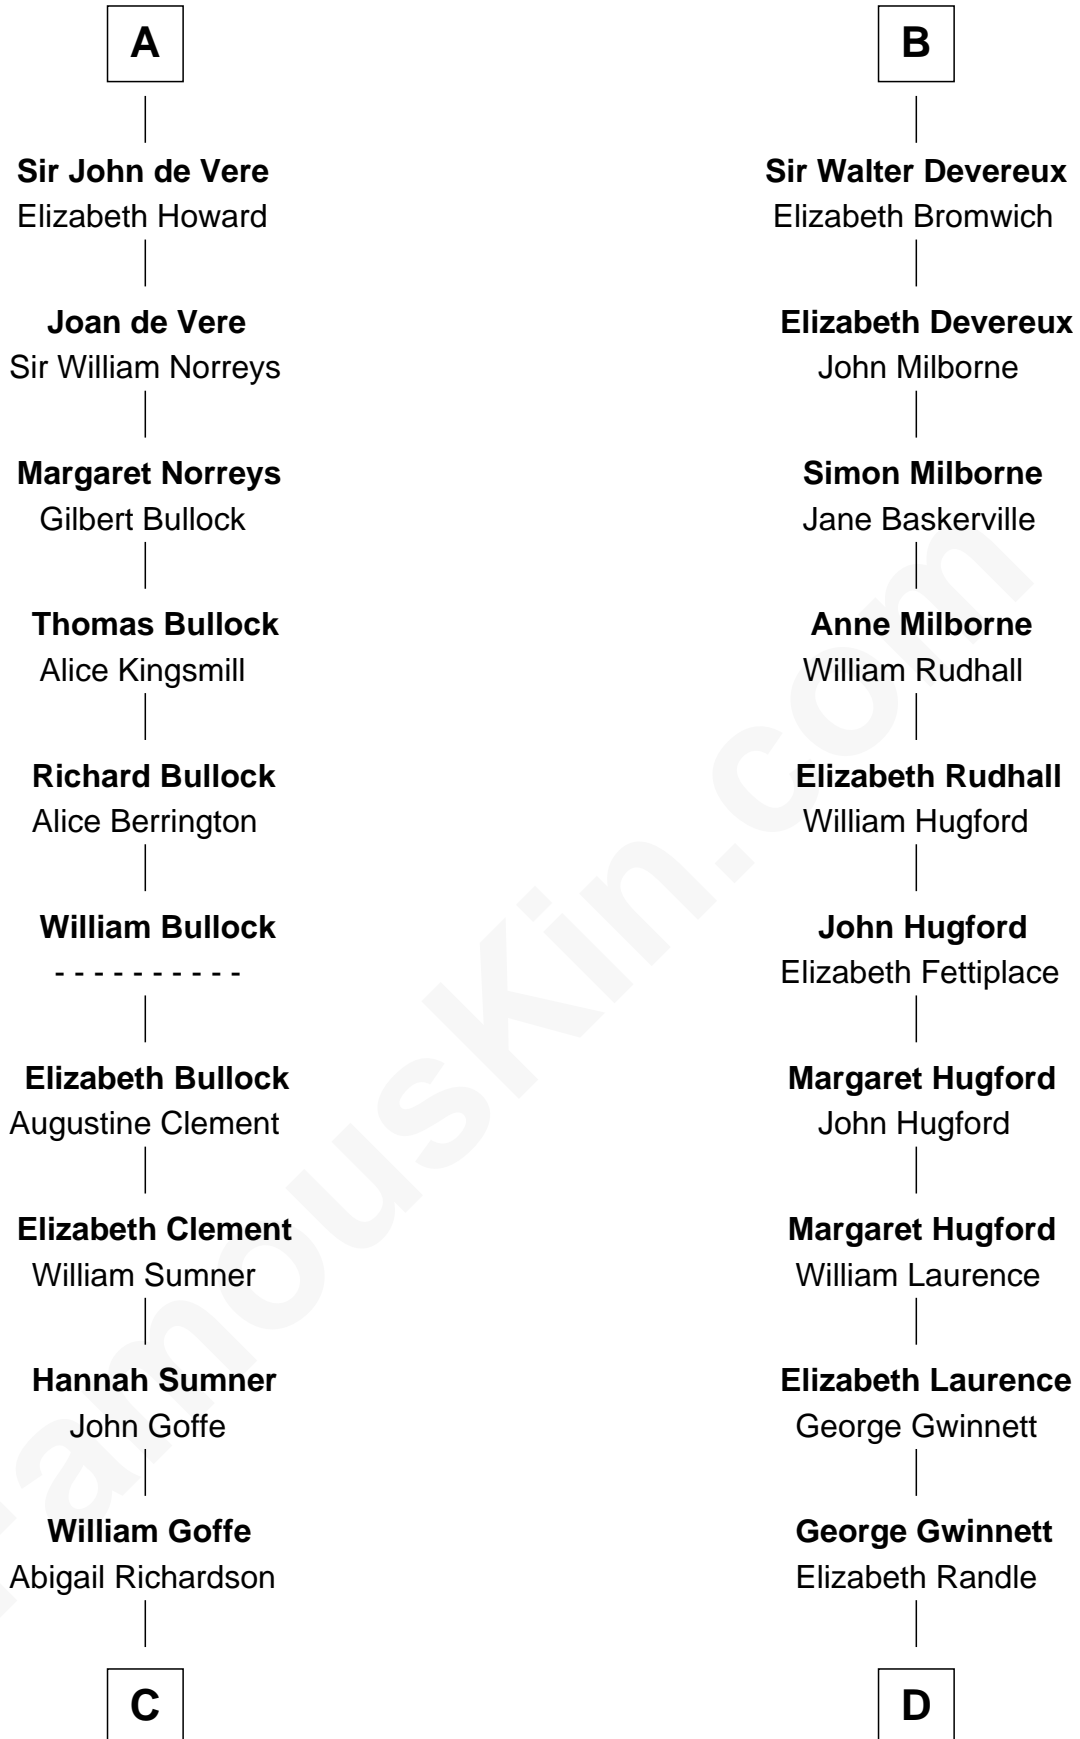

## Relationship Chart of

**Samuel Howard**

*Boston Tea Party Participant*

18th cousin 1 time removed of

**Button Gwinnett**

*Signer of the Declaration of Independence*

**C**

**Martha Goffe**  
Ebenezer Howard

**Samuel Howard**  
*Boston Tea Party Participant*

**D**

**George Gwinnett**  
Elizabeth Coxe

**Rev. Samuel Gwinnett**  
Anne Eames

**Button Gwinnett**  
*Signer of Declaration of Independence*

FamousKin.com