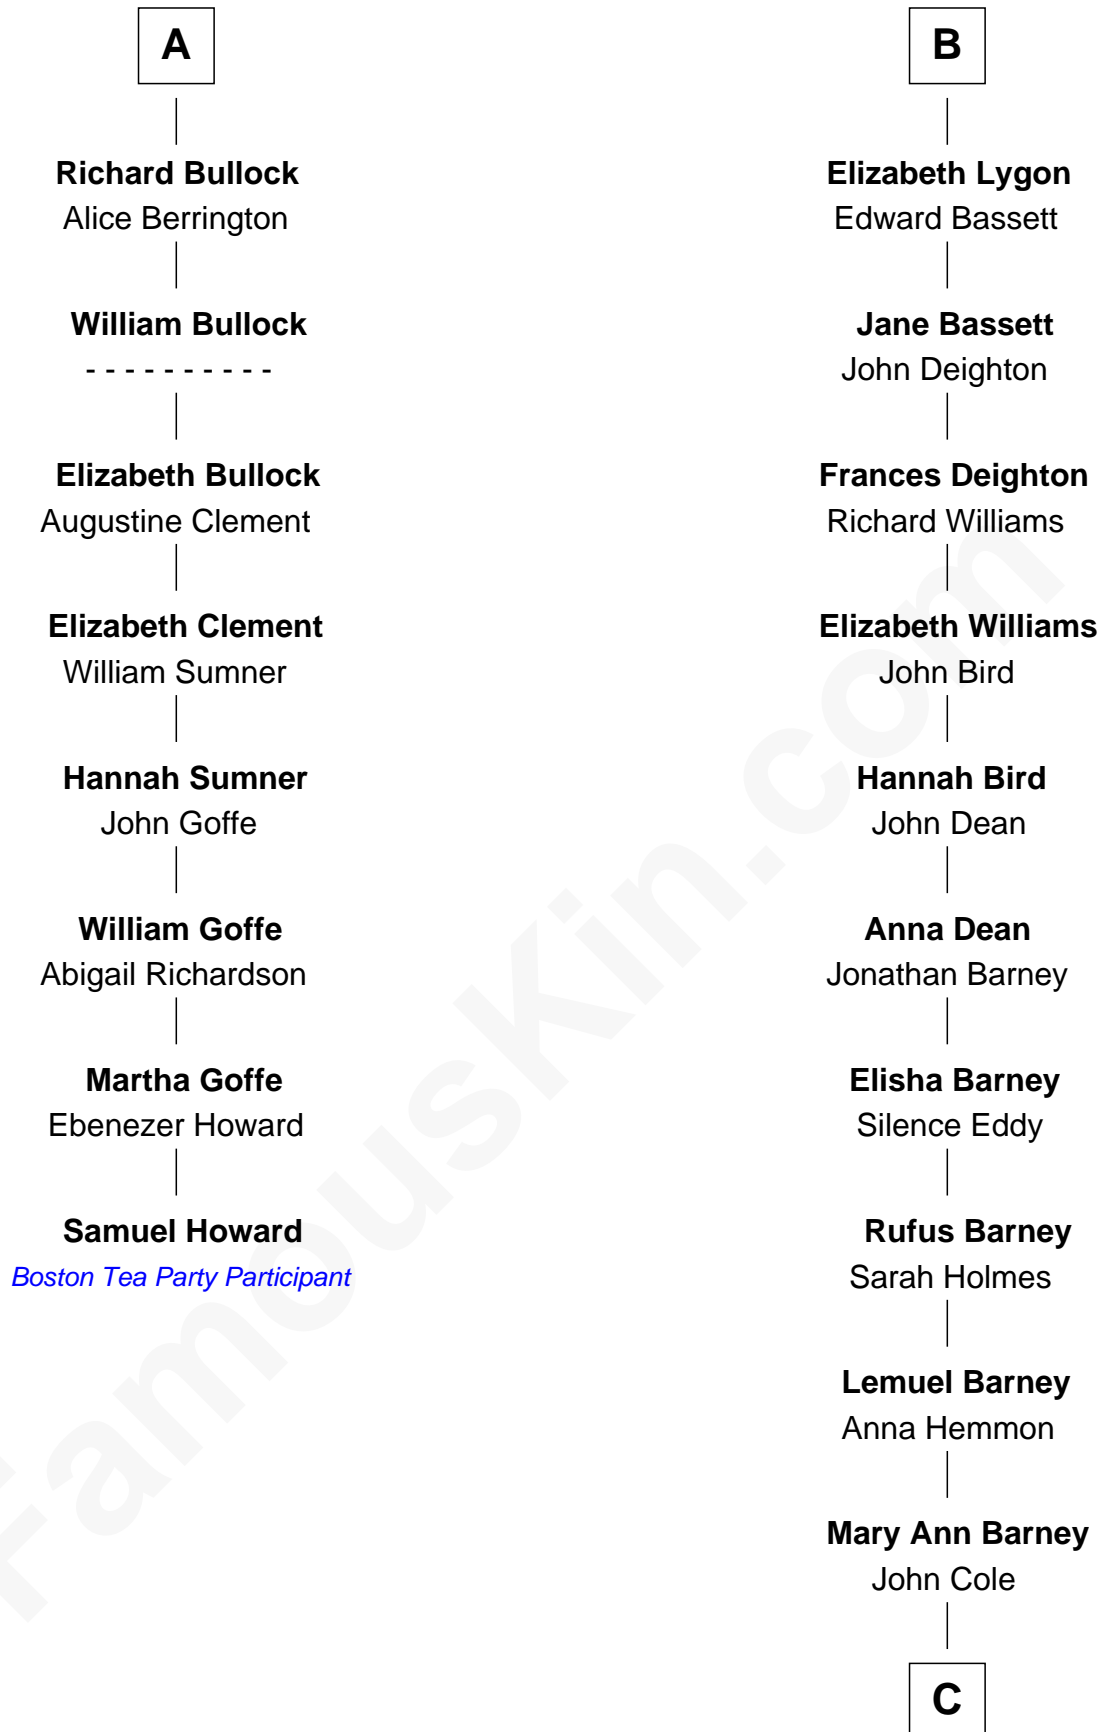

# FamousKin.com Relationship Chart of

**Samuel Howard**

*Boston Tea Party Participant*

14th cousin 7 times removed of

**Michael Lookinland**

*TV Actor*

**C**

**Rufus Lemuel Cole**

Matilda M. Hall

**Nellie M. Cole**

John Andrew Lookinland

**Orrin Paul Lookinland**

Madeline Tait

**Paul Russell Lookinland**

Karen Ruth McKinney

**Michael Lookinland**