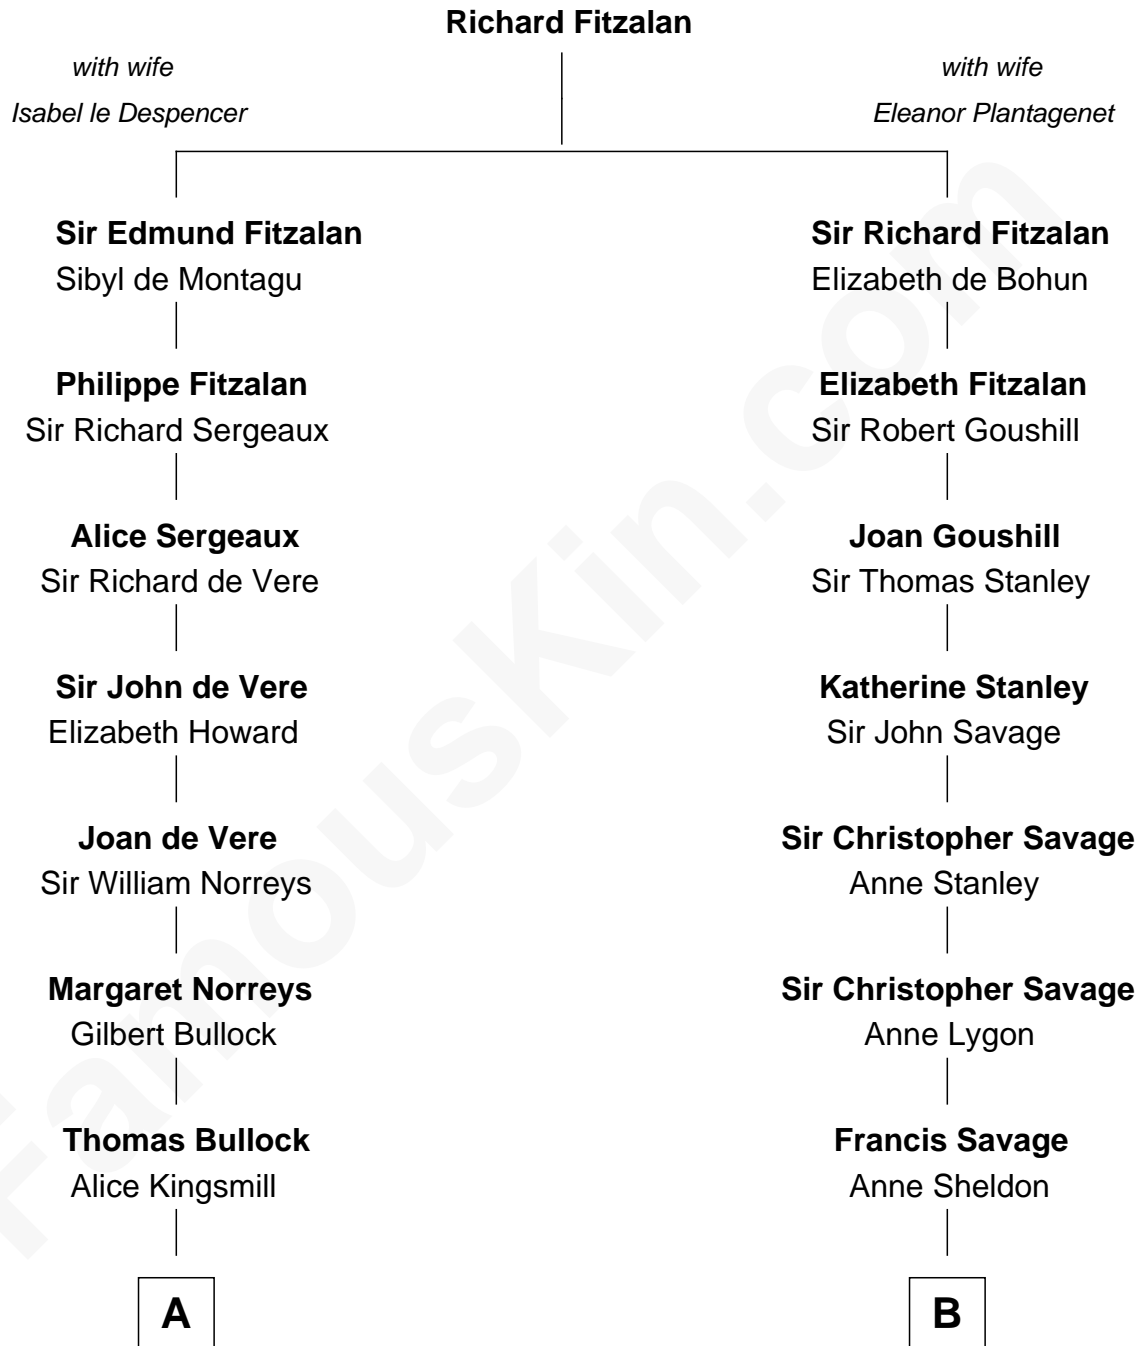

FamousKin.com Relationship Chart of

Samuel Howard

Boston Tea Party Participant

14th cousin 6 times removed of

Parker Stevenson

TV and Movie Actor

C

Evelyn Taylor

Eli Kirk Price

Philip Price

Sarah Meade Harrison

Sarah Meade Price

Richard Stevenson Parker

Parker Stevenson

TV and Movie Actor

FamousKin.com