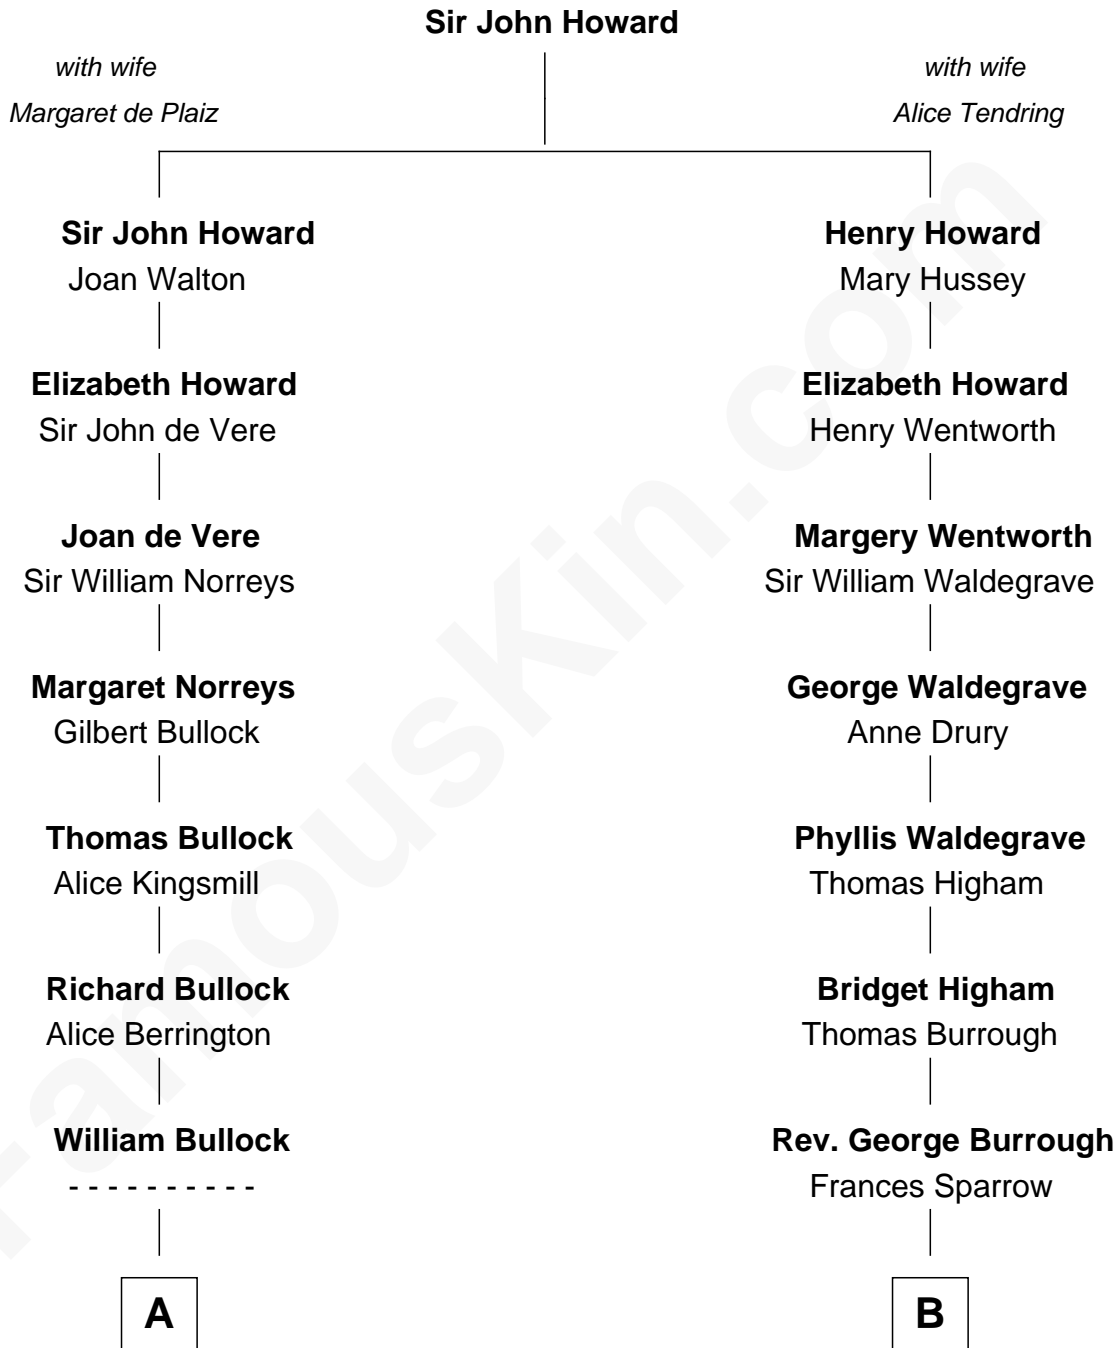

FamousKin.com

Relationship Chart of

Samuel Howard

Boston Tea Party Participant

12th cousin 5 times removed of

Bob Moore

Co-Founder, Bob's Red Mill

A

Elizabeth Bullock
Augustine Clement

Elizabeth Clement
William Sumner

Hannah Sumner
John Goffe

William Goffe
Abigail Richardson

Martha Goffe
Ebenezer Howard

Samuel Howard
Boston Tea Party Participant

B

Nathaniel Burrough
Rebecca Stiles

Clinton Morris Learnard
Gertrude Maud Yost

Doris Dell Learnard
Kenneth Earl Moore

Bob Moore

Co-Founder, Bob's Red Mill