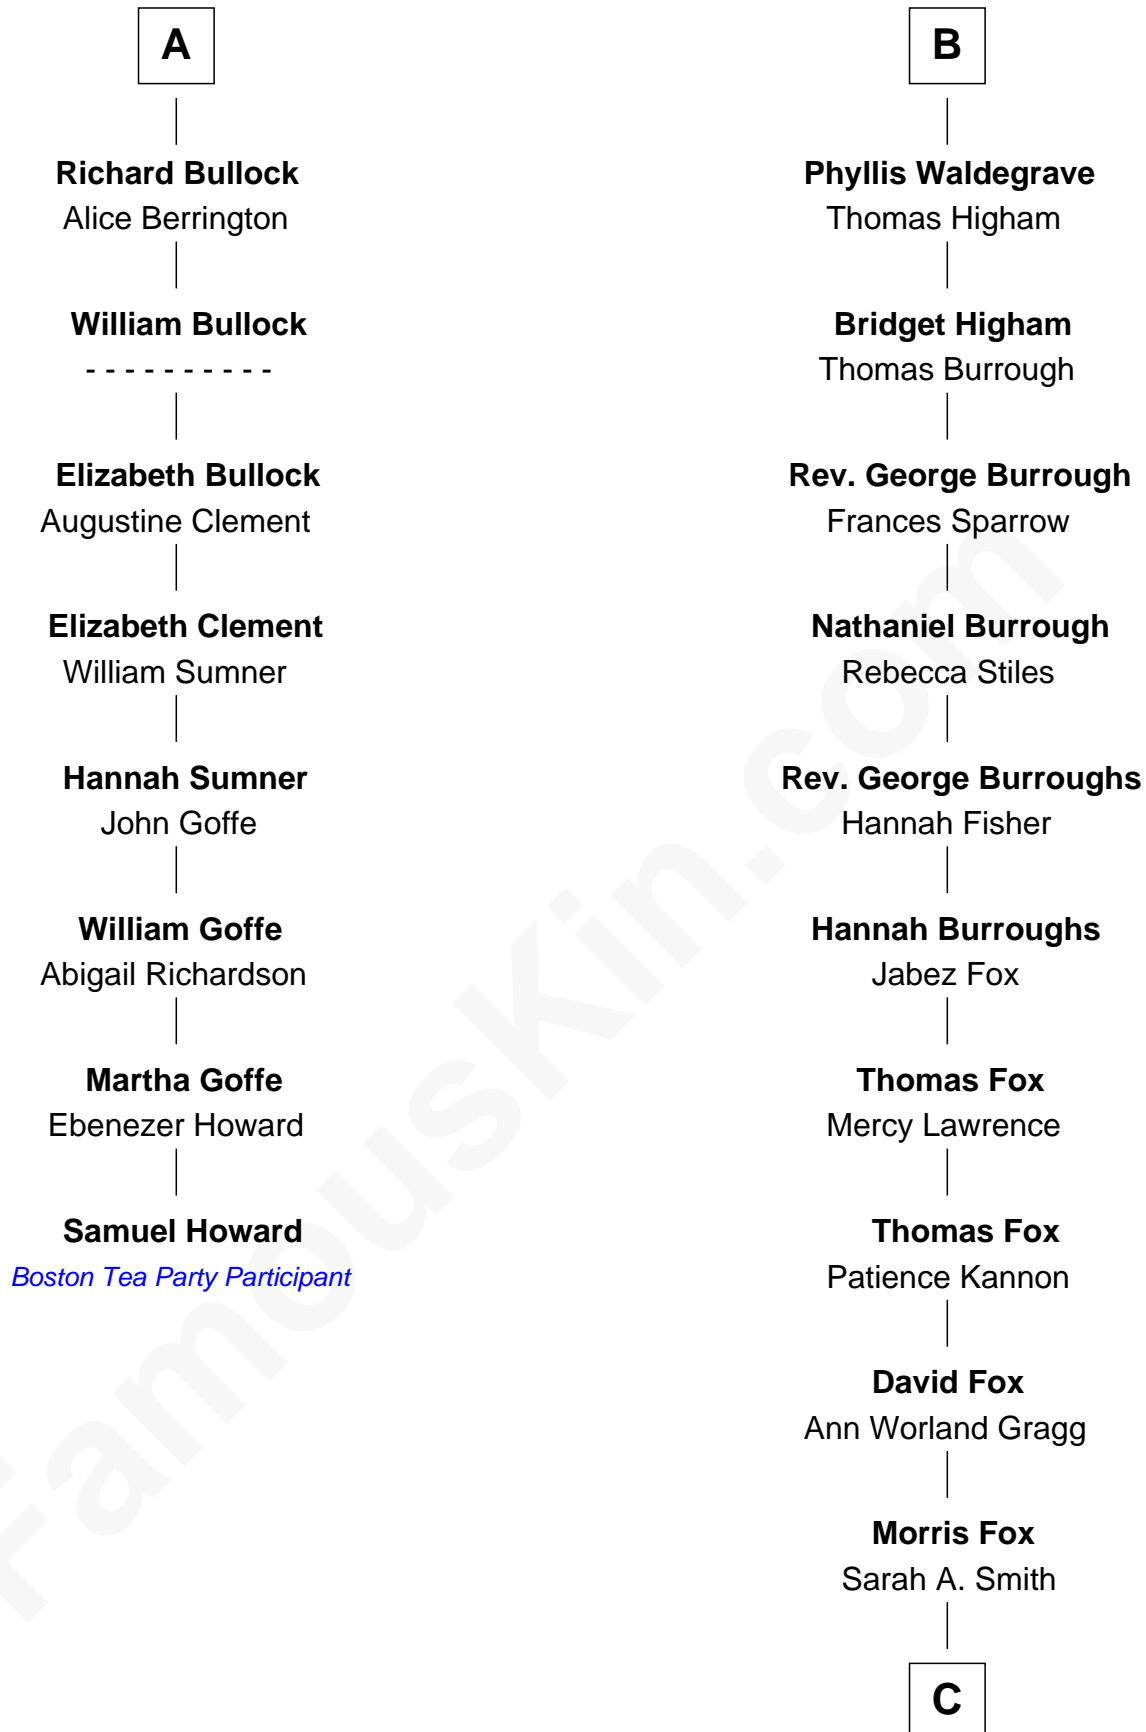

FamousKin.com

Relationship Chart of

Samuel Howard

Boston Tea Party Participant

14th cousin 6 times removed of

Bob Moore

Co-Founder, Bob's Red Mill

Bartholomew de Badlesmere

Margaret de Clare

C

—
Violette Fox

Daniel Francis Learnard

—
Clinton Morris Learnard

Gertrude Maud Yost

—
Doris Dell Learnard

Kenneth Earl Moore

—
Bob Moore

Co-Founder, Bob's Red Mill