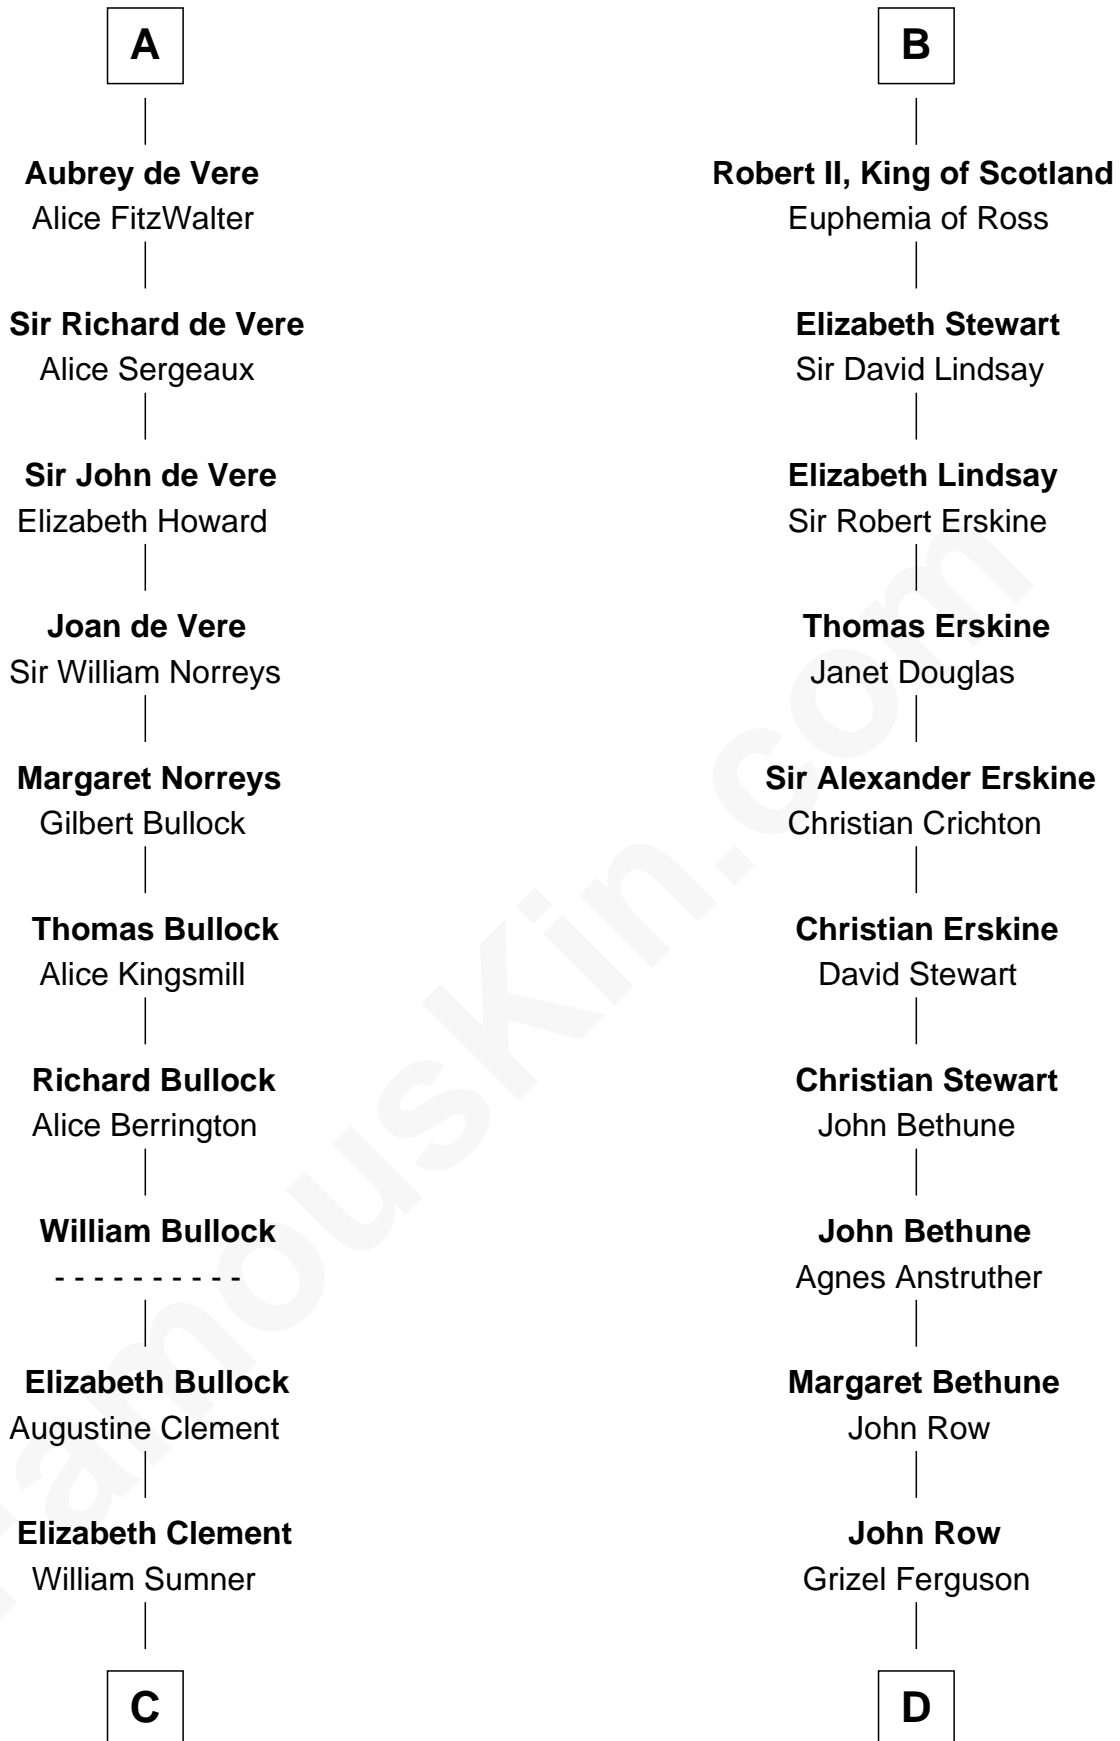

# FamousKin.com Relationship Chart of

**Samuel Howard**

*Boston Tea Party Participant*

20th cousin 1 time removed of

**General Hugh Mercer**

*American Revolution*

**Maud of Northumberland**

*with husband  
Simon I de St. Liz*

**Robert de Vere**  
Alice de Sanford

**Sir Alfonso de Vere**  
Joan Foliot

**John de Vere**  
Maud de Badlesmere

**Henry of Huntingdon**  
Ada de Warenne

**David of Huntingdon**  
Maud of Chester

**Isabella of Huntingdon**  
Robert de Bruce

**Robert de Bruce**  
Isabella de Clare

**Sir Robert de Brus**  
Marjorie of Carrick

**Robert I, King of Scotland**  
Isabella of Mar

**Marjorie Bruce**  
Walter Stewart

**A**

**B**

**C**

**Hannah Sumner**