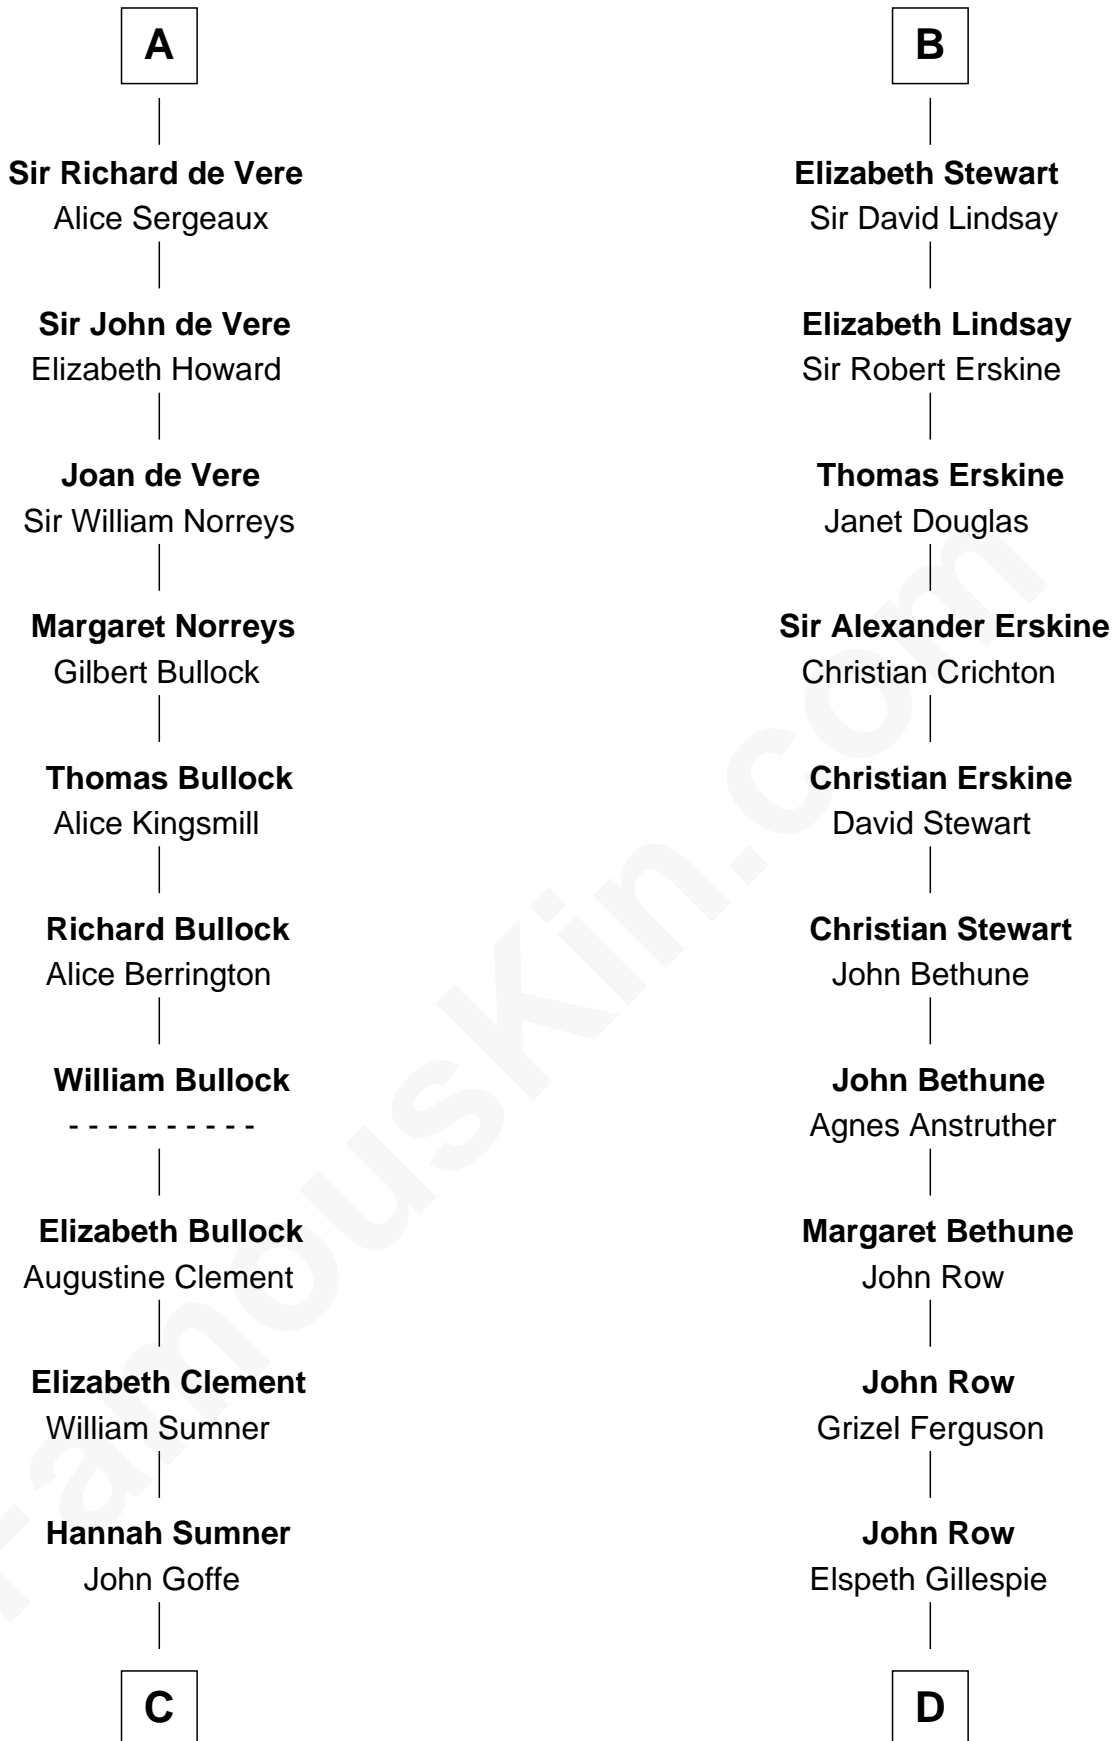

FamousKin.com Relationship Chart of

Samuel Howard

Boston Tea Party Participant

19th cousin 1 time removed of

General Hugh Mercer

American Revolution

C

William Goffe
Abigail Richardson

Martha Goffe
Ebenezer Howard

Samuel Howard
Boston Tea Party Participant

D

Lilias Row
John Mercer

Thomas Mercer
Isabel Smith

William Mercer
Anne Munro

General Hugh Mercer
American Revolution

FamousKin.com