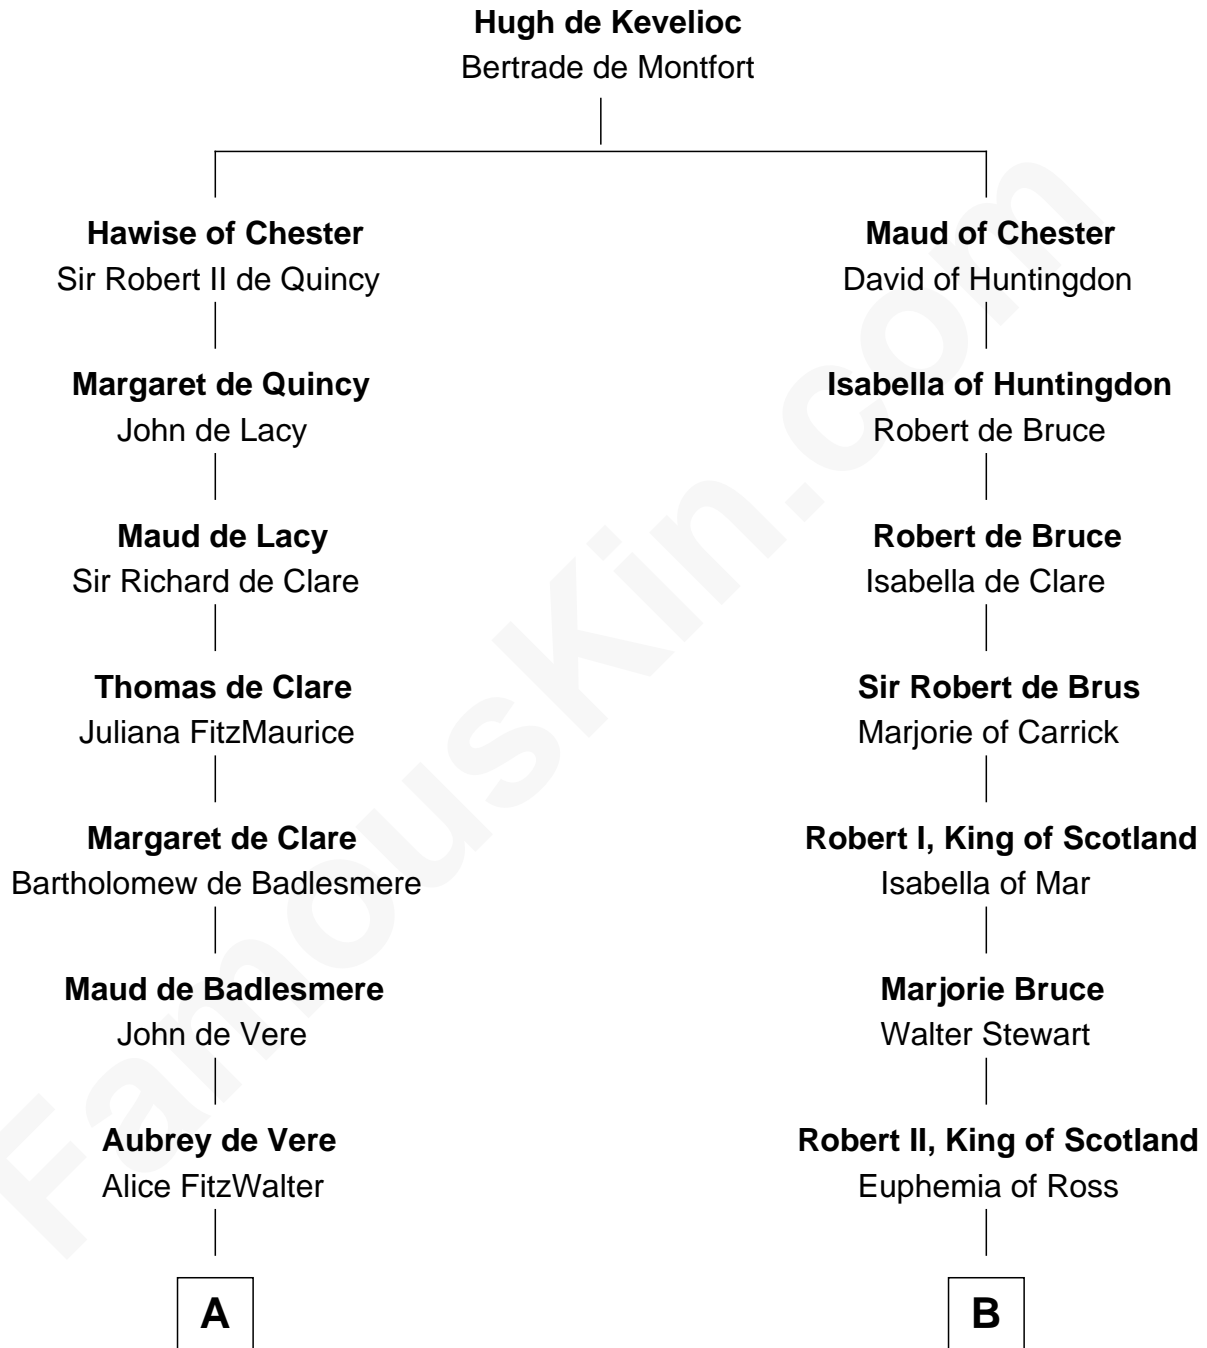

FamousKin.com Relationship Chart of

Samuel Howard

Boston Tea Party Participant

19th cousin 1 time removed of

General Hugh Mercer

American Revolution

C

William Goffe
Abigail Richardson

Martha Goffe
Ebenezer Howard

Samuel Howard
Boston Tea Party Participant

D

Lilias Row
John Mercer

Thomas Mercer
Isabel Smith

William Mercer
Anne Munro

General Hugh Mercer
American Revolution

FamousKin.com