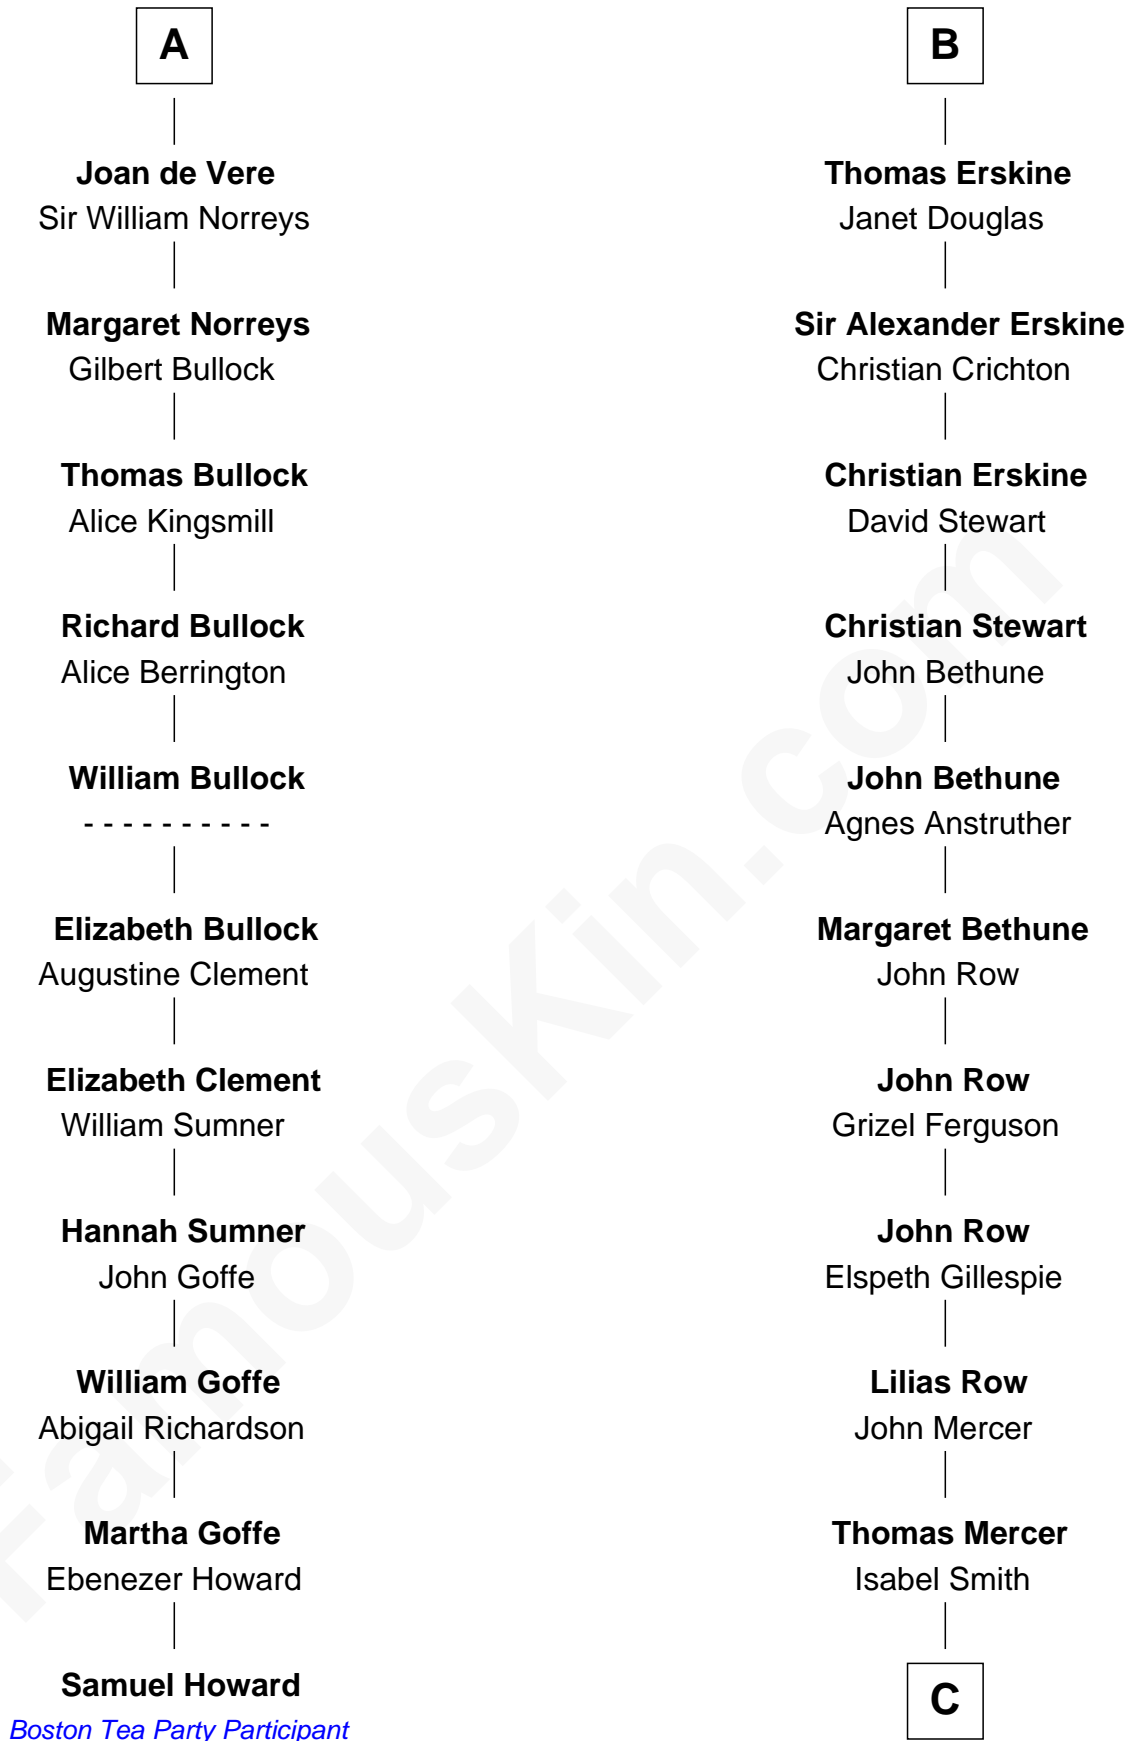

FamousKin.com Relationship Chart of

Samuel Howard

Boston Tea Party Participant

17th cousin 1 time removed of

General Hugh Mercer

American Revolution

C

|
William Mercer

Anne Munro

|
General Hugh Mercer

American Revolution

FamousKin.com