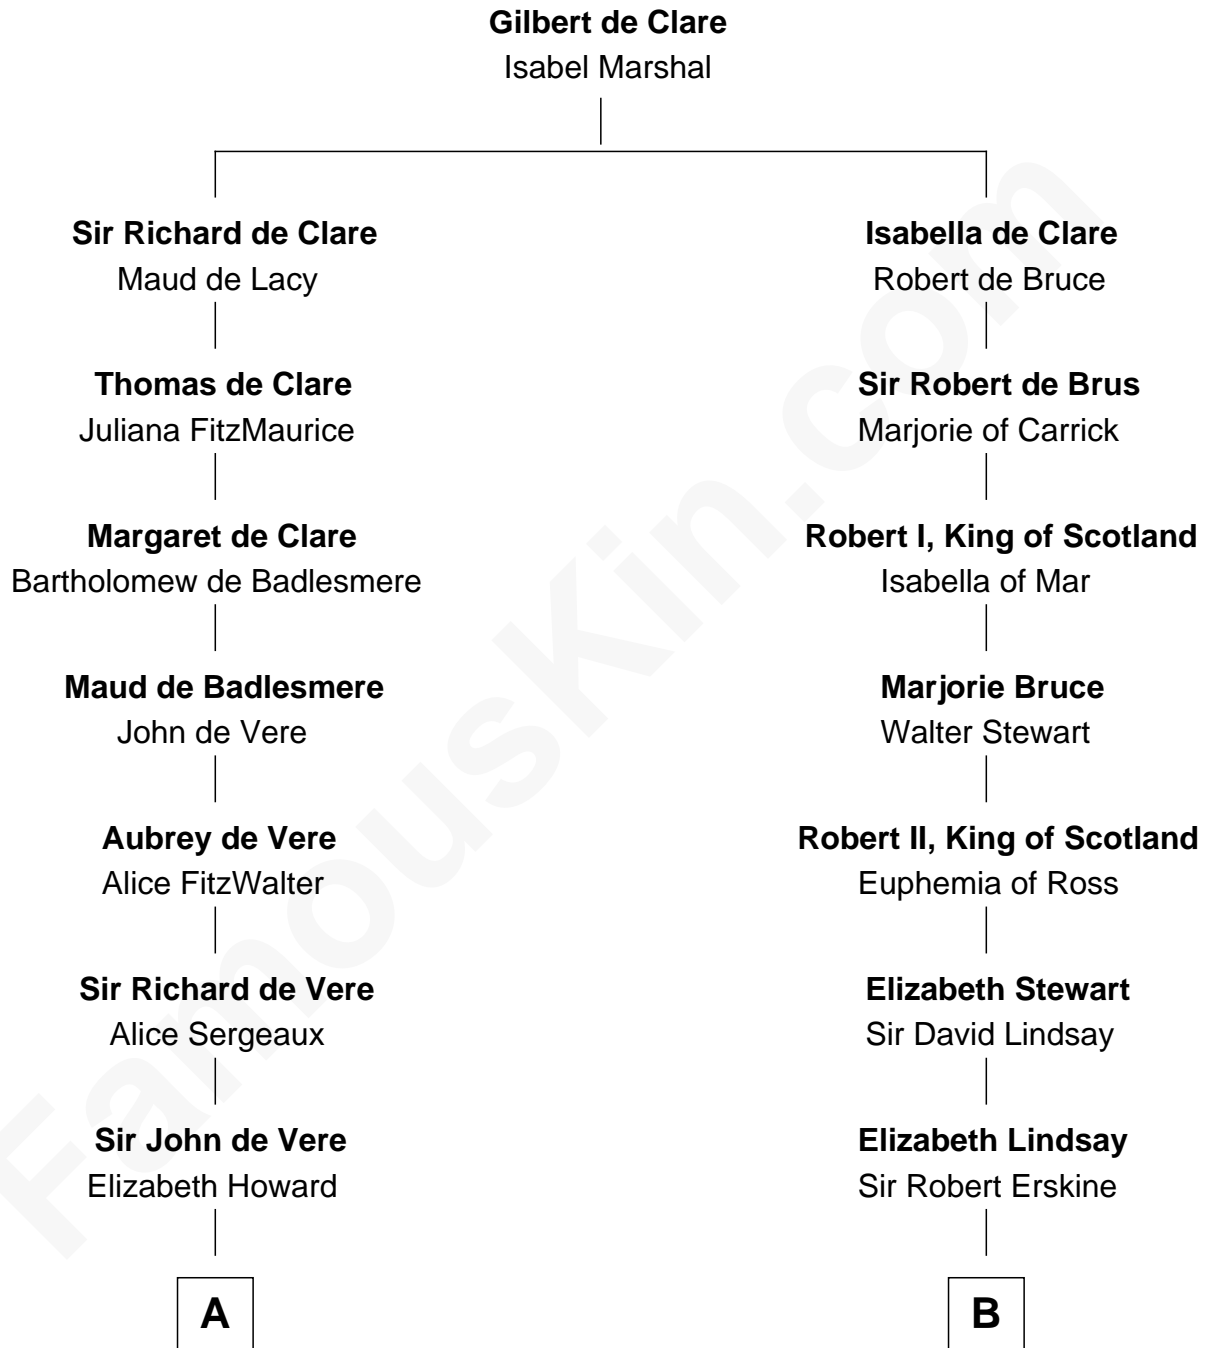

FamousKin.com Relationship Chart of

Samuel Howard

Boston Tea Party Participant

17th cousin 1 time removed of

General Hugh Mercer

American Revolution

C

|
William Mercer

Anne Munro

|
General Hugh Mercer

American Revolution

FamousKin.com