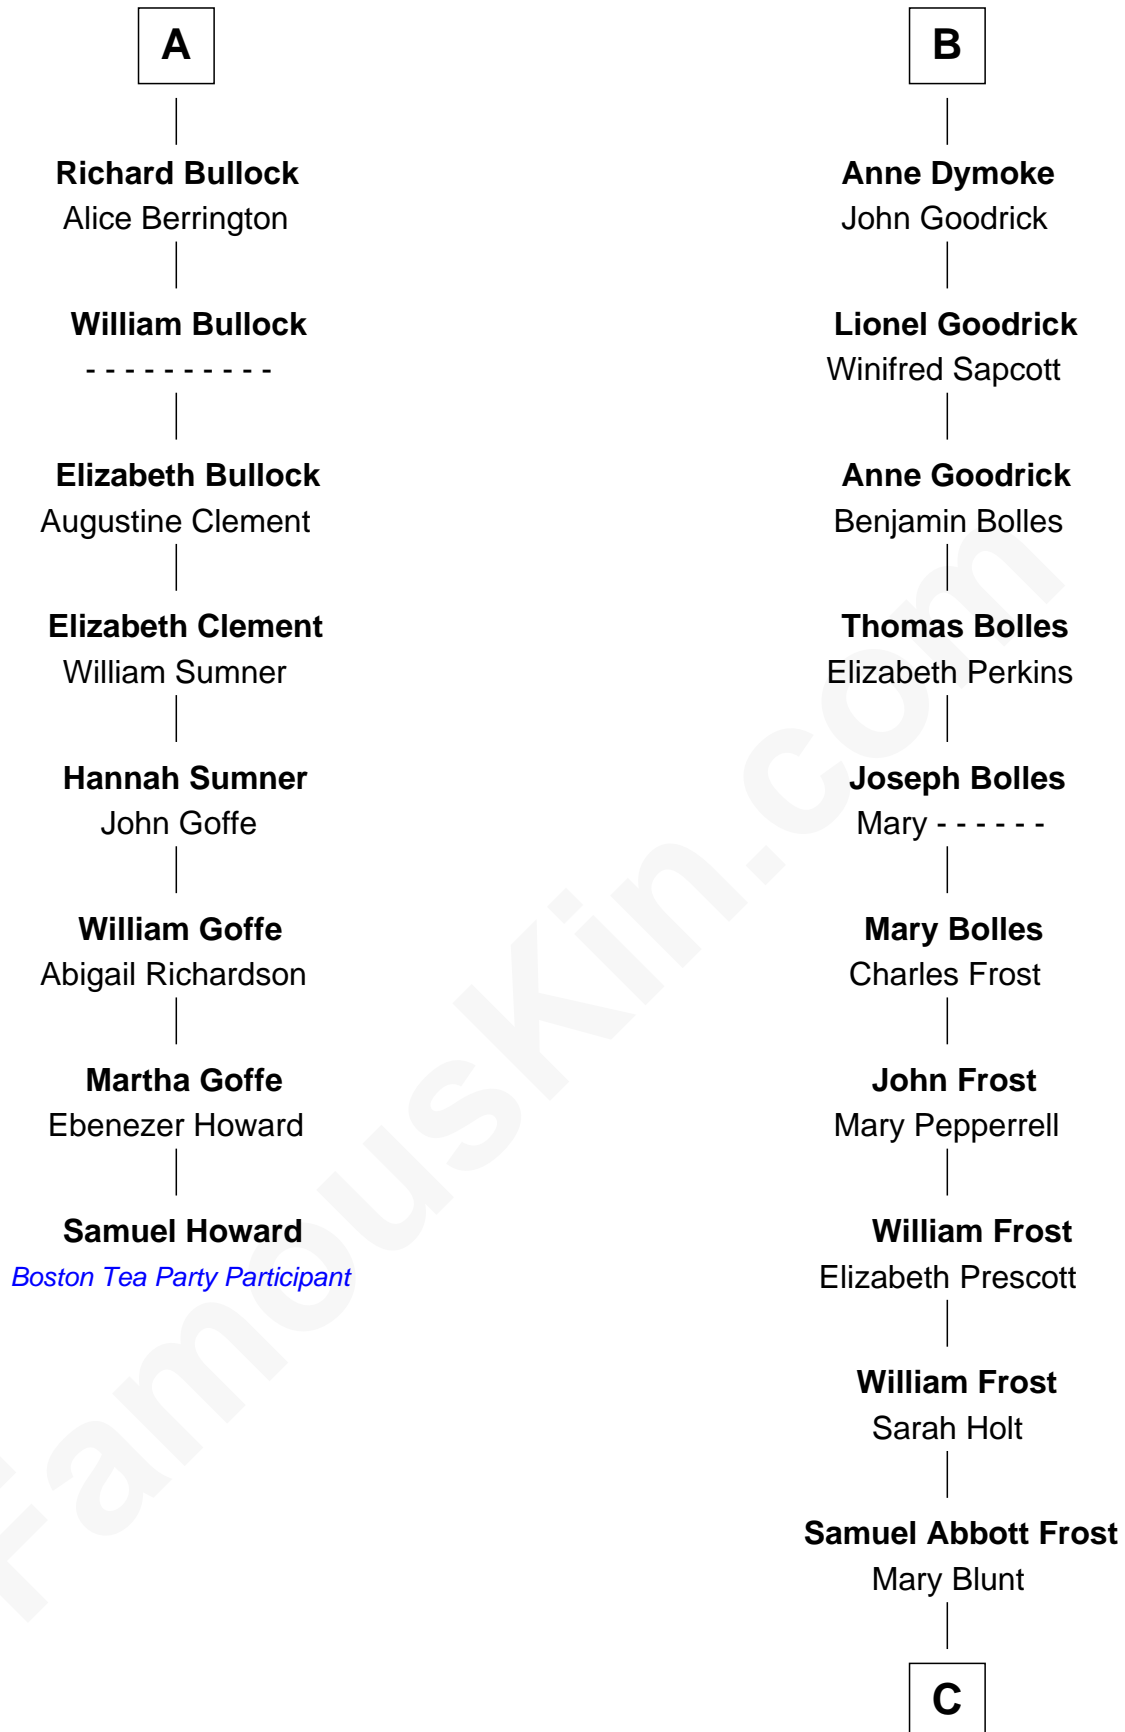

FamousKin.com

Relationship Chart of

Samuel Howard

Boston Tea Party Participant

14th cousin 5 times removed of

Robert Frost

Poet and Playwright

Bartholomew de Badlesmere

Elizabeth Howard

Joan de Vere

Sir William Norreys

Margaret Norreys

Gilbert Bullock

Thomas Bullock

Alice Kingsmill

A

Margery de Badlesmere

Sir William de Ros

Maud de Roos

John de Welles

John de Welles

Eleanor de Mowbray

Eudo de Welles

Maud de Greystoke

Sir Lionel de Welles

Joan de Waterton

Margaret de Welles

Sir Thomas Dymoke

Sir Lionel Dymoke

Joanna Griffith

B

C