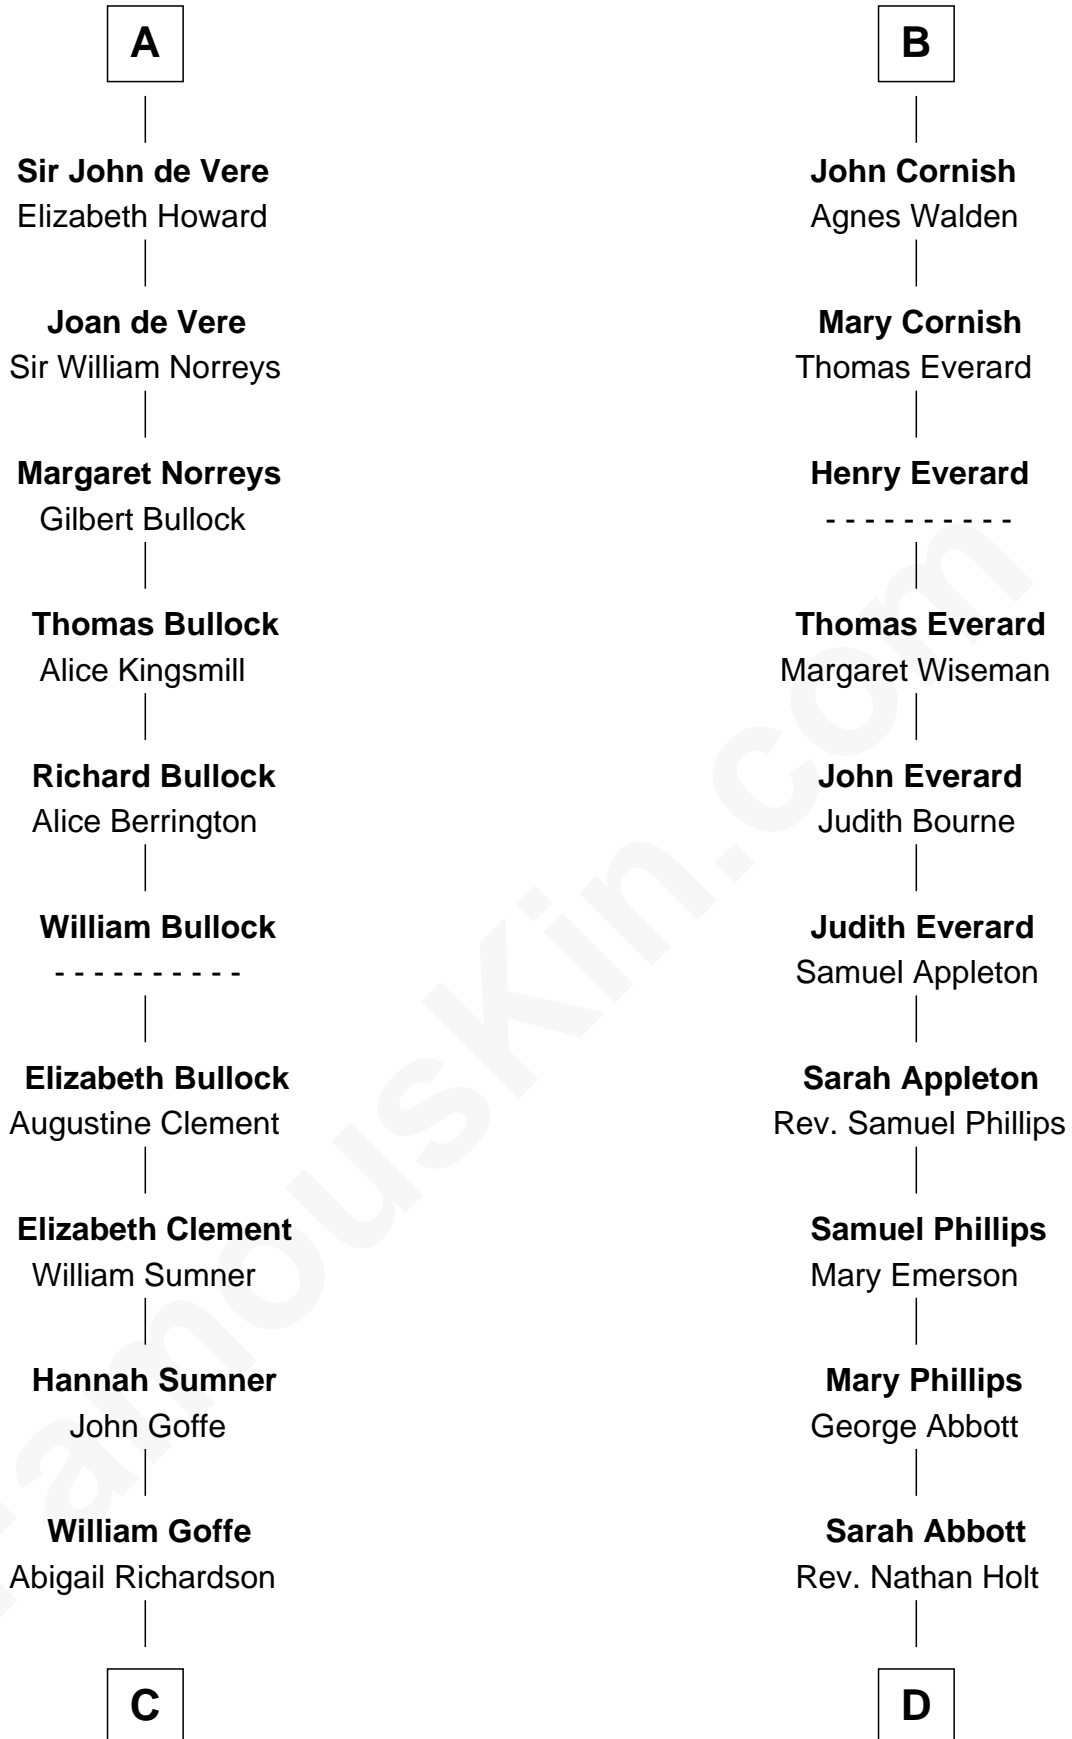

FamousKin.com

Relationship Chart of

Samuel Howard

Boston Tea Party Participant

18th cousin 3 times removed of

Robert Frost

Poet and Playwright

Sir Walter Fitzrobert

Maud de Lucy

C

Martha Goffe
Ebenezer Howard

Samuel Howard
Boston Tea Party Participant

D

Sarah Holt
William Frost

Samuel Abbott Frost
Mary Blunt

William Prescott Frost
Judith Colcord