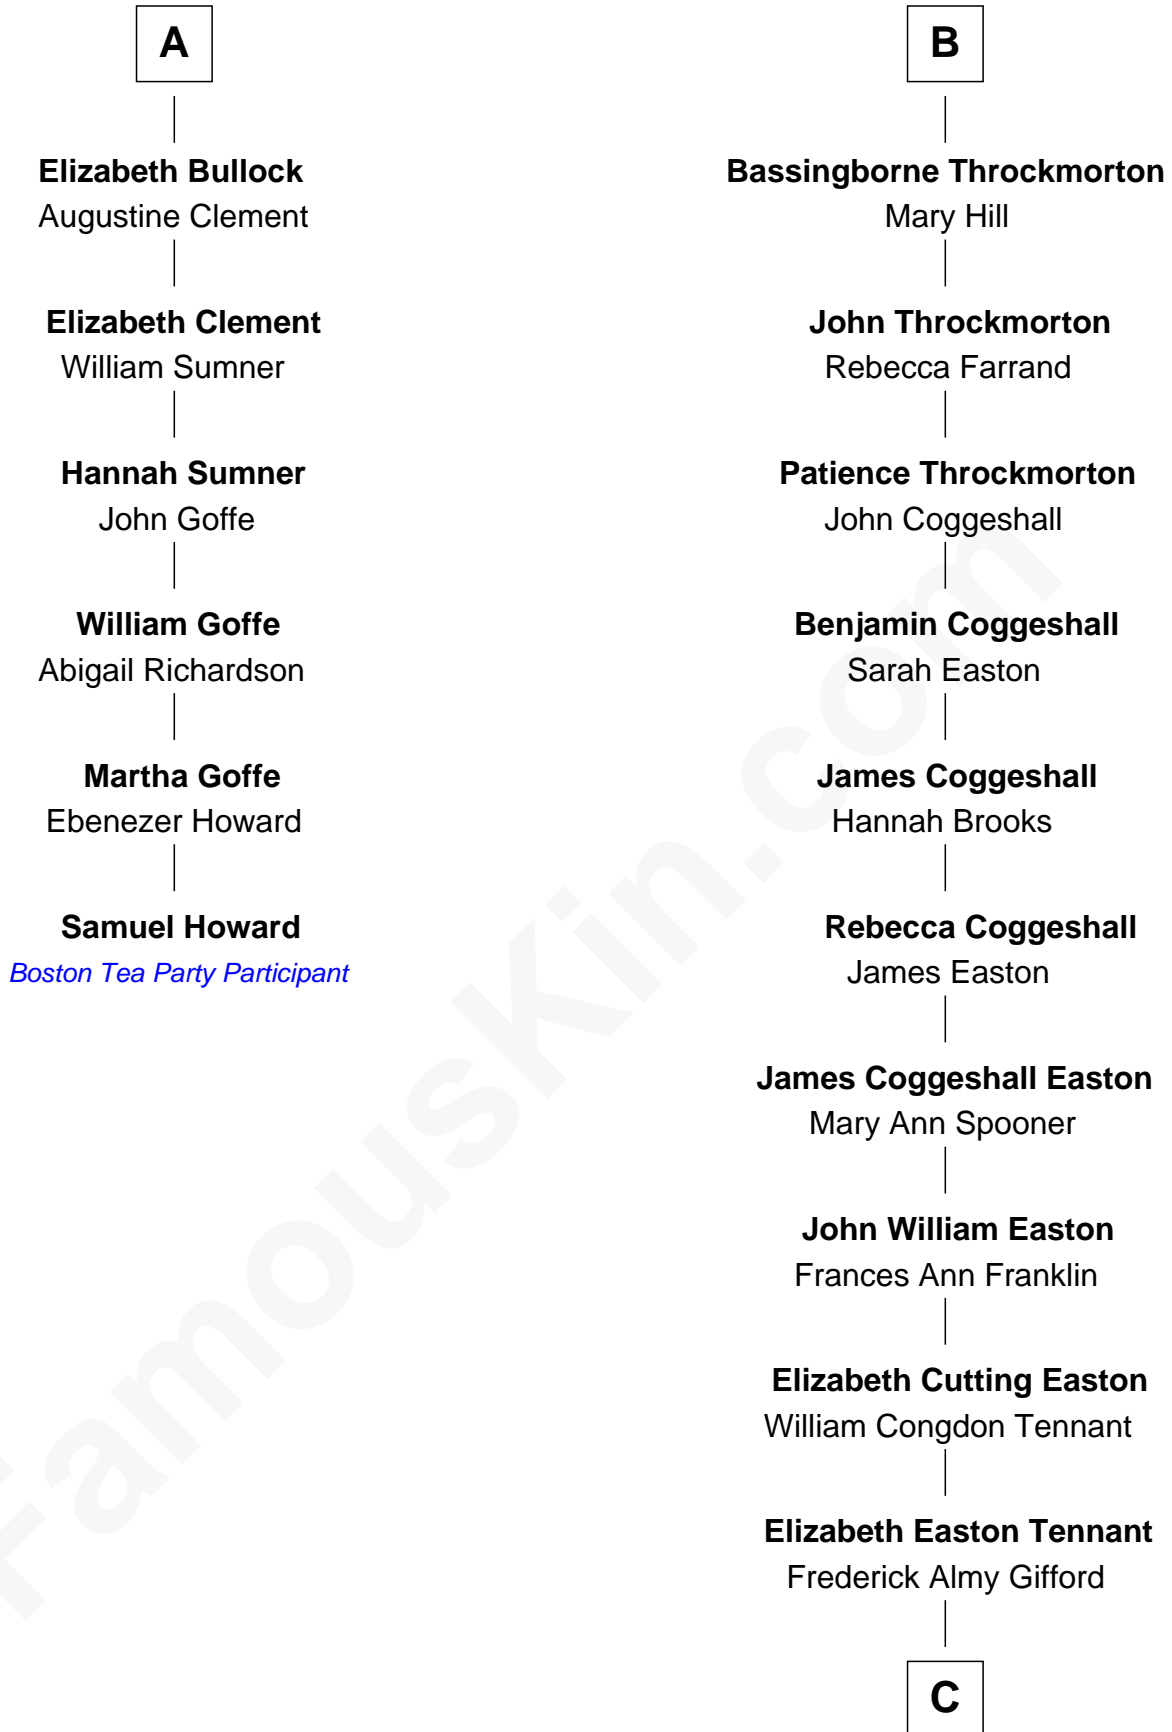

FamousKin.com Relationship Chart of

Samuel Howard

Boston Tea Party Participant

12th cousin 6 times removed of

Marilyn Monroe

Actress, Model, and Singer

Sir Richard Sergeaux

Philippe Fitzalan

Alice Sergeaux
Sir Richard de Vere

Sir John de Vere
Elizabeth Howard

Joan de Vere
Sir William Norreys

Margaret Norreys
Gilbert Bullock

Thomas Bullock
Alice Kingsmill

Richard Bullock
Alice Berrington

William Bullock

A

Philippa Sergeaux
Sir Robert Pashley

Anne Pashley
Edward Tyrrell

Philippa Tyrrell
Thomas Cornwallis

Sir William Cornwallis
Elizabeth Stanford

Sir John Cornwallis
Mary Sulyard

Elizabeth Cornwallis
John Blennerhasset

Elizabeth Blennerhasset
Lionel Throckmorton

B

C

Charles Stanley Gifford

Gladys Pearl Monroe

Marilyn Monroe

Actress, Model, and Singer

FamousKin.com