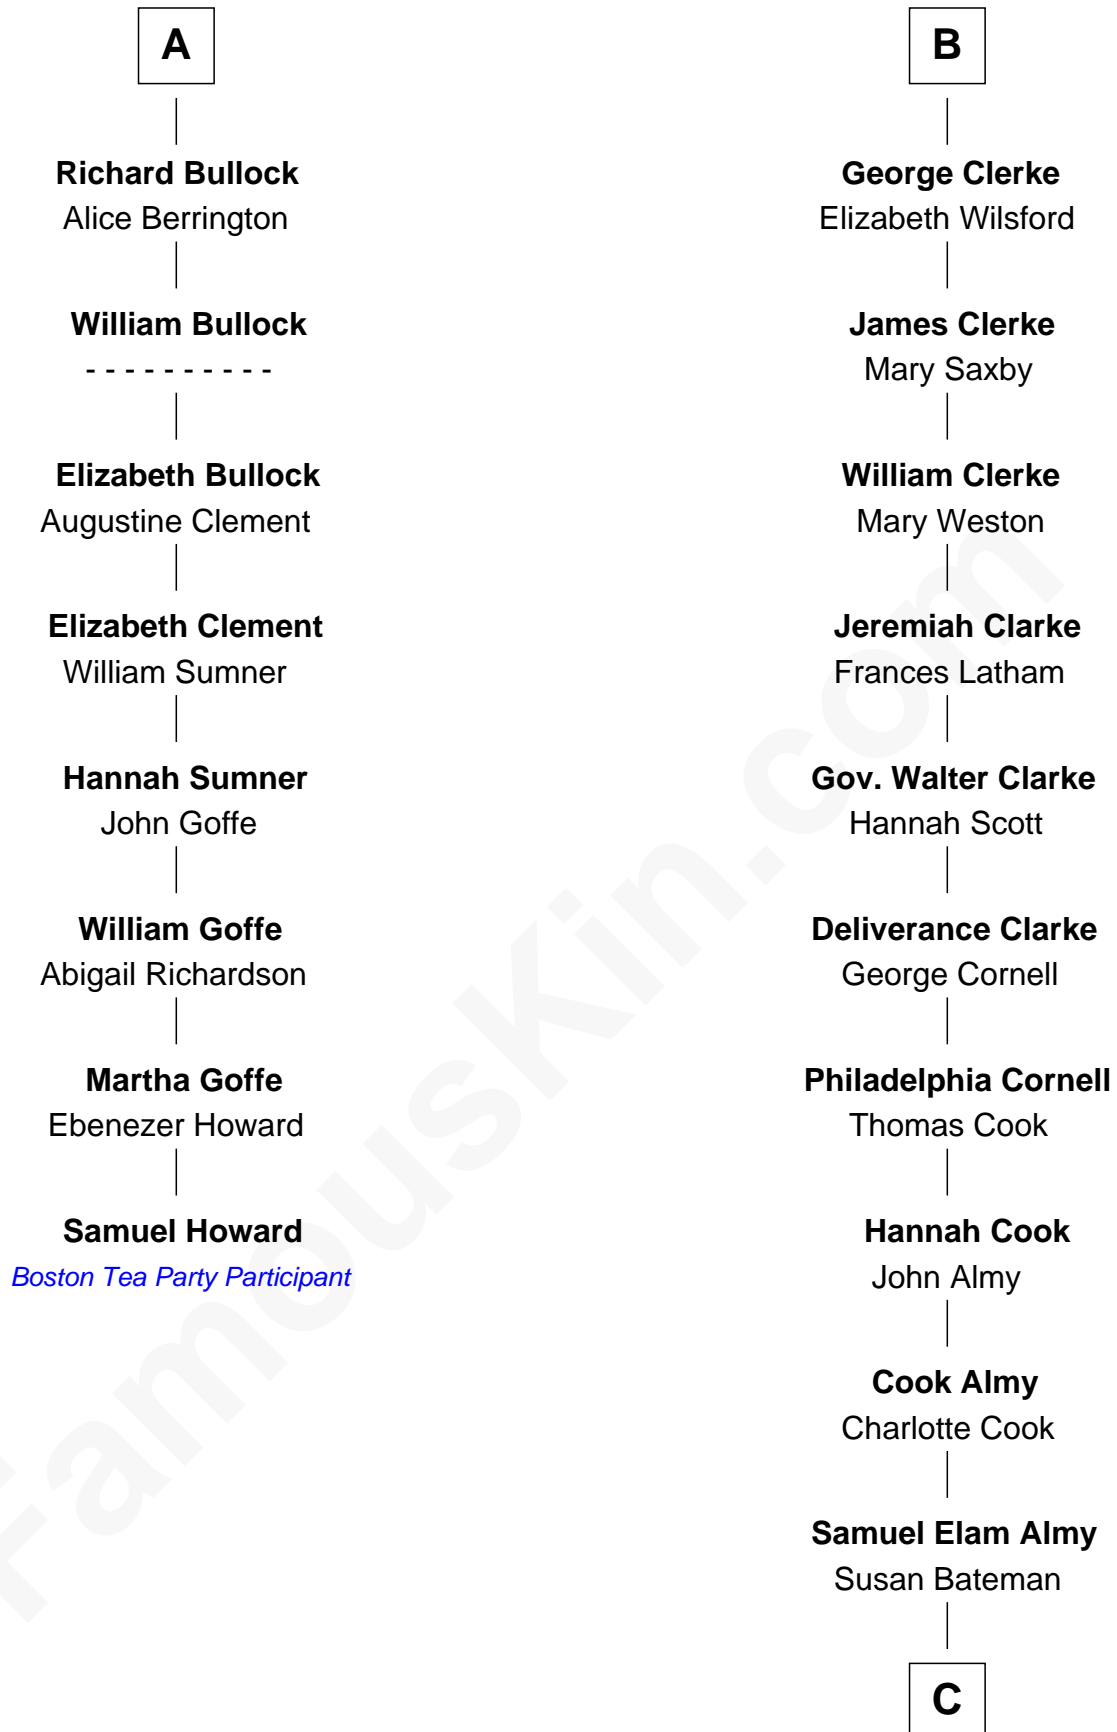

FamousKin.com Relationship Chart of

Samuel Howard

Boston Tea Party Participant

14th cousin 6 times removed of

Marilyn Monroe

Actress, Model, and Singer

Bartholomew de Badlesmere

Margaret de Clare

Joan de Vere

Sir William Norreys

Margaret Norreys

Gilbert Bullock

Thomas Bullock

Alice Kingsmill

A

Margery de Badlesmere

Sir Thomas Ferrers

Sir Henry Ferrers

Margaret Heckstall

Elizabeth Ferrers

James Clerke

B

C

—
Susan Bateman Almy
Charles Adams Gifford

—
Frederick Almy Gifford
Elizabeth Easton Tennant

—
Charles Stanley Gifford
Gladys Pearl Monroe

—
Marilyn Monroe
Actress, Model, and Singer

FamousKin.com