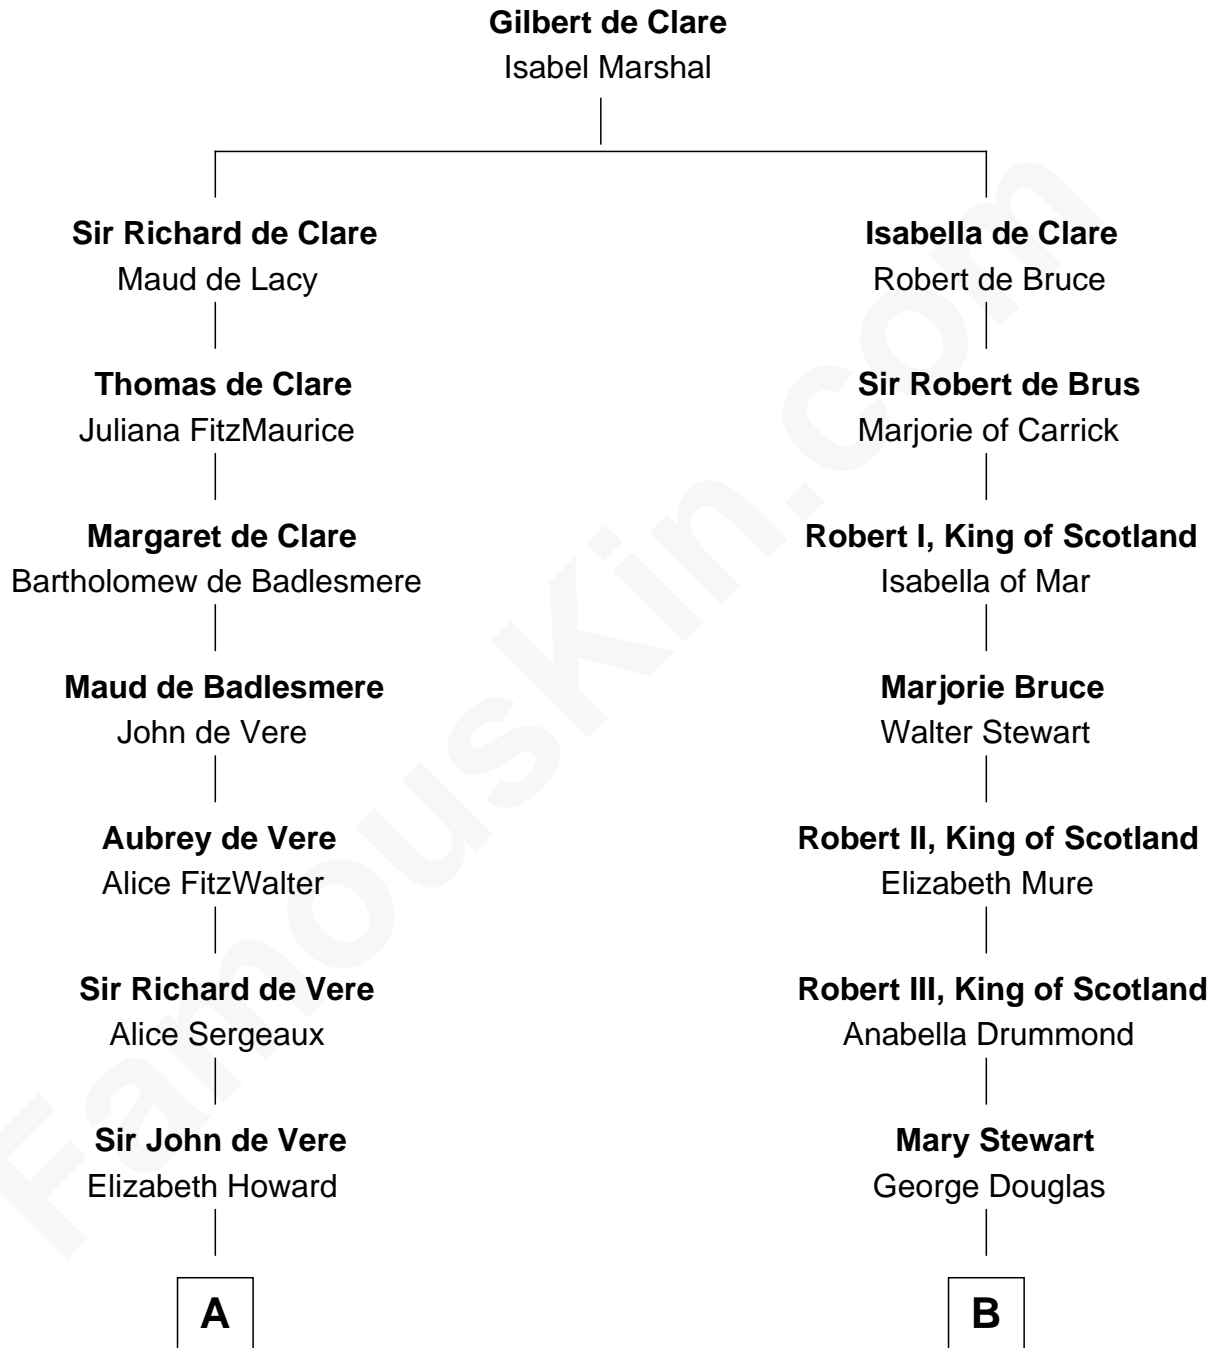

## Relationship Chart of

**Samuel Howard**

*Boston Tea Party Participant*

17th cousin 3 times removed of

**Noel Coward**

*Playwright, Actor, and Songwriter*

**C**

Henry Veitch

Margaret Harrison

Henry Gordon Veitch

Mary Kathleen Synch

Violet Agnes Veitch

Arthur Sabin Coward

**Noel Coward**

*Playwright, Actor, and Songwriter*