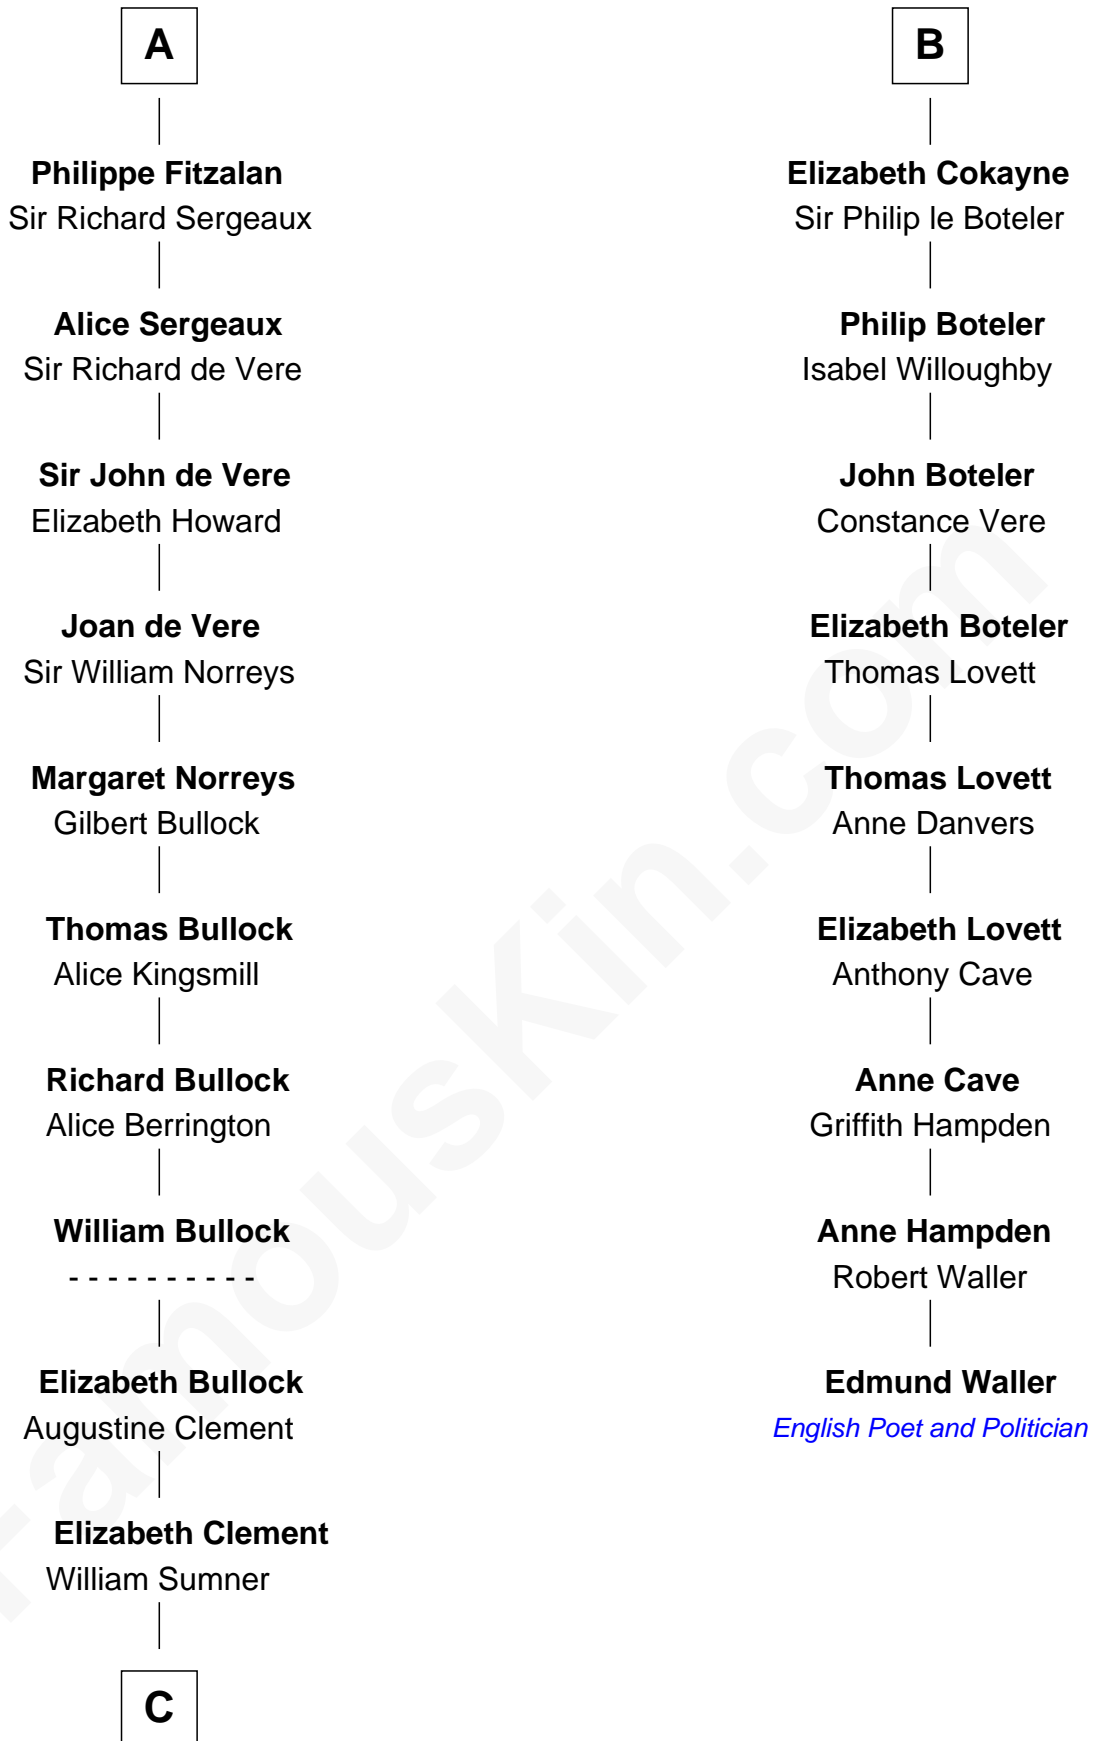

FamousKin.com Relationship Chart of

Samuel Howard

Boston Tea Party Participant

15th cousin 5 times removed of

Edmund Waller

English Poet and Politician

Roger le Bigod

Ida de Tony

Boston Tea Party Participant

FamousKin.com