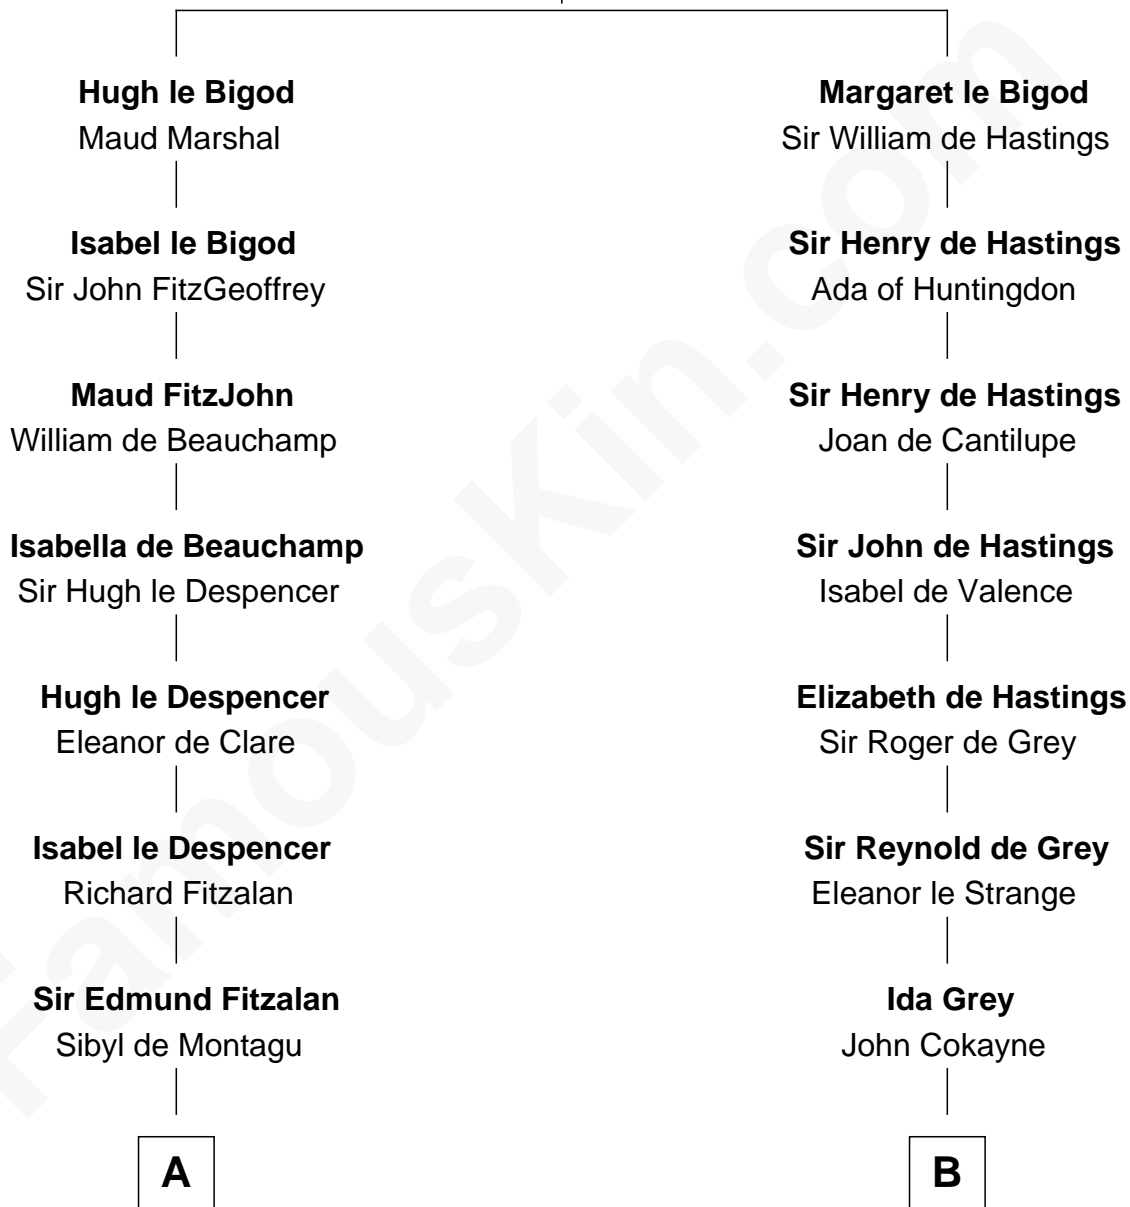

FamousKin.com Relationship Chart of

Samuel Howard

Boston Tea Party Participant

15th cousin 5 times removed of

Edmund Waller

English Poet and Politician

Roger le Bigod

Ida de Tony

Boston Tea Party Participant

FamousKin.com