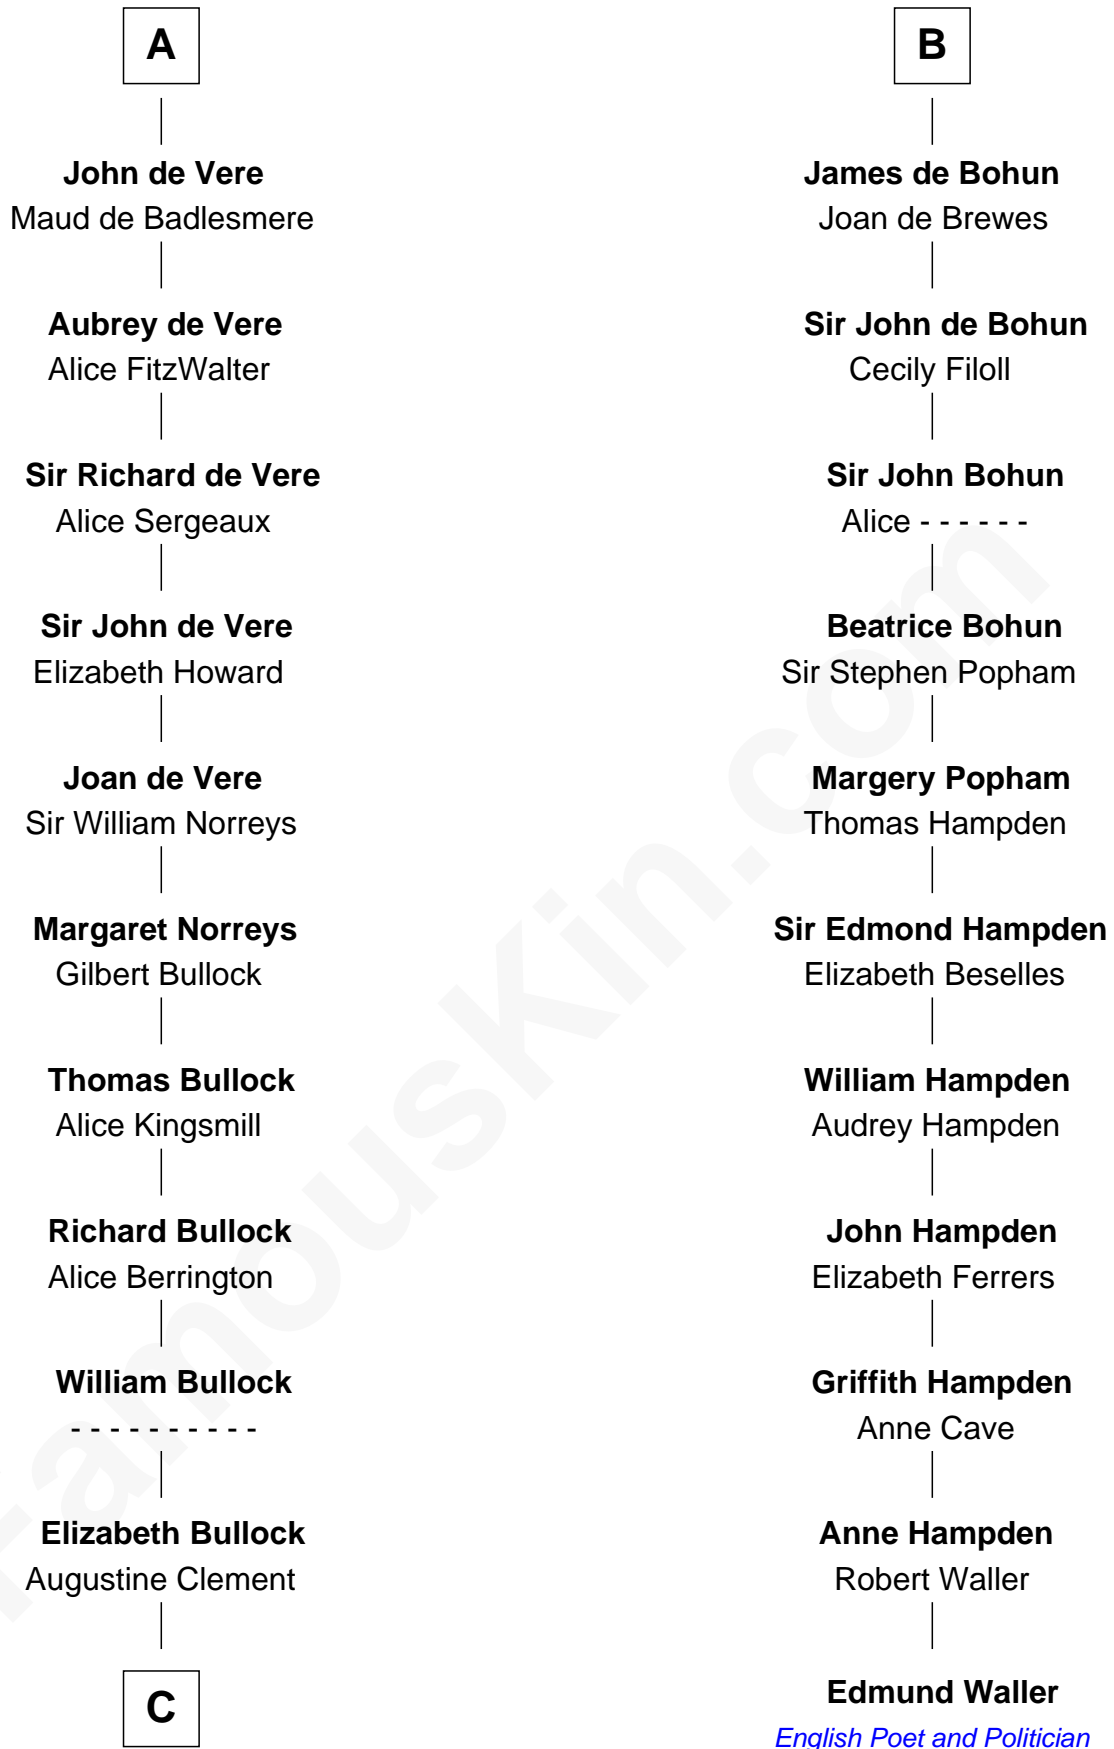

FamousKin.com

Relationship Chart of

Samuel Howard

Boston Tea Party Participant

17th cousin 4 times removed of

Edmund Waller

English Poet and Politician

Hugh I of Vermandois

Sir Saher IV de Quincy

Hawise de Quincy

Hugh de Vere

Robert de Vere

Alice de Sanford

Sir Alfonso de Vere

Joan Foliot

A

Sibyl Marshal

Sir William de Ferrers

Sibyl de Ferrers

Sir Frank de Bohun

Sir John de Bohun

Joan de la Chapelle

B

C