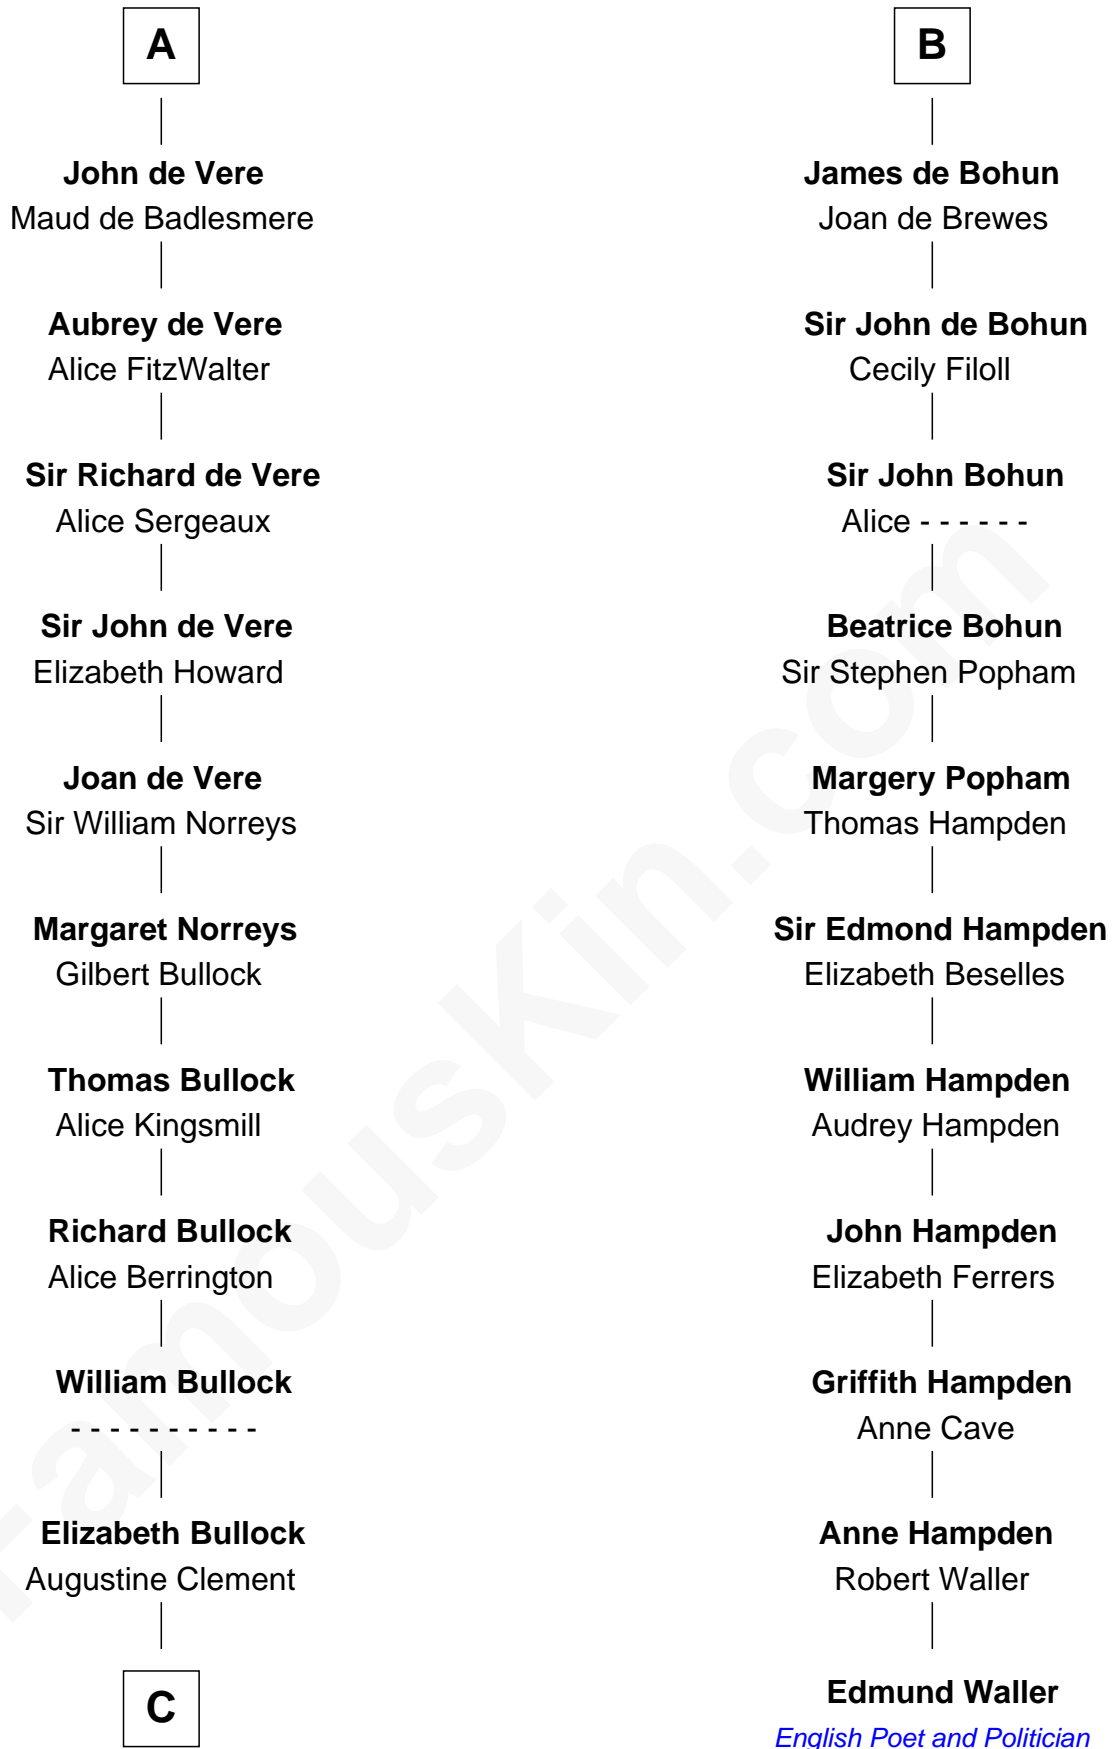

## Relationship Chart of

**Samuel Howard**

*Boston Tea Party Participant*

17th cousin 4 times removed of

**Edmund Waller**

*English Poet and Politician*

**C**

—  
**Elizabeth Clement**

William Sumner

—  
**Hannah Sumner**

John Goffe

—  
**William Goffe**

Abigail Richardson

—  
**Martha Goffe**

Ebenezer Howard

—  
**Samuel Howard**

*Boston Tea Party Participant*

FamousKin.com