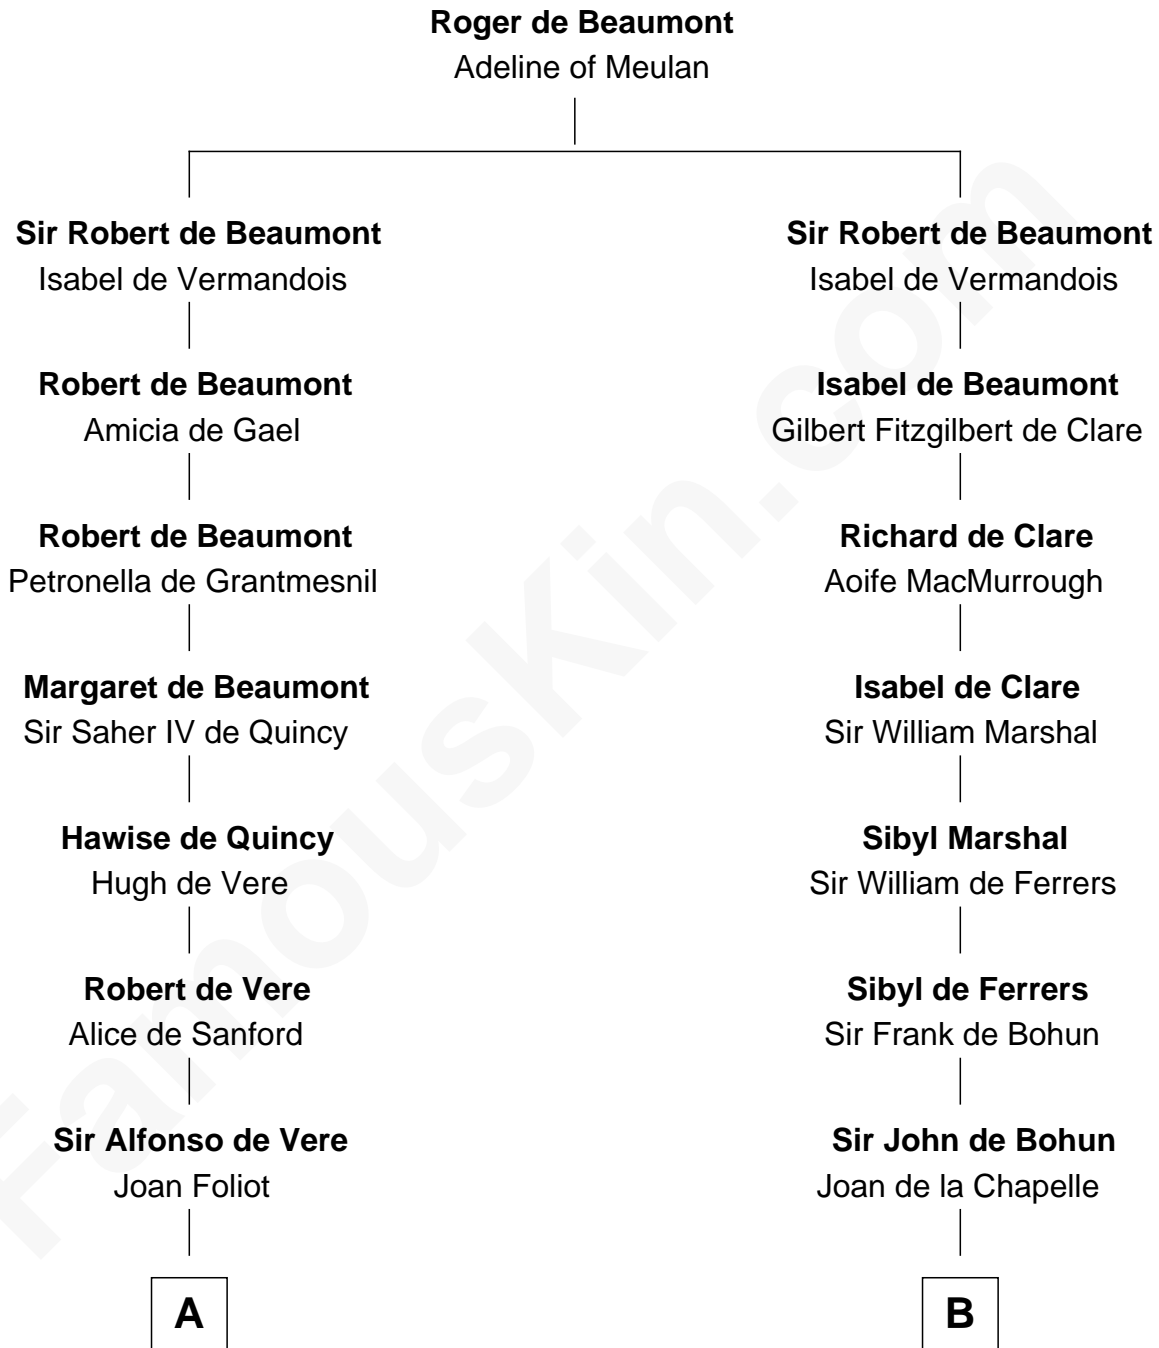

## Relationship Chart of

**Samuel Howard**

*Boston Tea Party Participant*

17th cousin 4 times removed of

**Edmund Waller**

*English Poet and Politician*

**C**

—  
**Elizabeth Clement**

William Sumner

—  
**Hannah Sumner**

John Goffe

—  
**William Goffe**

Abigail Richardson

—  
**Martha Goffe**

Ebenezer Howard

—  
**Samuel Howard**