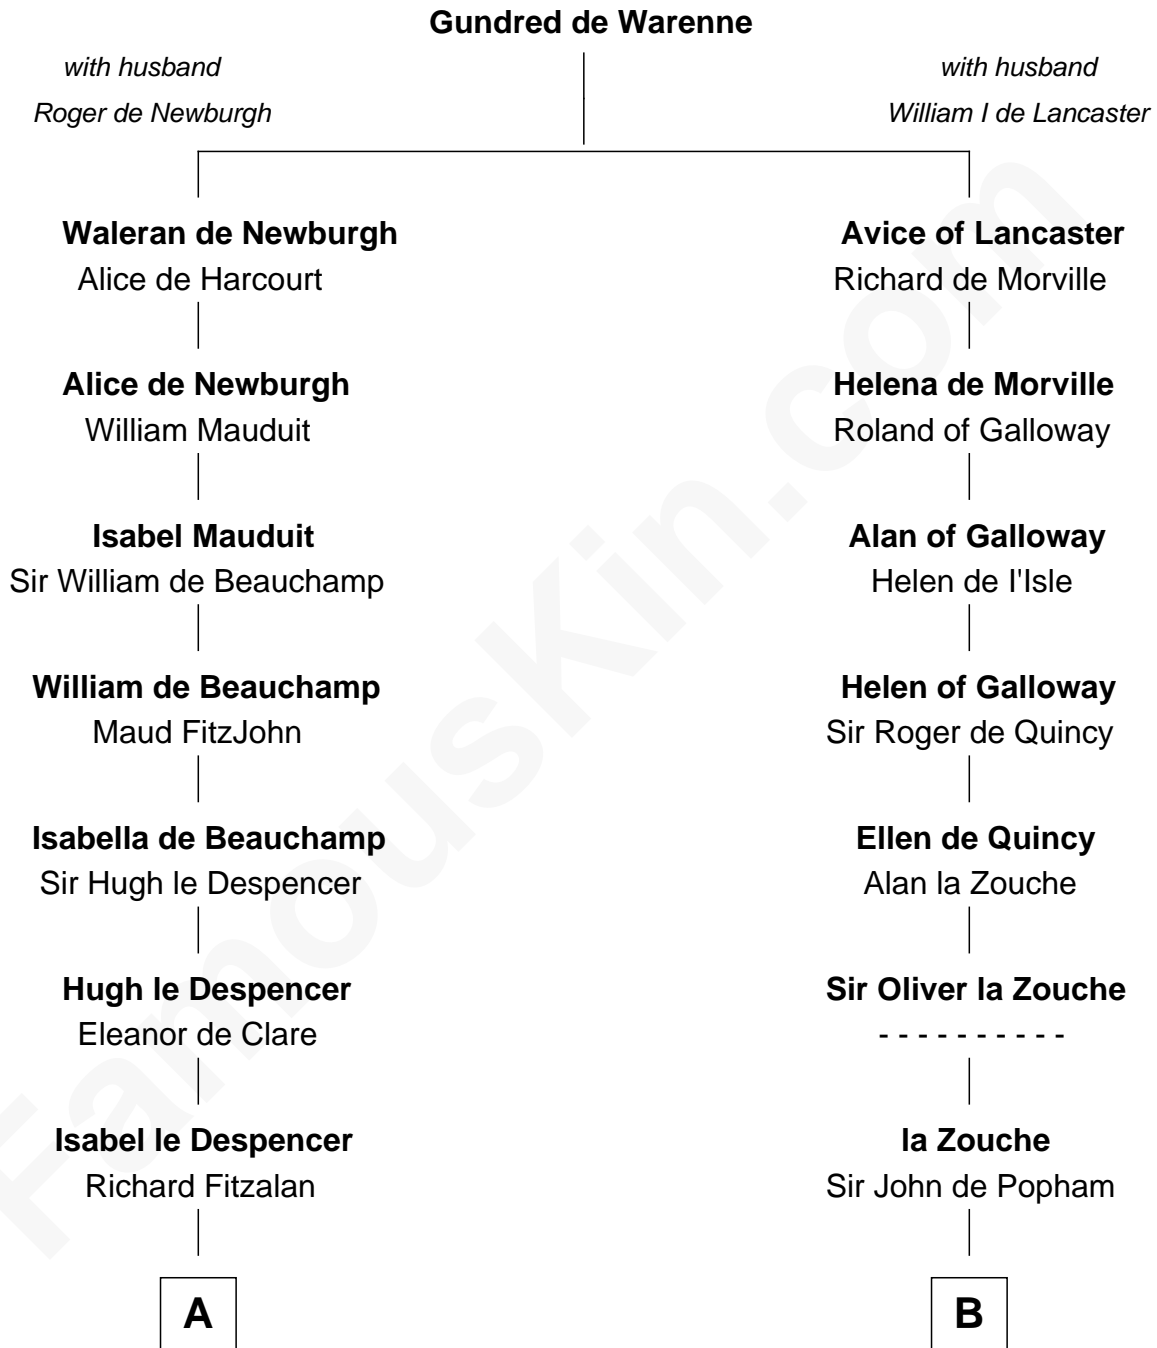

FamousKin.com Relationship Chart of

Samuel Howard

Boston Tea Party Participant

17th cousin 4 times removed of

Edmund Waller

English Poet and Politician

C

—
Elizabeth Clement

William Sumner

—
Hannah Sumner

John Goffe

—
William Goffe

Abigail Richardson

—
Martha Goffe

Ebenezer Howard

—
Samuel Howard

Boston Tea Party Participant

FamousKin.com