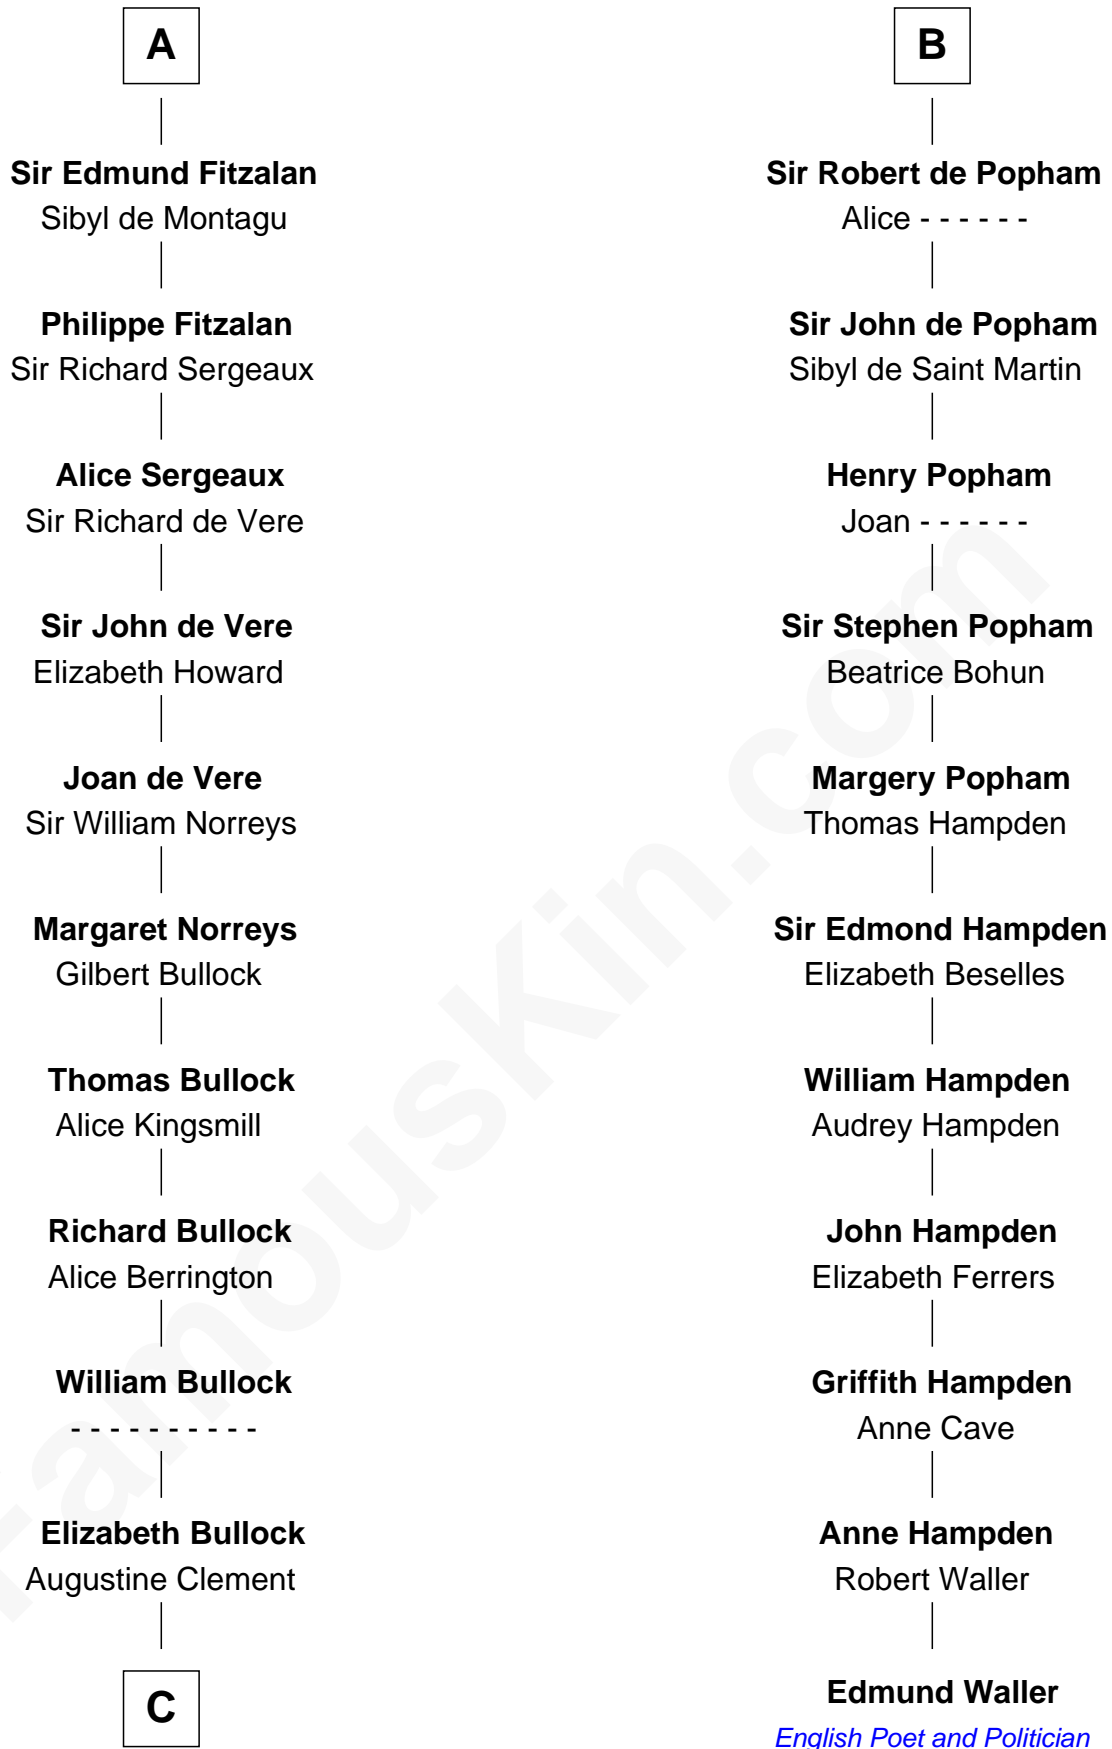

FamousKin.com Relationship Chart of

Samuel Howard

Boston Tea Party Participant

17th cousin 4 times removed of

Edmund Waller

English Poet and Politician

C

—
Elizabeth Clement

William Sumner

—
Hannah Sumner

John Goffe

—
William Goffe

Abigail Richardson

—
Martha Goffe

Ebenezer Howard

—
Samuel Howard

Boston Tea Party Participant

FamousKin.com