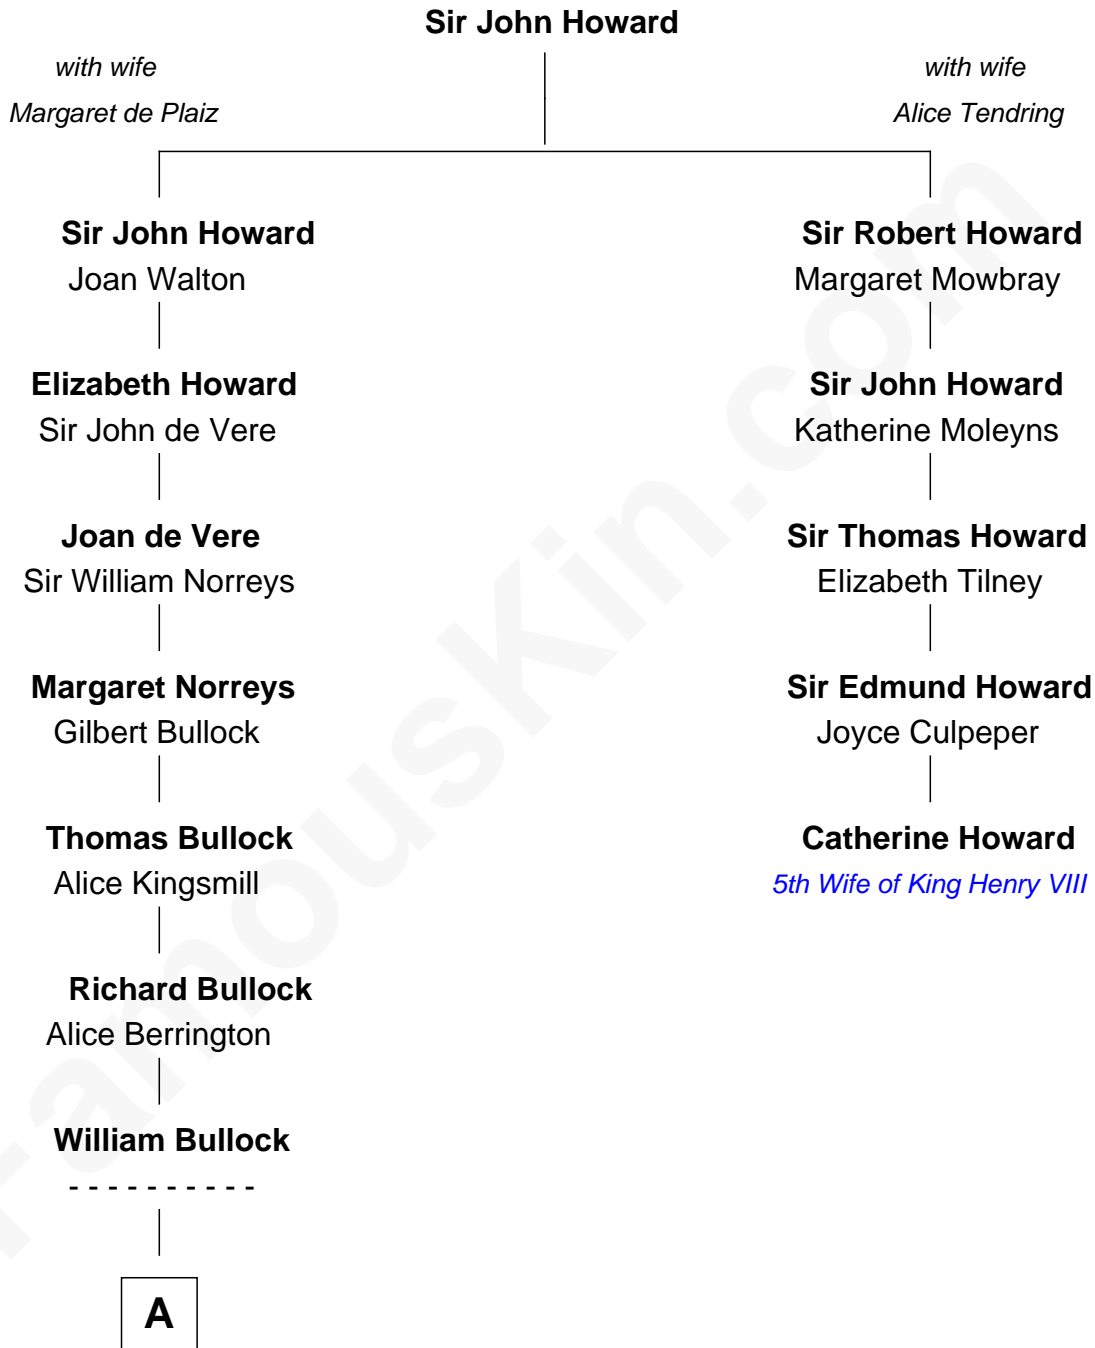

FamousKin.com Relationship Chart of

Samuel Howard

Boston Tea Party Participant

4th cousin 8 times removed of

Catherine Howard

5th Wife of King Henry VIII

A

Elizabeth Bullock
Augustine Clement

Elizabeth Clement
William Sumner

Hannah Sumner
John Goffe

William Goffe
Abigail Richardson

Martha Goffe
Ebenezer Howard

Samuel Howard
Boston Tea Party Participant

FamousKin.com