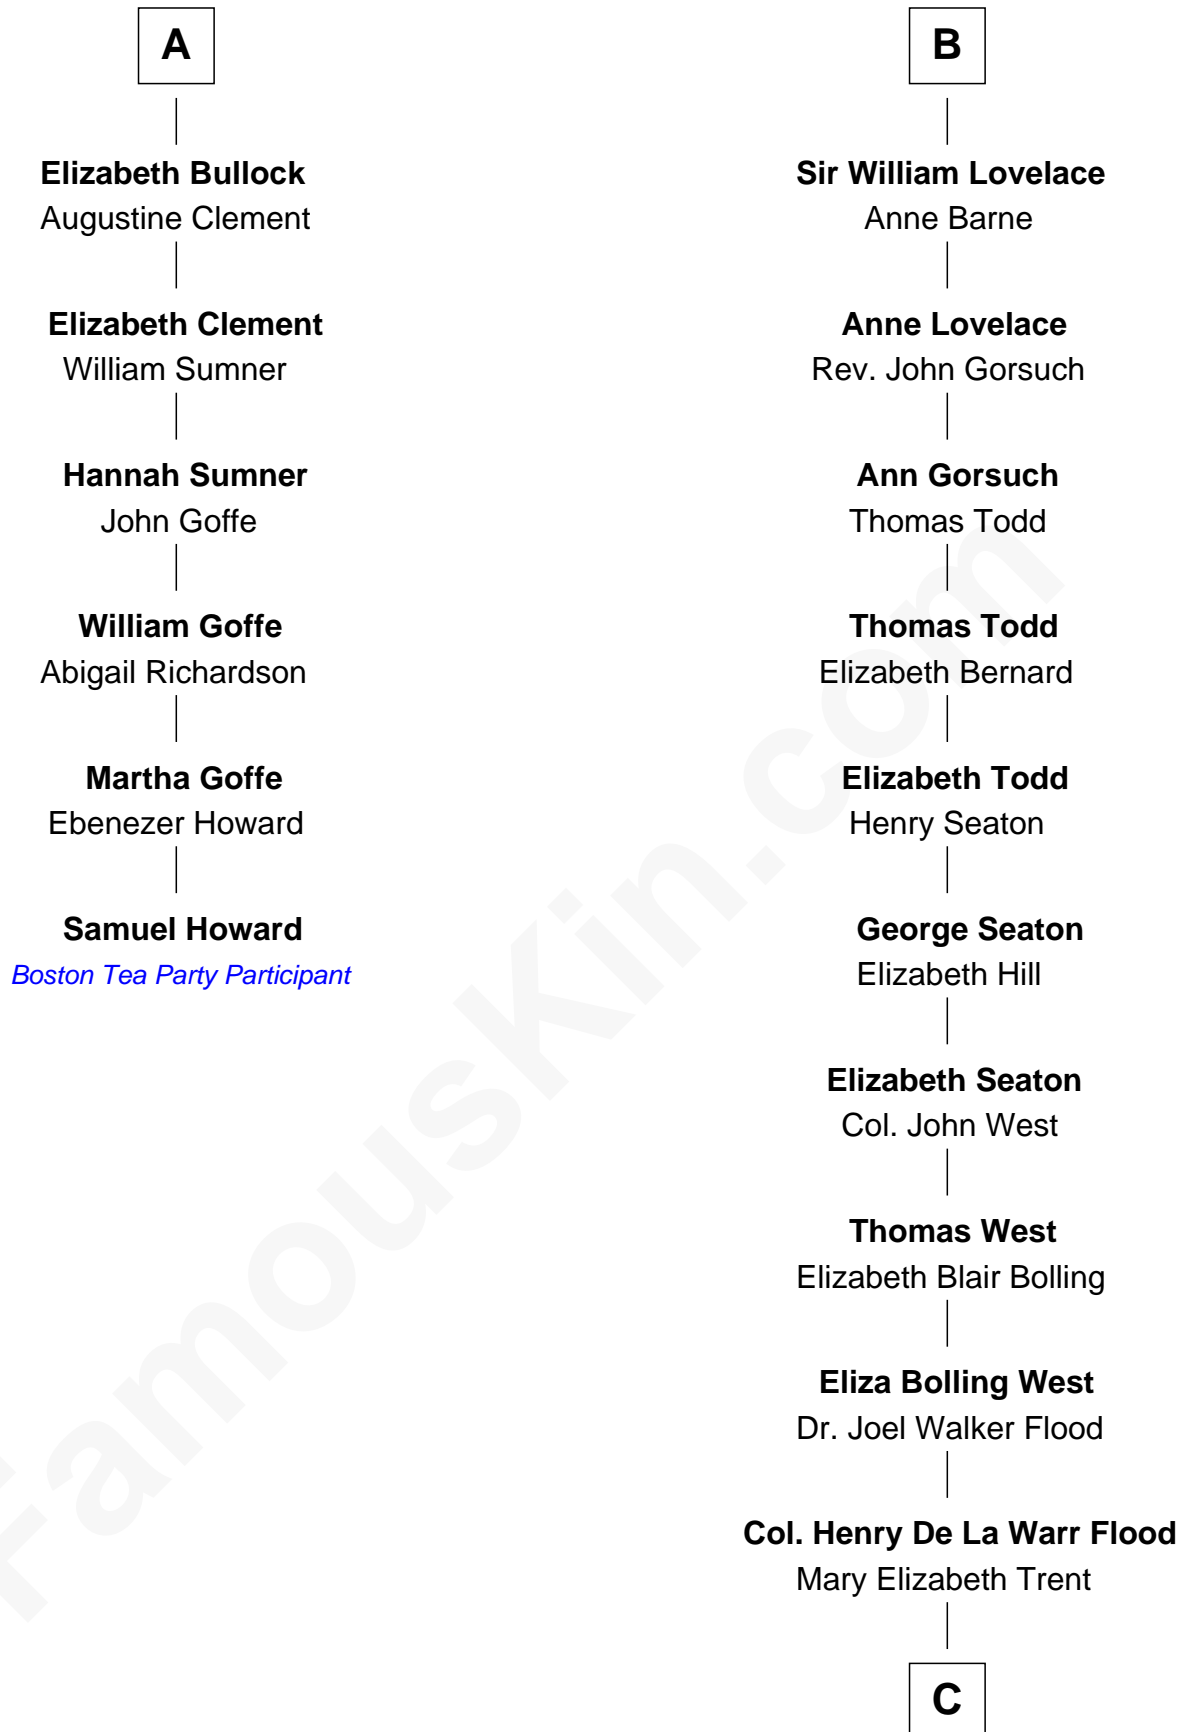

FamousKin.com Relationship Chart of

Samuel Howard

Boston Tea Party Participant

12th cousin 7 times removed of

Admiral Richard Byrd

Polar Explorer

Sir Richard Sergeaux

Philippe Fitzalan

Alice Sergeaux
Sir Richard de Vere

Sir John de Vere
Elizabeth Howard

Joan de Vere
Sir William Norreys

Margaret Norreys
Gilbert Bullock

Thomas Bullock
Alice Kingsmill

Richard Bullock
Alice Berrington

William Bullock

A

Philippa Sergeaux
Sir Robert Pashley

Anne Pashley
Edward Tyrrell

Philippa Tyrrell
Thomas Cornwallis

Sir William Cornwallis
Elizabeth Stanford

Affra Cornwallis
Sir Anthony Aucher

Edward Aucher
Mabel Wroth

Elizabeth Aucher
Sir William Lovelace

B

C

Joel Walker Flood

Ella Faulkner

Eleanor Bolling Flood

Richard Evelyn Byrd

Admiral Richard Byrd

Polar Explorer