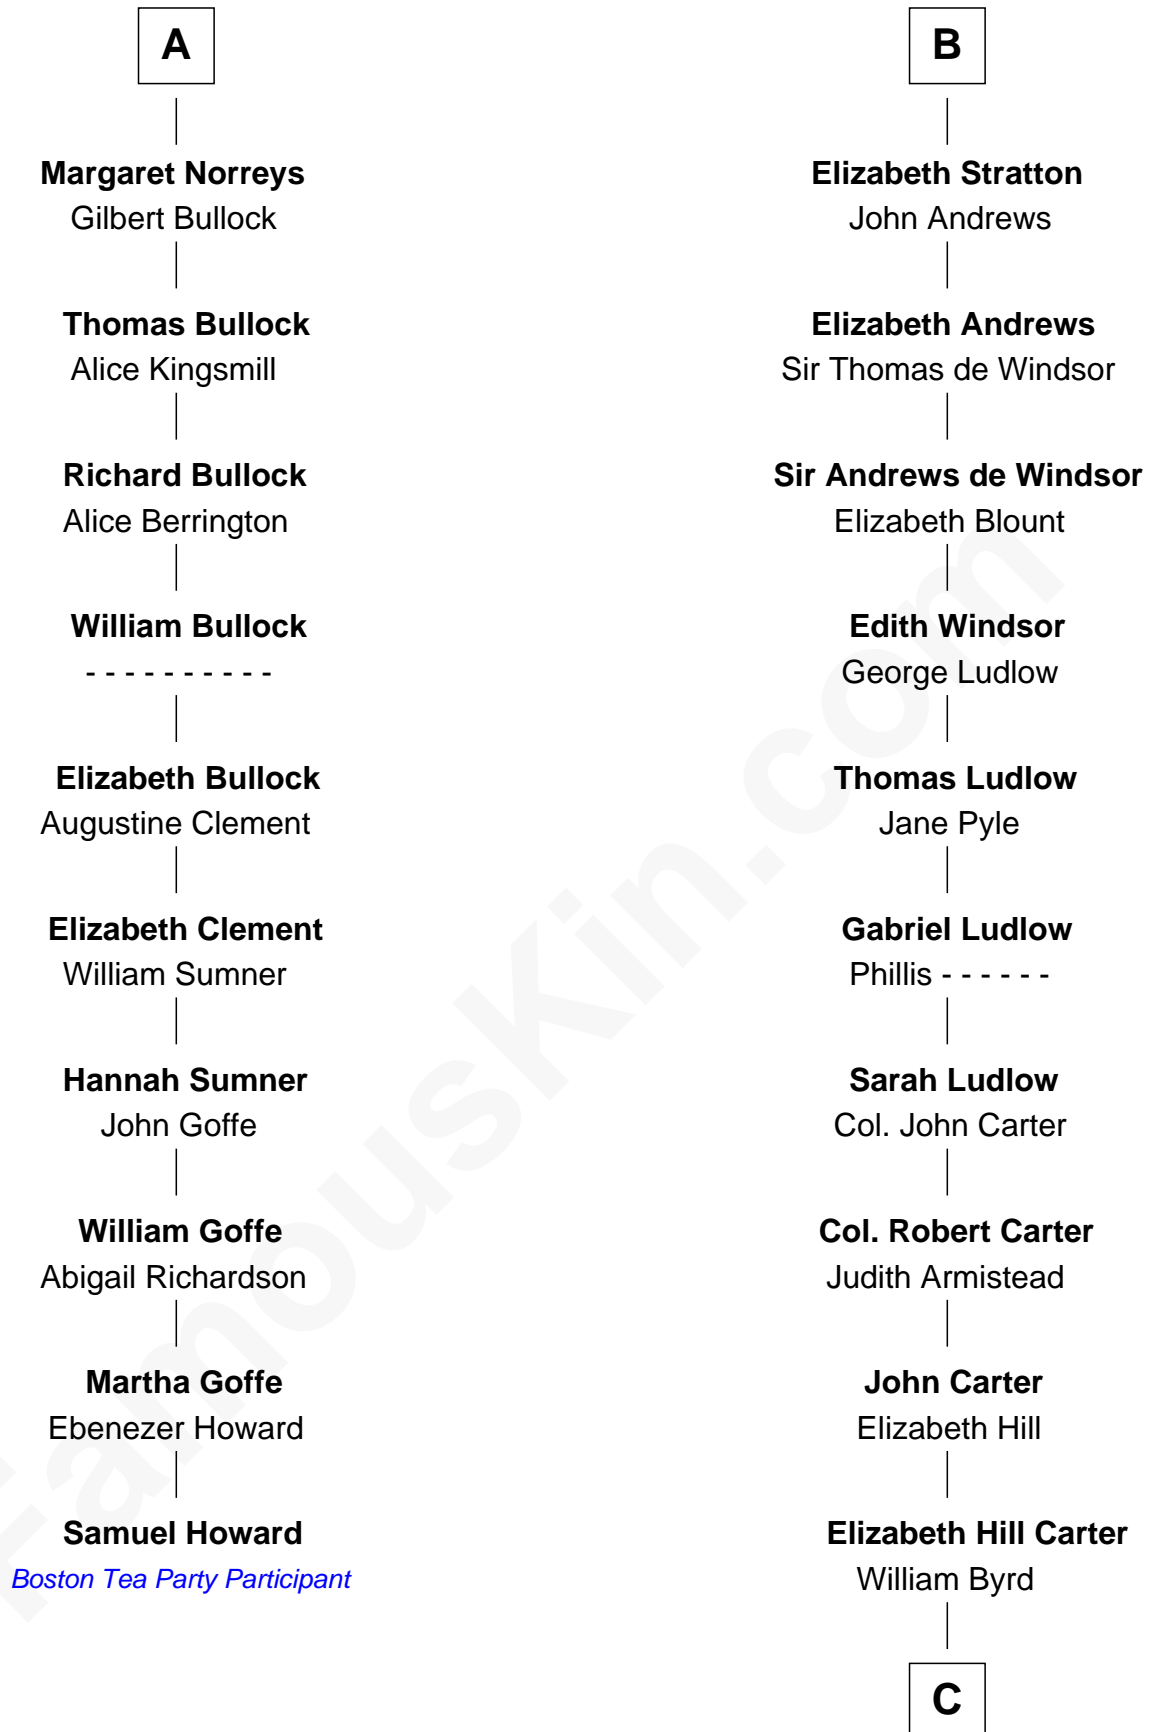

FamousKin.com Relationship Chart of

Samuel Howard

Boston Tea Party Participant

16th cousin 5 times removed of

Admiral Richard Byrd

Polar Explorer

C

Thomas Taylor Byrd

Mary Armistead

Richard Evelyn Byrd

Anne Harrison

Col. William Byrd

Jane Meriwether Rivers

Richard Evelyn Byrd

Eleanor Bolling Flood

Admiral Richard Byrd

Polar Explorer