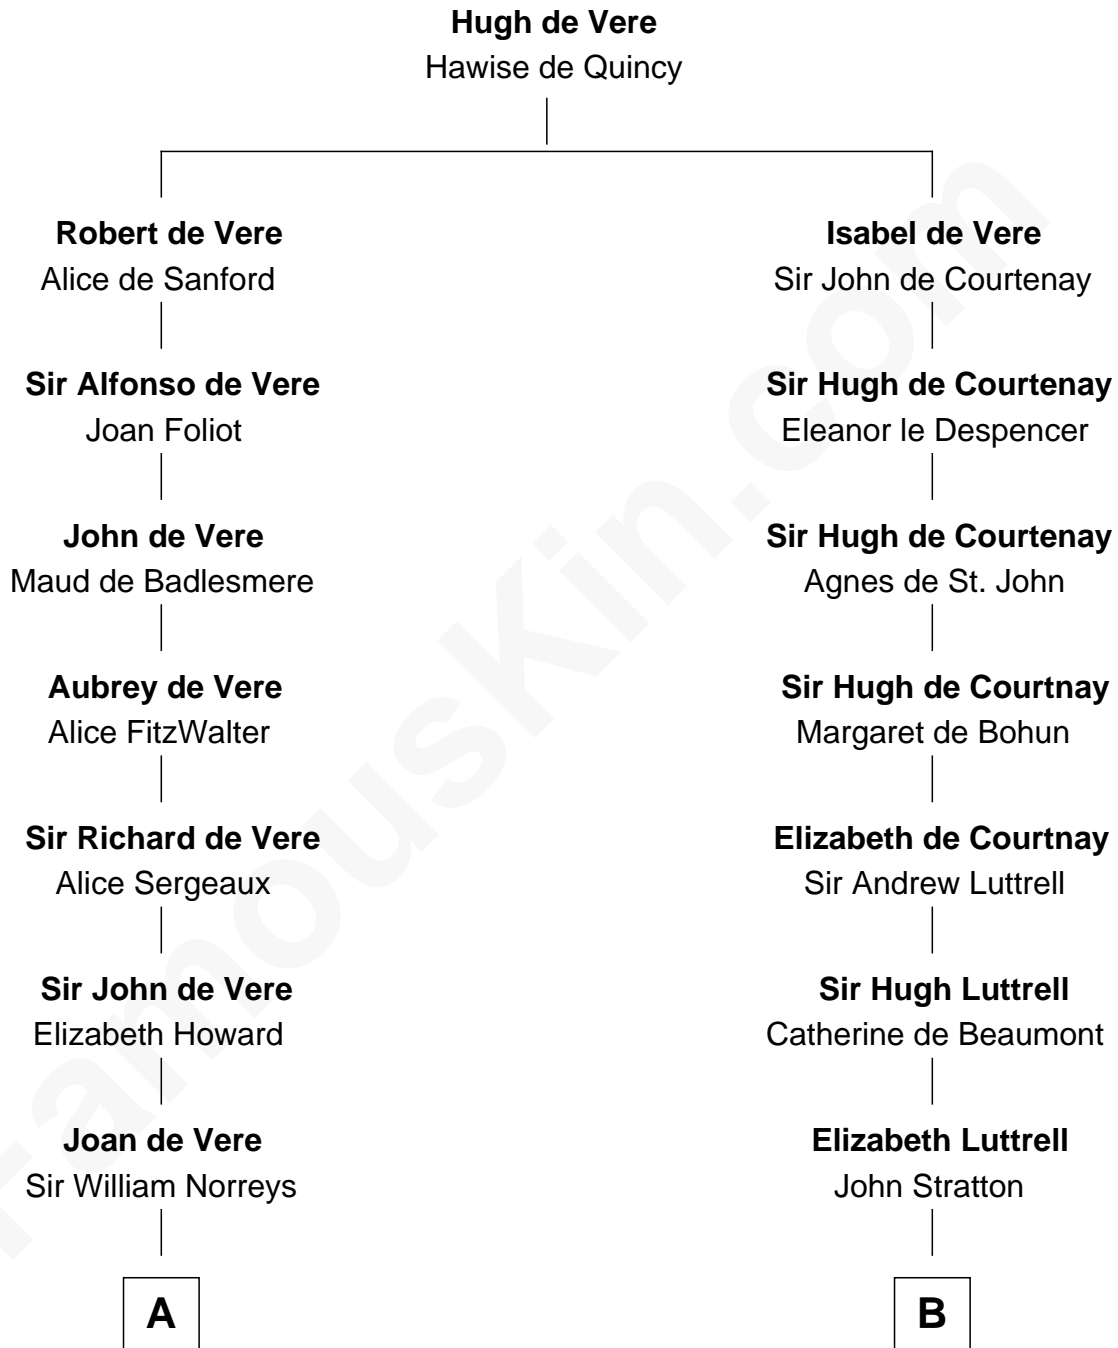

FamousKin.com Relationship Chart of

Samuel Howard

Boston Tea Party Participant

16th cousin 5 times removed of

Admiral Richard Byrd

Polar Explorer

C

Thomas Taylor Byrd

Mary Armistead

Richard Evelyn Byrd

Anne Harrison

Col. William Byrd

Jane Meriwether Rivers

Richard Evelyn Byrd

Eleanor Bolling Flood

Admiral Richard Byrd

Polar Explorer