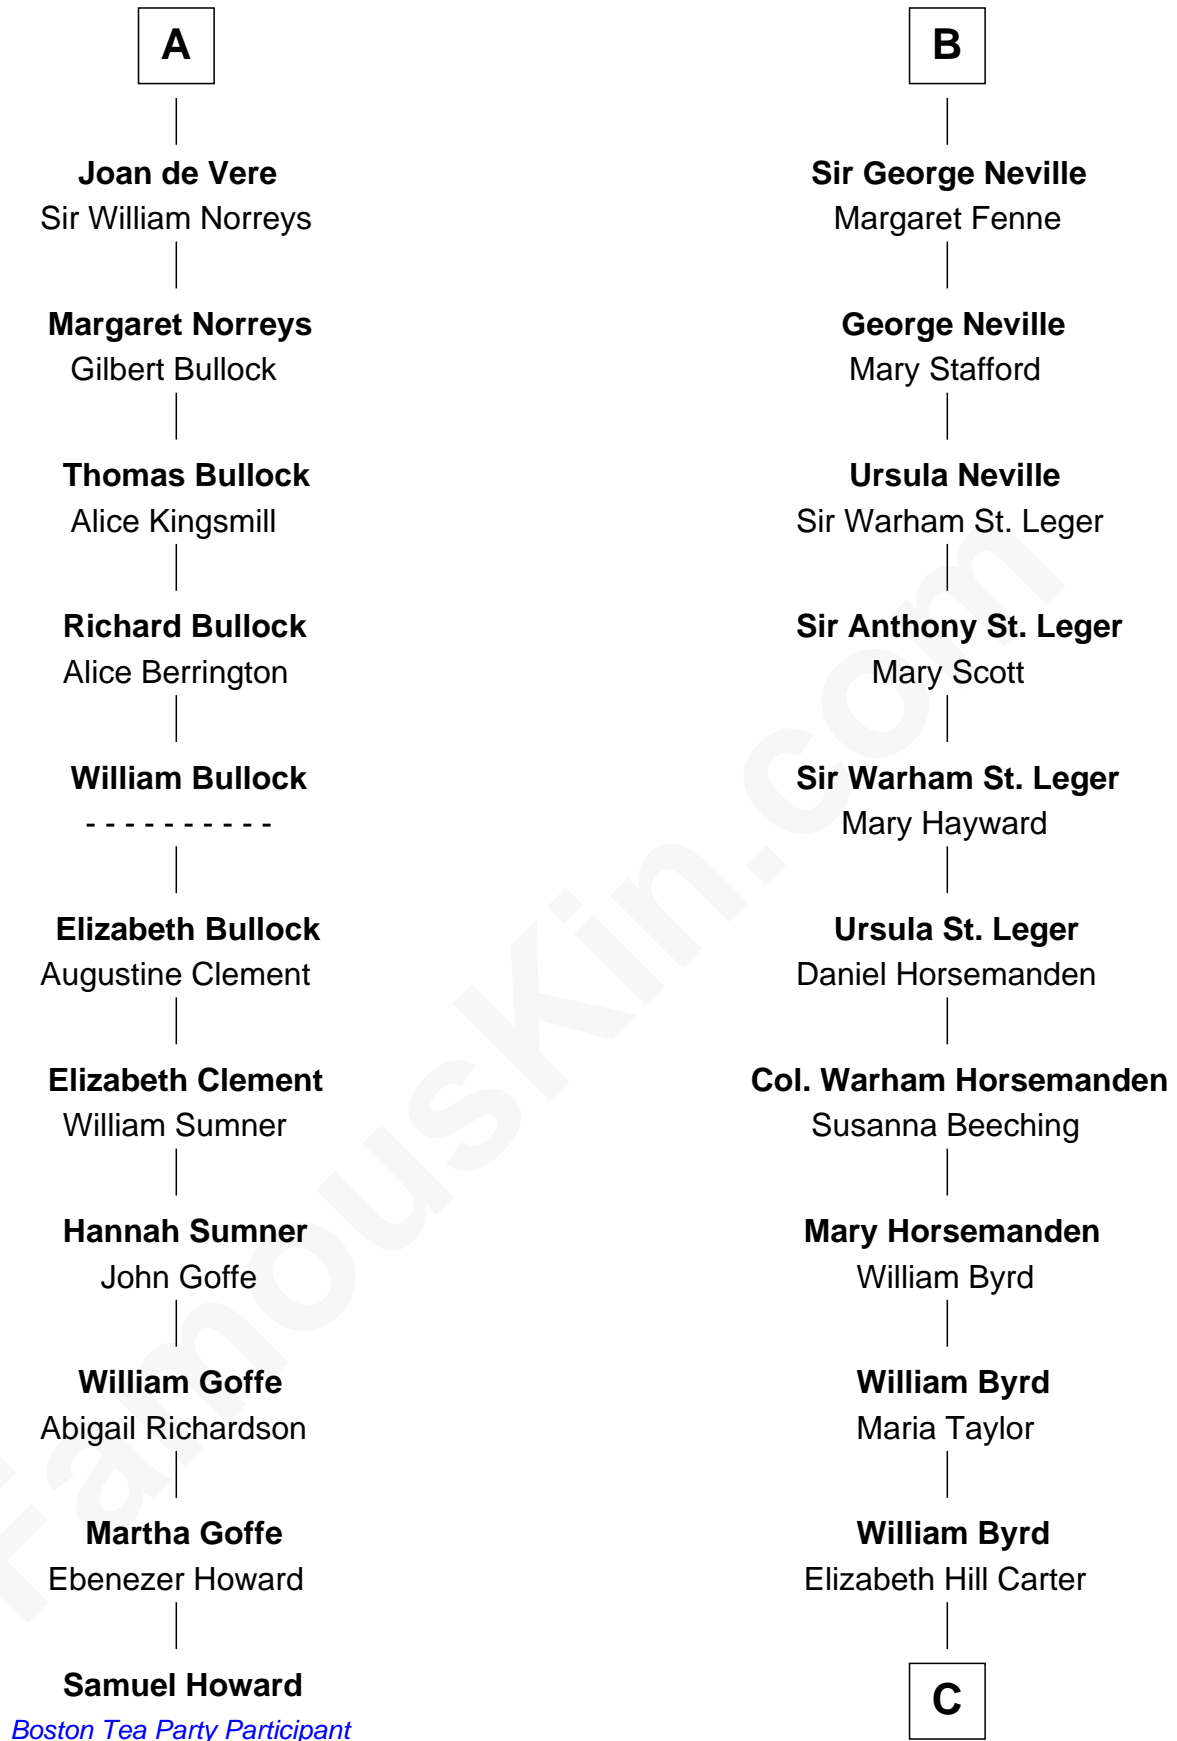

FamousKin.com

Relationship Chart of

Samuel Howard

Boston Tea Party Participant

17th cousin 4 times removed of

Admiral Richard Byrd

Polar Explorer

Sir William Longespee

Ela of Salisbury

C

Thomas Taylor Byrd

Mary Armistead

Richard Evelyn Byrd

Anne Harrison

Col. William Byrd

Jane Meriwether Rivers

Richard Evelyn Byrd

Eleanor Bolling Flood

Admiral Richard Byrd

Polar Explorer