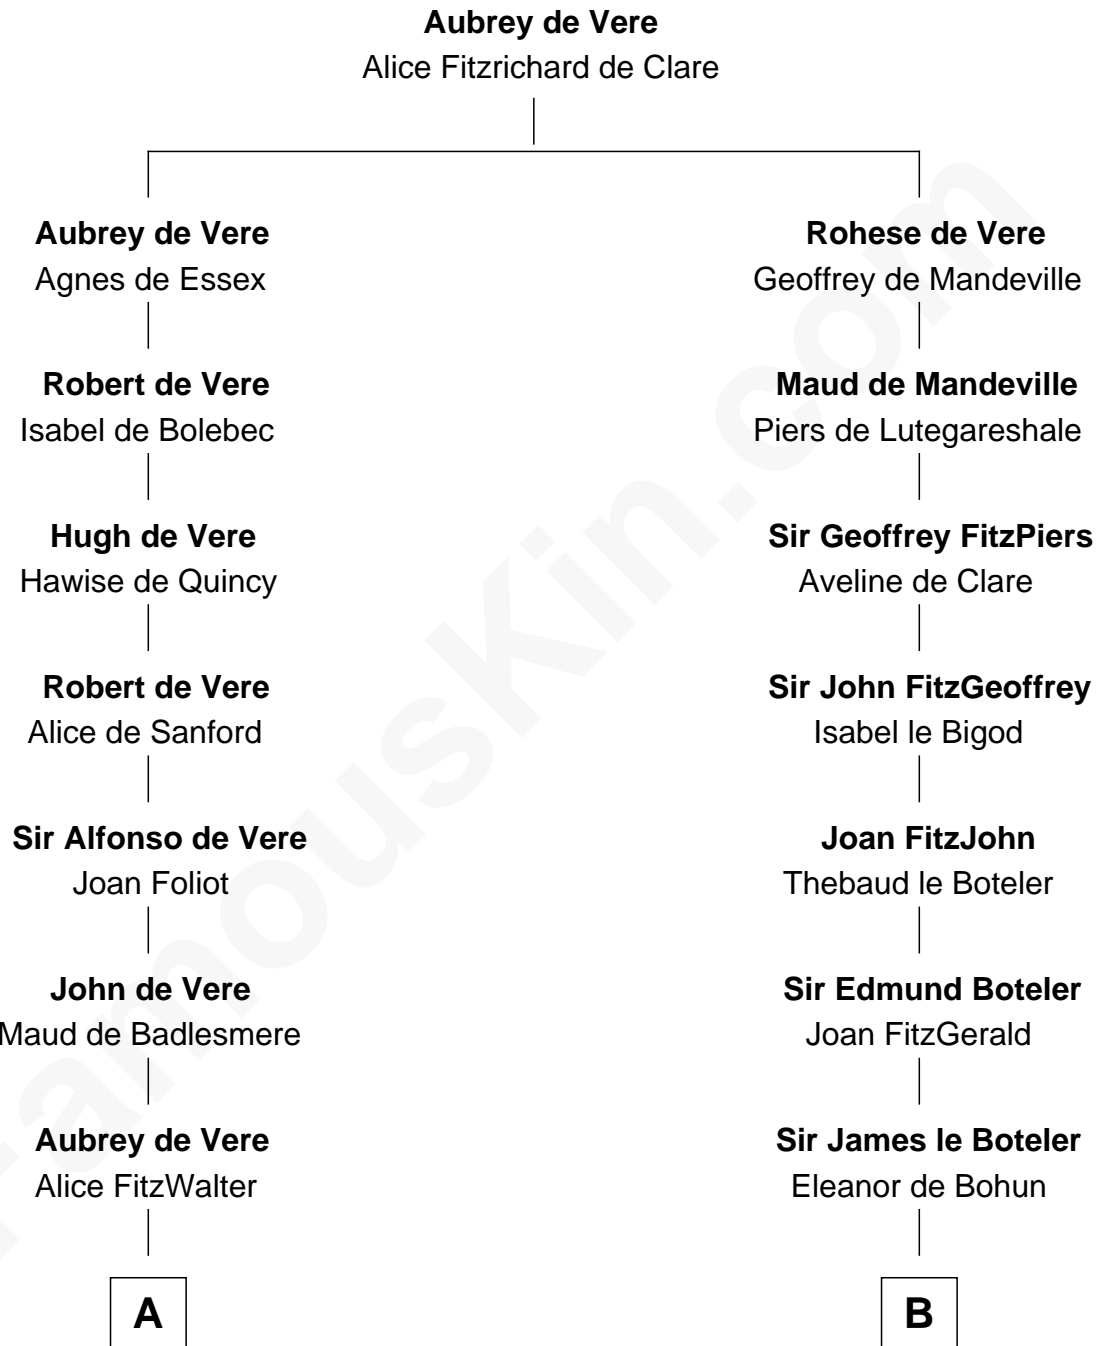

FamousKin.com

Relationship Chart of

Samuel Howard

Boston Tea Party Participant

19th cousin 2 times removed of

Robert Treat Paine

Signer of the Declaration of Independence

C

William Goffe
Abigail Richardson

Martha Goffe
Ebenezer Howard

Samuel Howard
Boston Tea Party Participant

D

Mary Launce
Rev. John Sherman

Abigail Sherman
Rev. Samuel Willard

Abigail Willard
Rev. Samuel Treat

Eunice Treat
Thomas Paine

Robert Treat Paine
Signer of Declaration of Independence