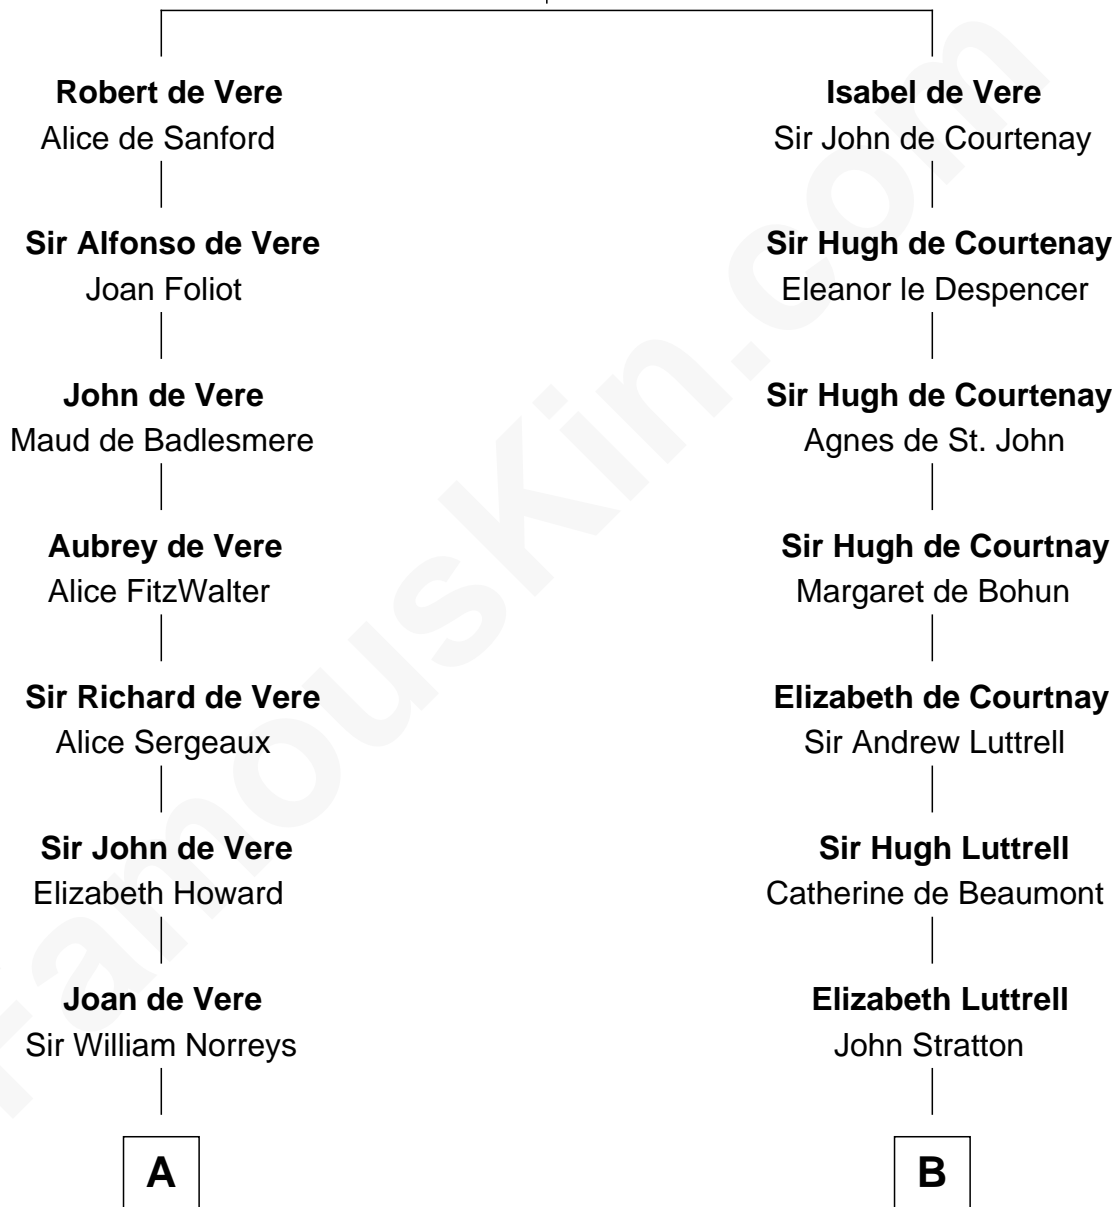

## Relationship Chart of

**Samuel Howard**

*Boston Tea Party Participant*

16th cousin 1 time removed of

**Thomas Nelson**

*Signer of the Declaration of Independence*

**Hugh de Vere**  
Hawise de Quincy

**A**

**Margaret Norreys**

Gilbert Bullock

**Thomas Bullock**

Alice Kingsmill

**Richard Bullock**

Alice Berrington

**William Bullock**

-----