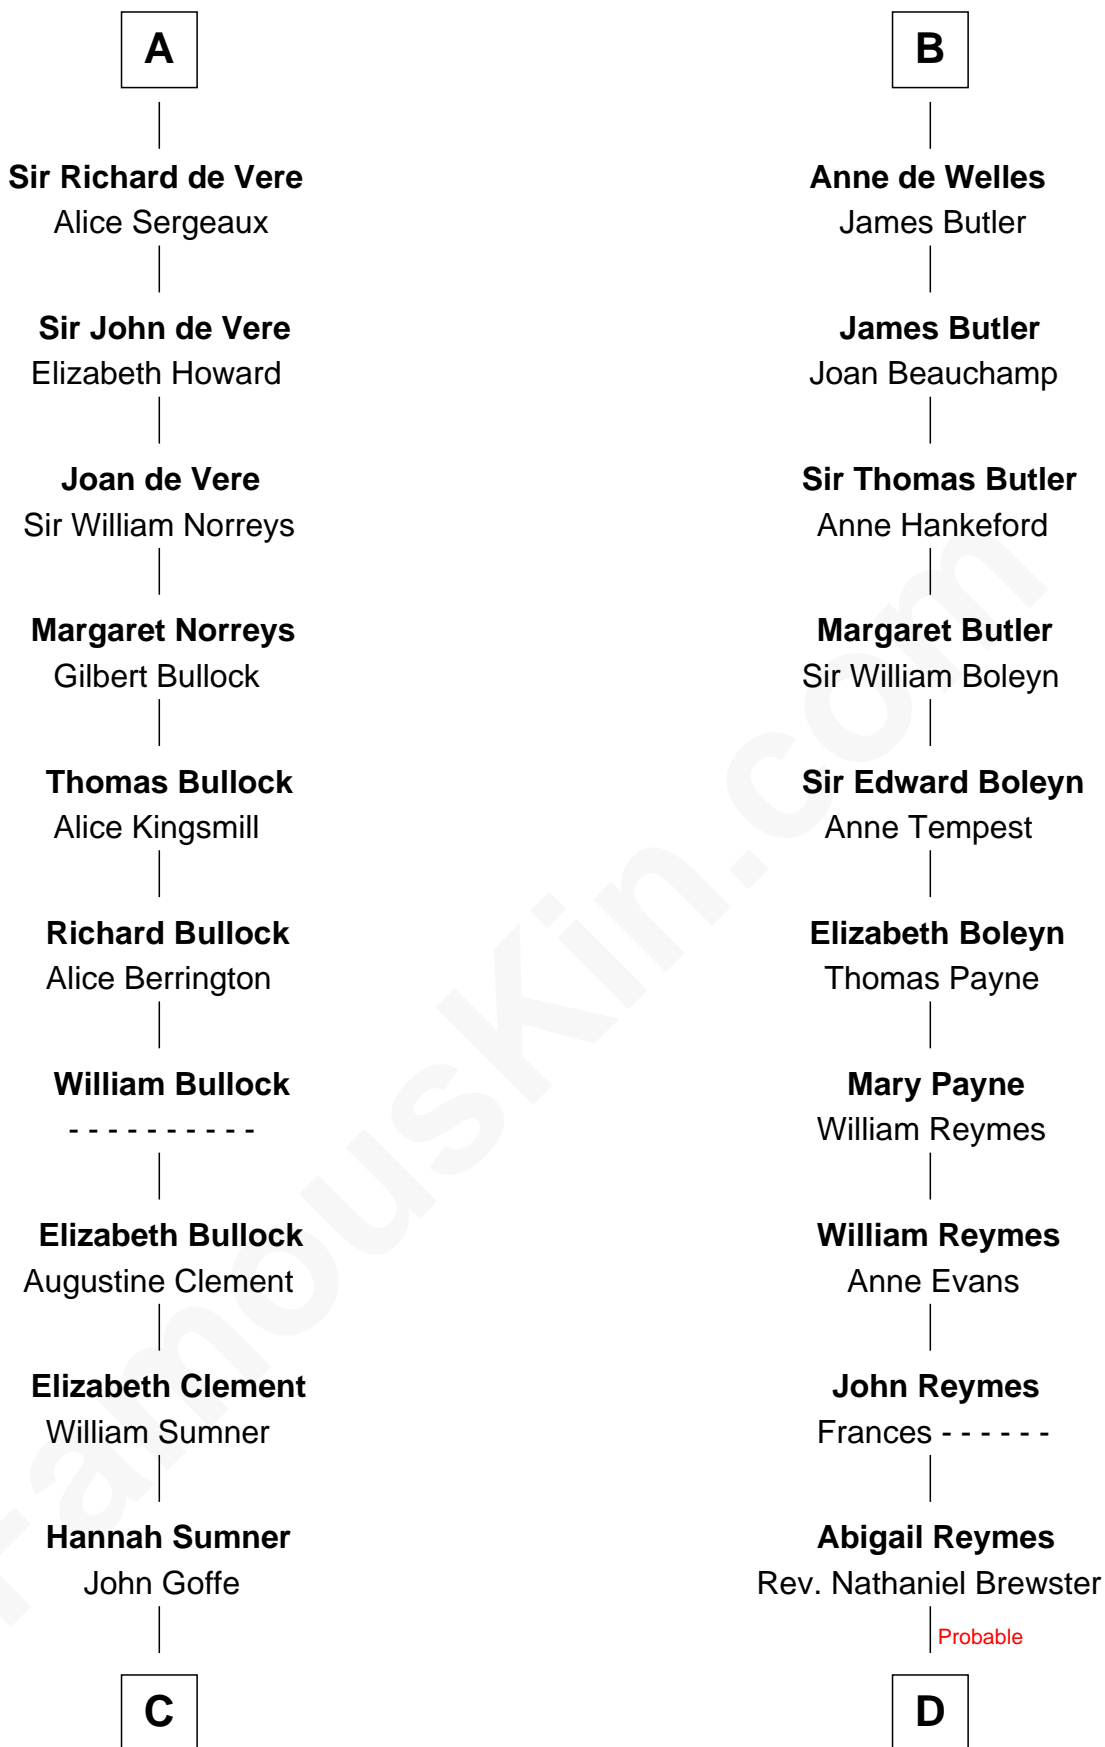

FamousKin.com

Relationship Chart of

Samuel Howard

Boston Tea Party Participant

19th cousin 1 time removed of

William Floyd

Signer of the Declaration of Independence

C

William Goffe
Abigail Richardson

Martha Goffe
Ebenezer Howard

Samuel Howard
Boston Tea Party Participant

D

Sarah Brewster
Jonathan Smith

Jonathan Smith
Elizabeth Platt

Tabitha Smith
Nicholl Floyd

William Floyd
Signer of Declaration of Independence