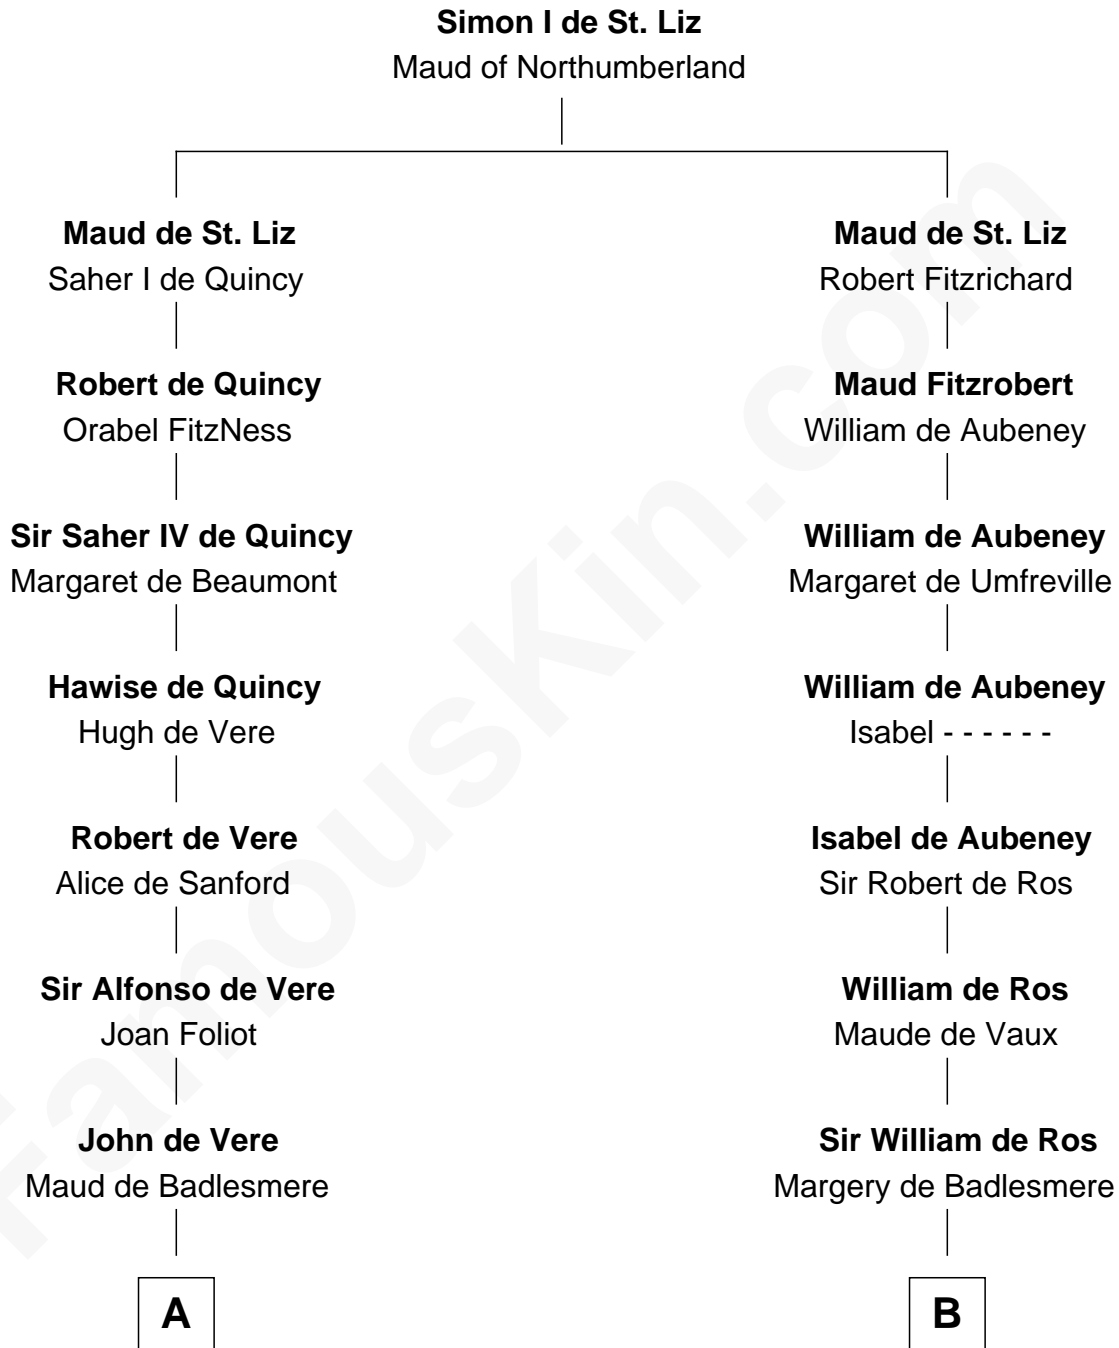

FamousKin.com Relationship Chart of

Samuel Howard

Boston Tea Party Participant

20th cousin 1 time removed of

William Floyd

Signer of the Declaration of Independence

C

Hannah Sumner

John Goffe

William Goffe

Abigail Richardson

Martha Goffe

Ebenezer Howard

Samuel Howard

Boston Tea Party Participant

D