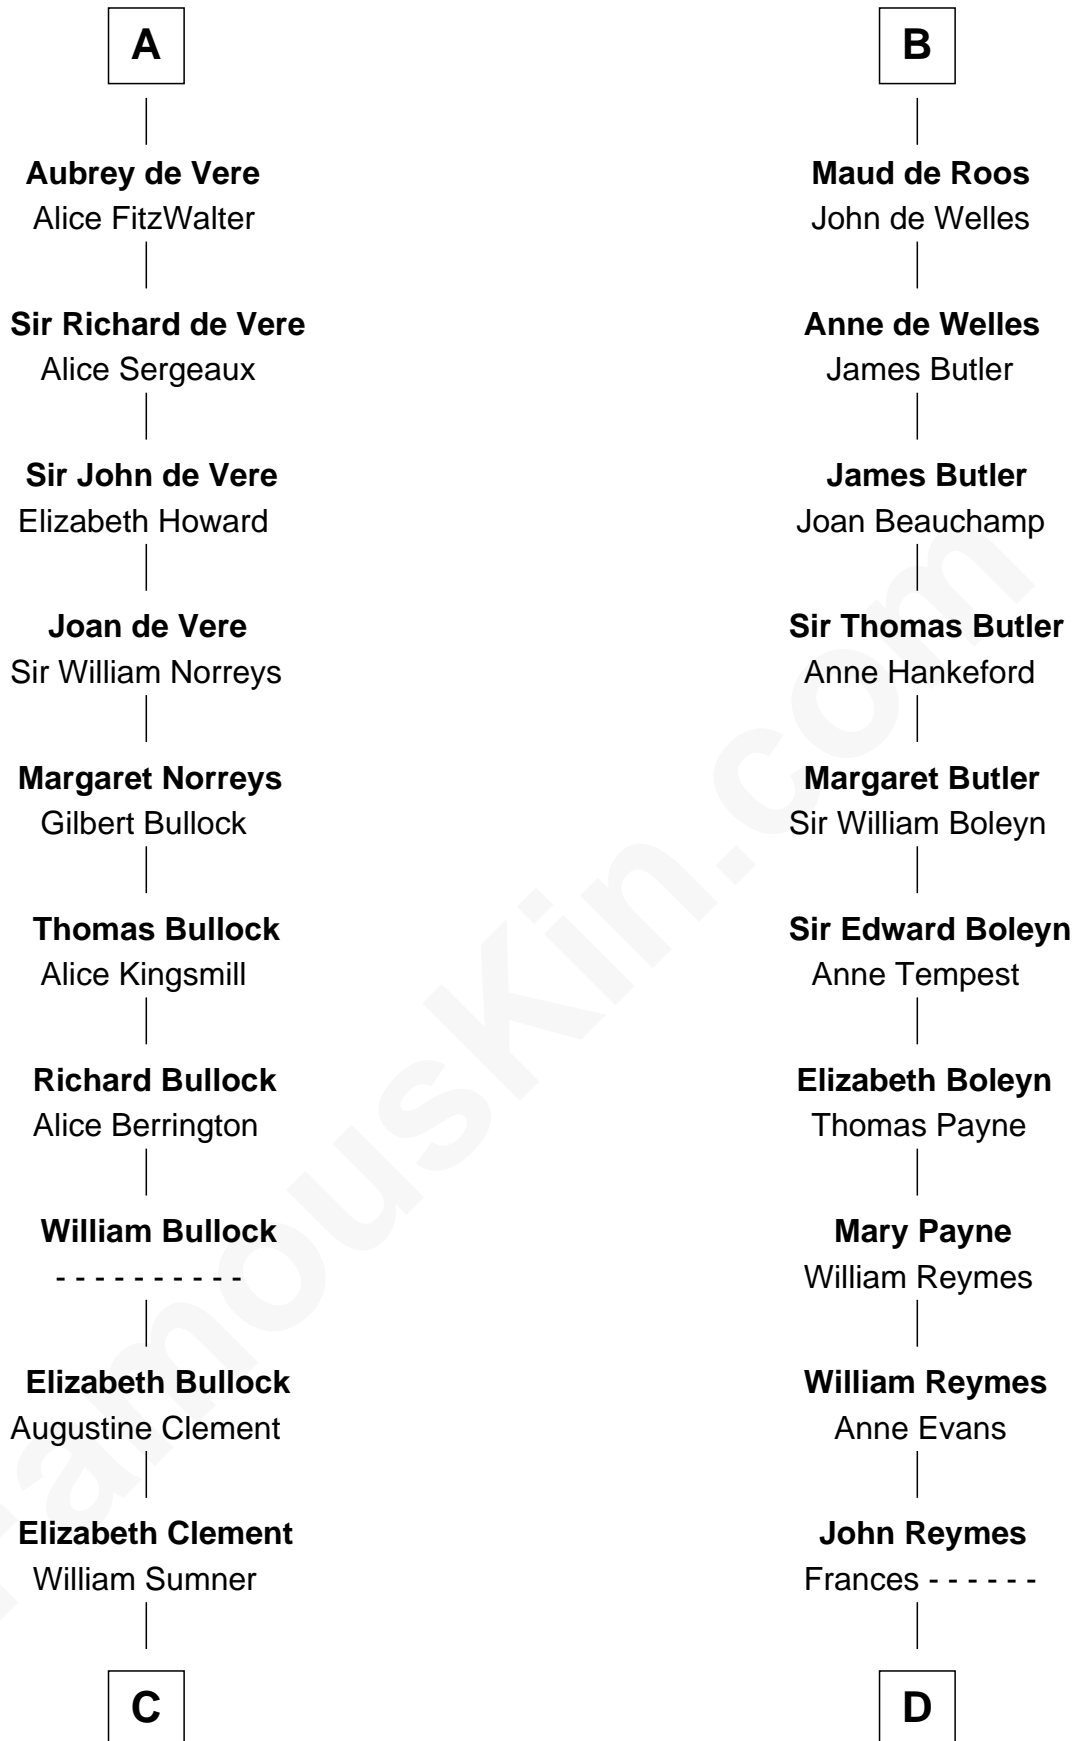

FamousKin.com

Relationship Chart of

Samuel Howard

Boston Tea Party Participant

20th cousin 1 time removed of

William Floyd

Signer of the Declaration of Independence

C

Hannah Sumner

John Goffe

William Goffe

Abigail Richardson

Martha Goffe

Ebenezer Howard

Samuel Howard

Boston Tea Party Participant