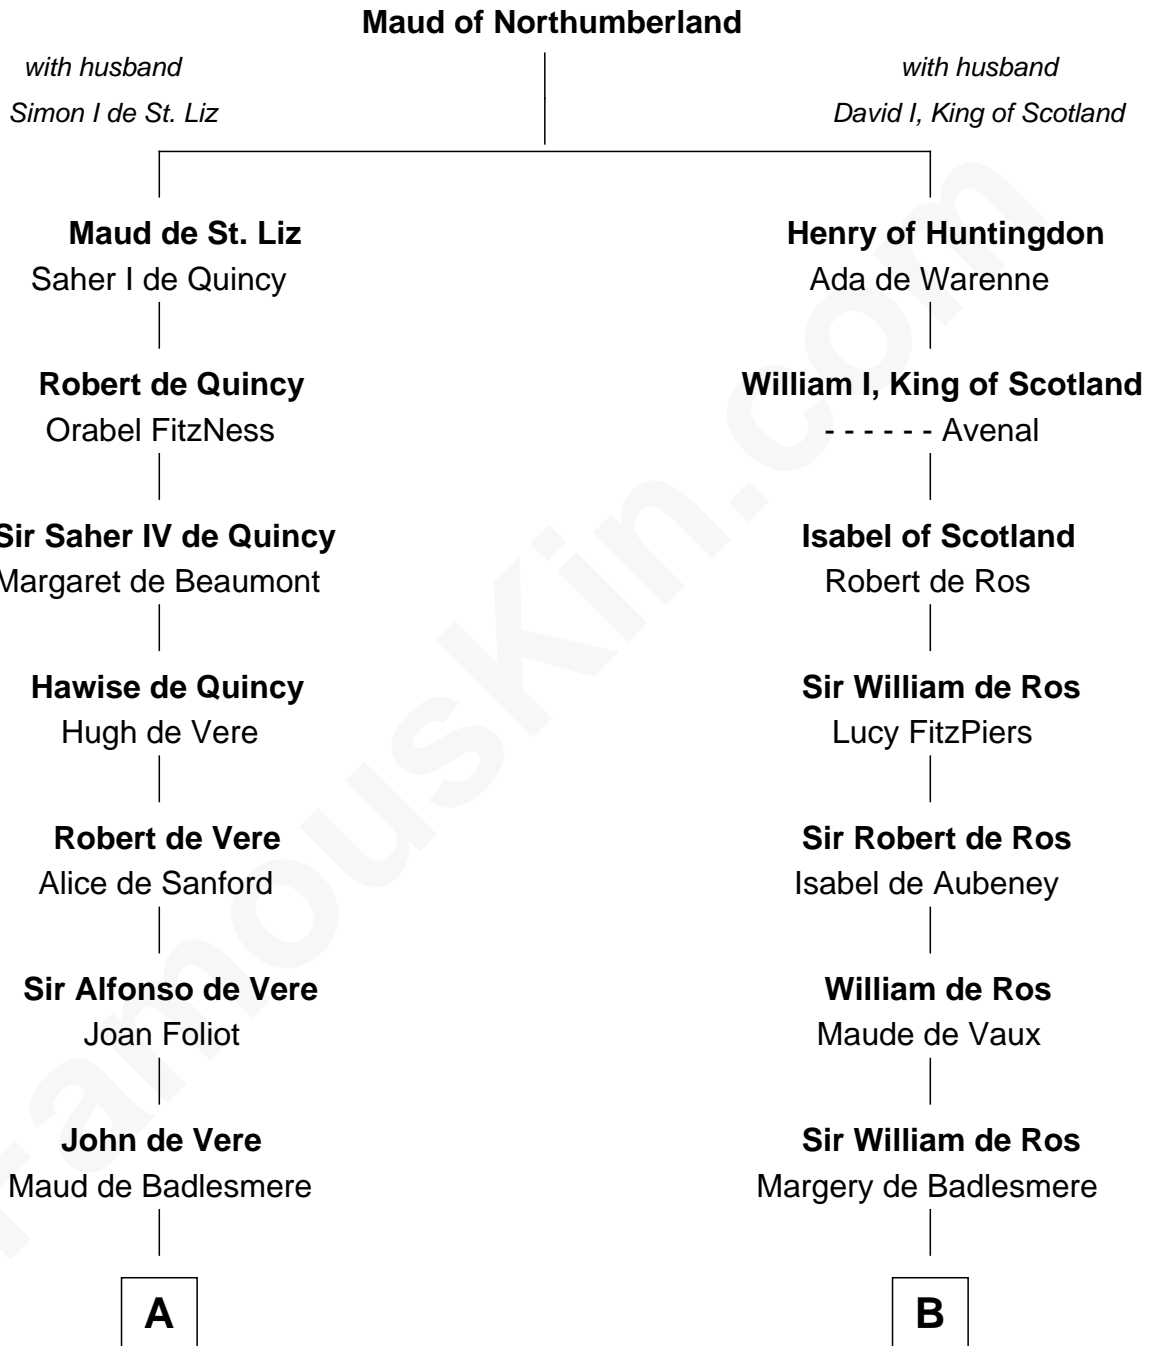

FamousKin.com

Relationship Chart of

Samuel Howard

Boston Tea Party Participant

20th cousin 1 time removed of

William Floyd

Signer of the Declaration of Independence

C

Hannah Sumner

John Goffe

William Goffe

Abigail Richardson

Martha Goffe

Ebenezer Howard

Samuel Howard

Boston Tea Party Participant