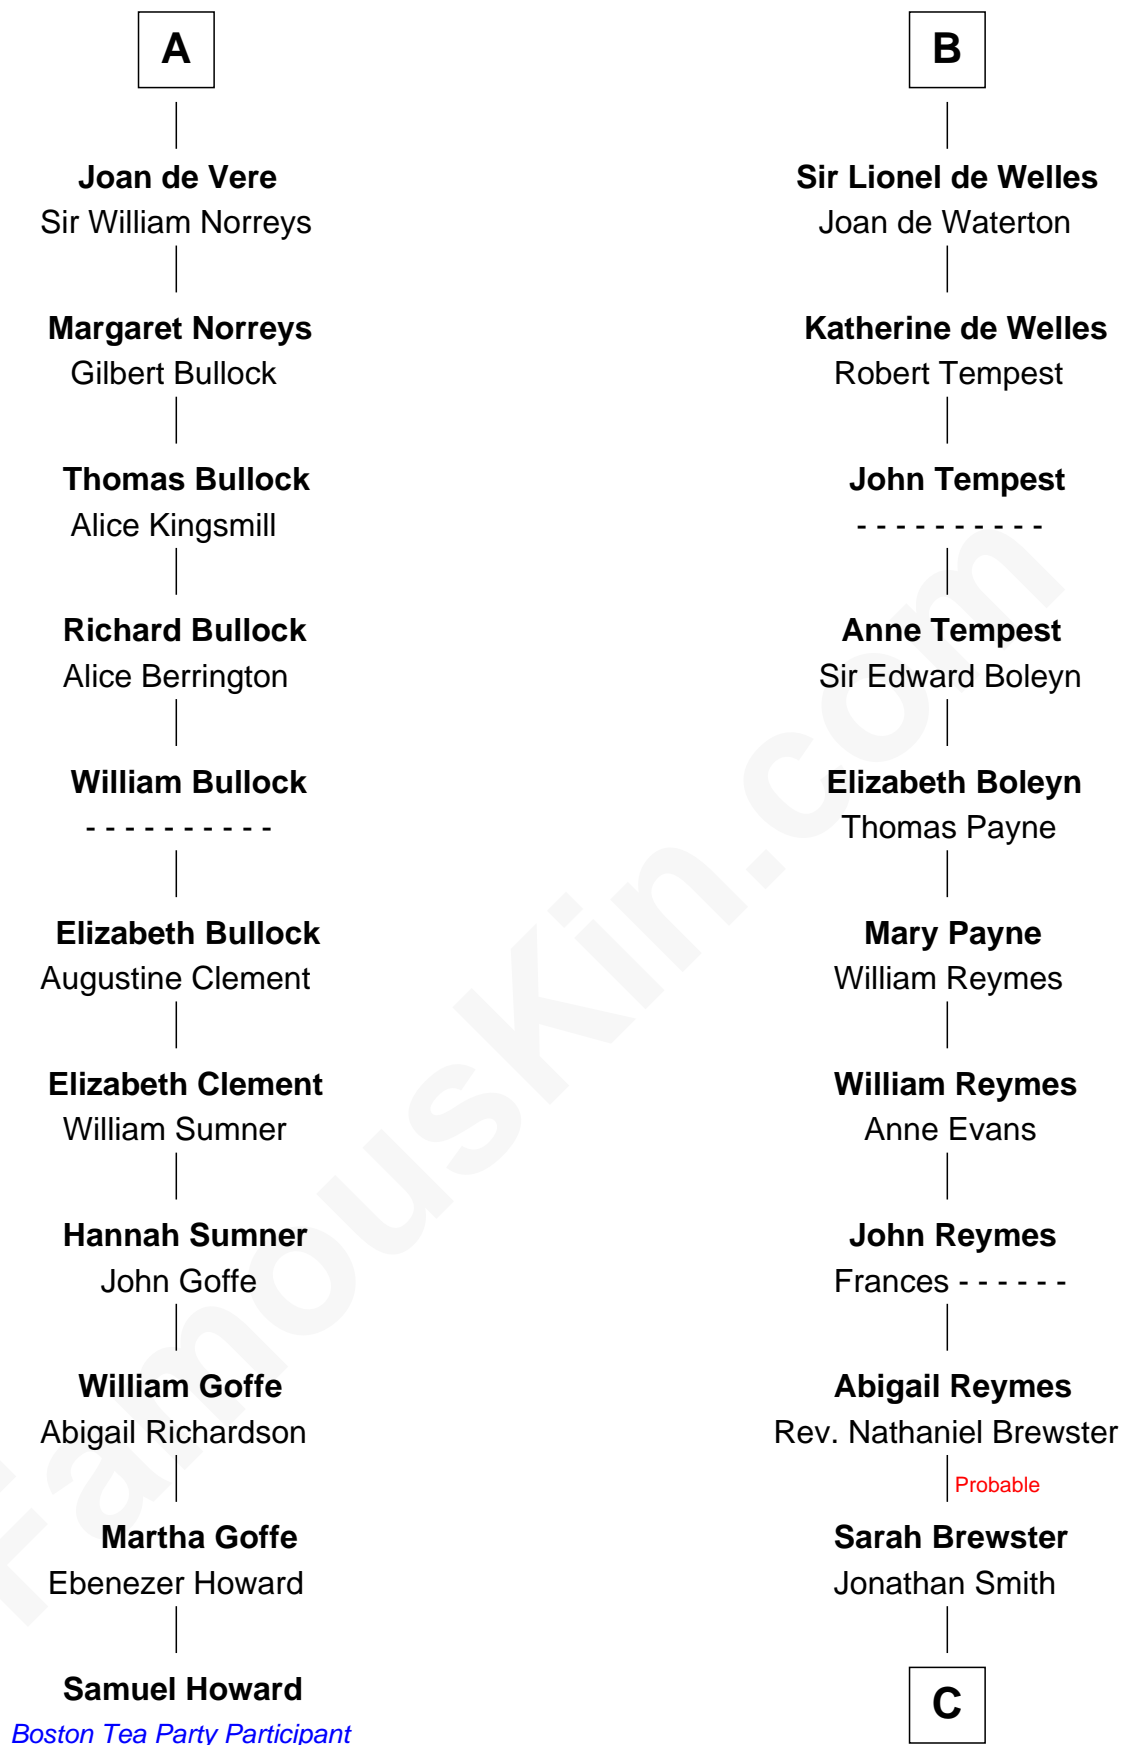

## Relationship Chart of

### Samuel Howard

*Boston Tea Party Participant*

17th cousin 2 times removed of

### William Floyd

*Signer of the Declaration of Independence*

**Sir William Longespee**

Ela of Salisbury

**C**

Jonathan Smith

Elizabeth Platt

Tabitha Smith

Nicholl Floyd

William Floyd

*Signer of Declaration of Independence*

FamousKin.com