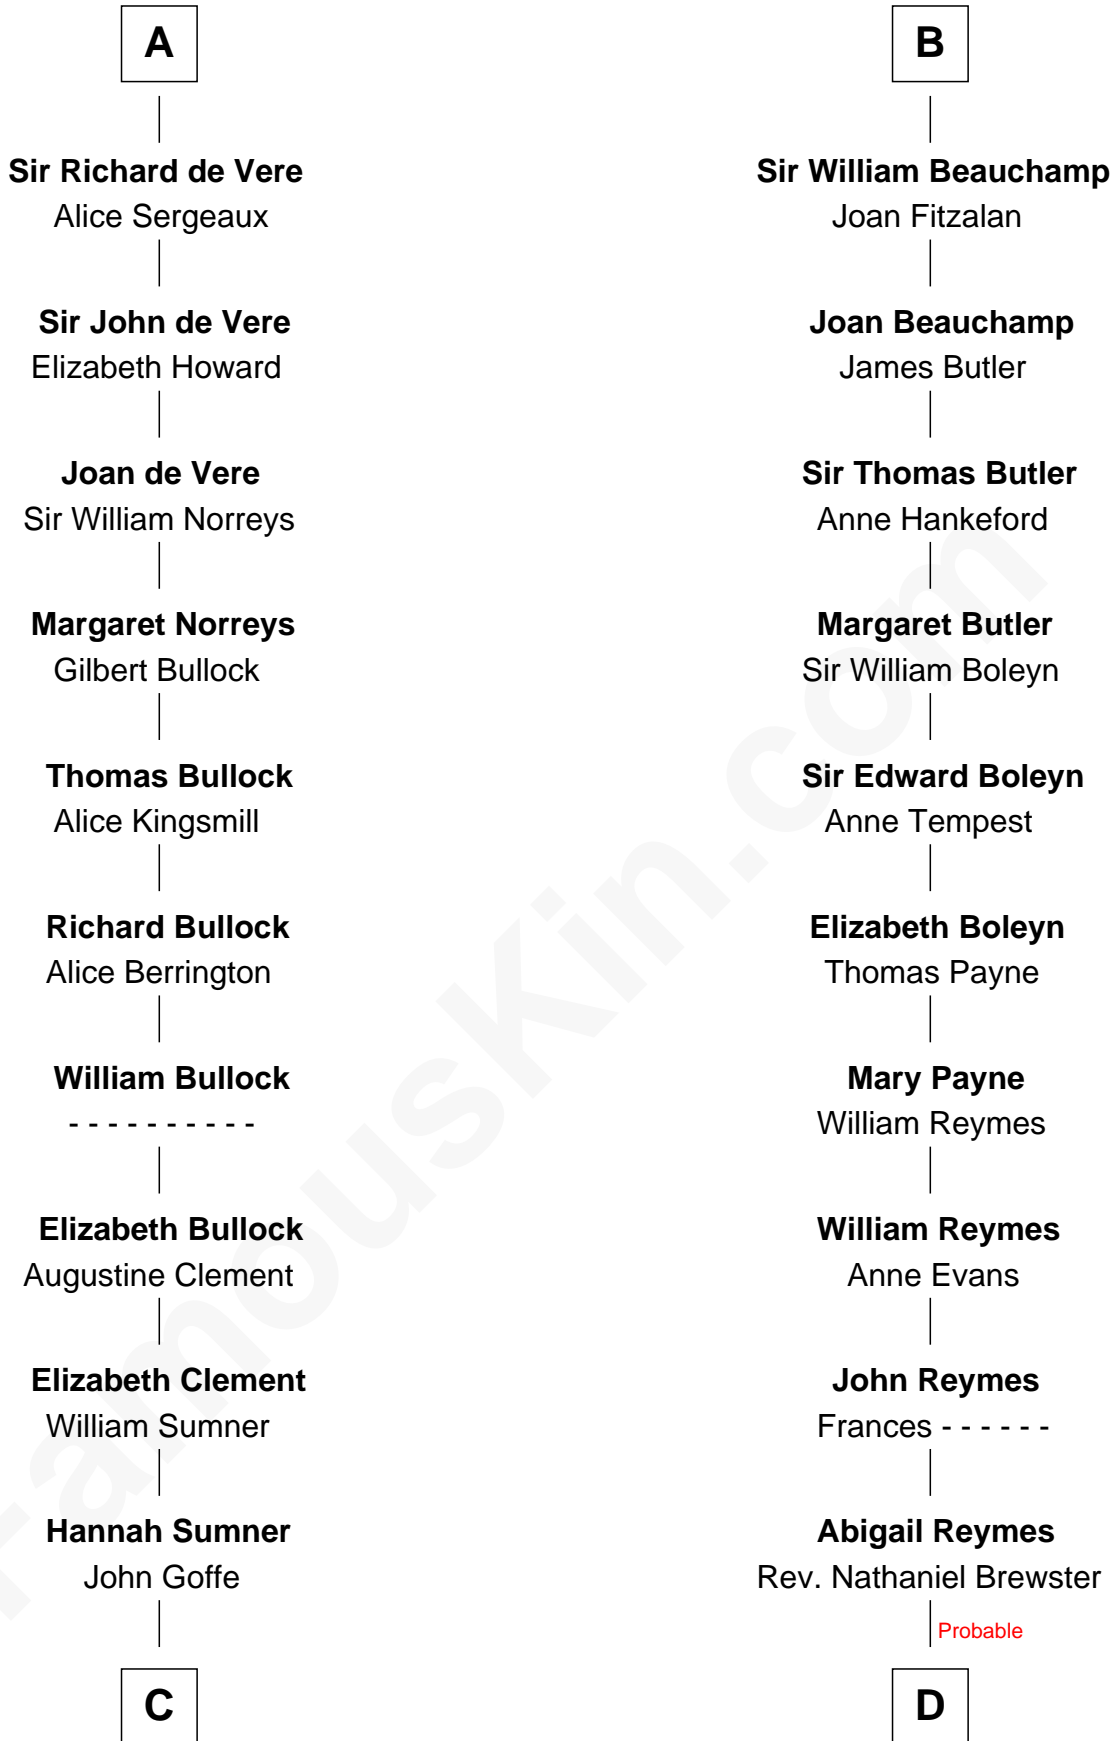

## Relationship Chart of

**Samuel Howard**

*Boston Tea Party Participant*

19th cousin 1 time removed of

**William Floyd**

*Signer of the Declaration of Independence*

**C**

**William Goffe**  
Abigail Richardson

**Martha Goffe**  
Ebenezer Howard

**Samuel Howard**  
*Boston Tea Party Participant*

**D**

**Sarah Brewster**  
Jonathan Smith

**Jonathan Smith**  
Elizabeth Platt

**Tabitha Smith**  
Nicholl Floyd

**William Floyd**  
*Signer of Declaration of Independence*