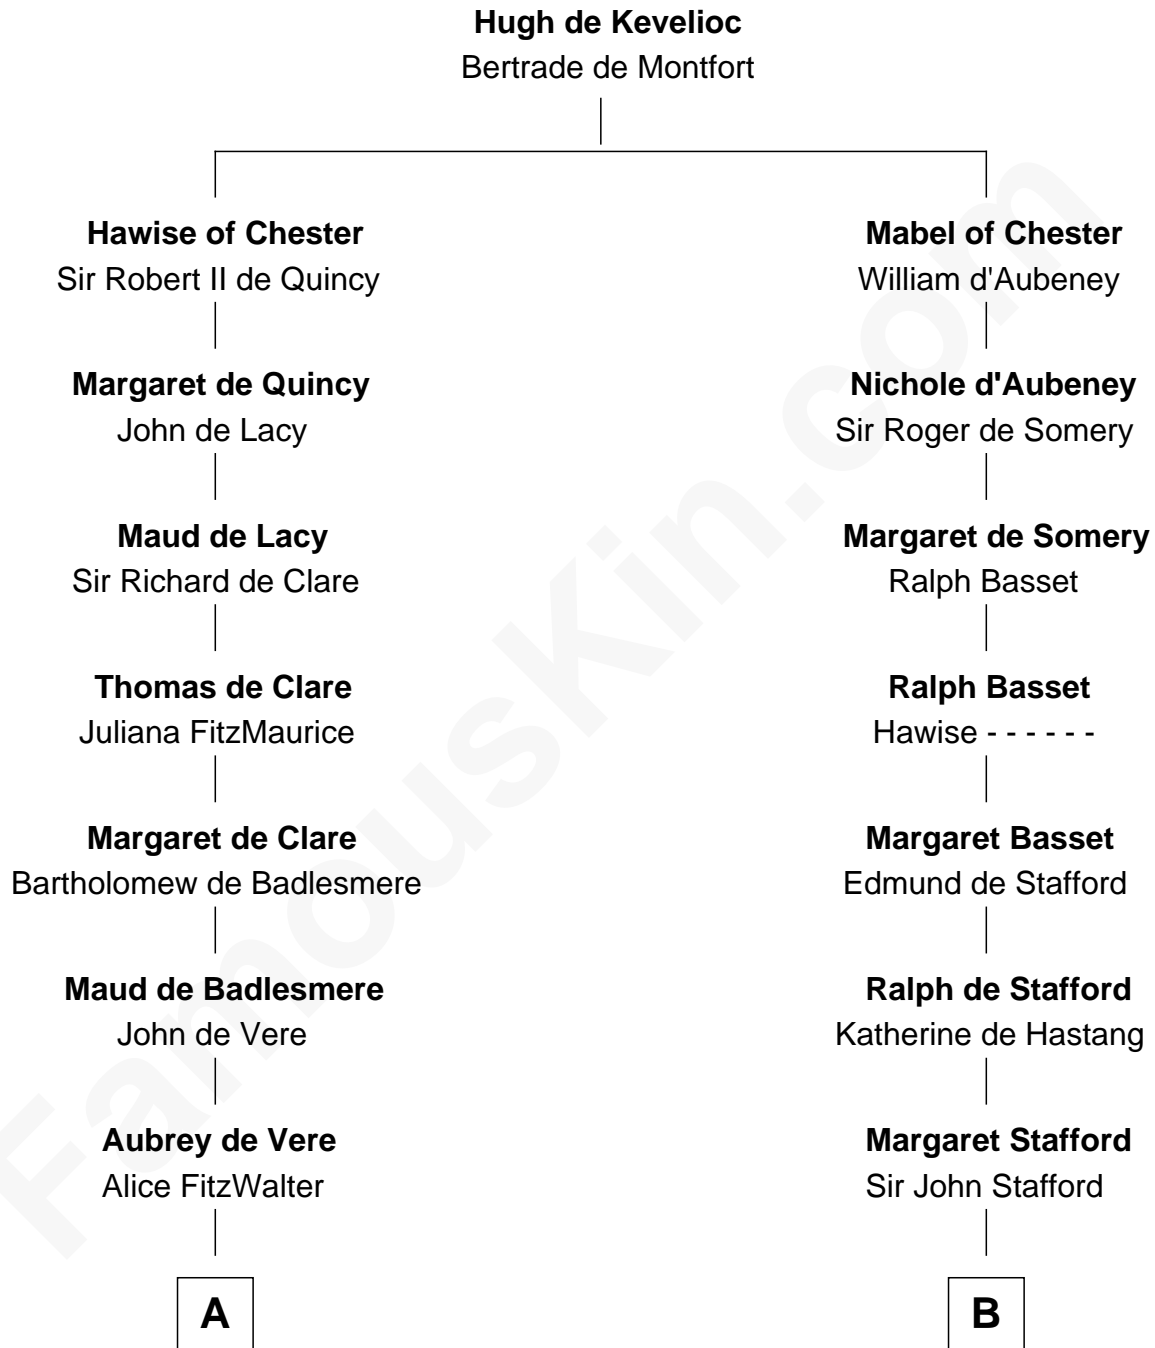

FamousKin.com Relationship Chart of

Samuel Howard

Boston Tea Party Participant

19th cousin 1 time removed of

Robert Townsend

Member of the Culper Spy Ring during the American Revolution

C

William Goffe
Abigail Richardson

Martha Goffe
Ebenezer Howard

Samuel Howard
Boston Tea Party Participant

D

Audrey Almy
James Townsend

Jacob Townsend
Phoebe Seaman

Samuel Townsend
Sarah Stoddard

Robert Townsend
Spy known as "Culper Jr."

FamousKin.com