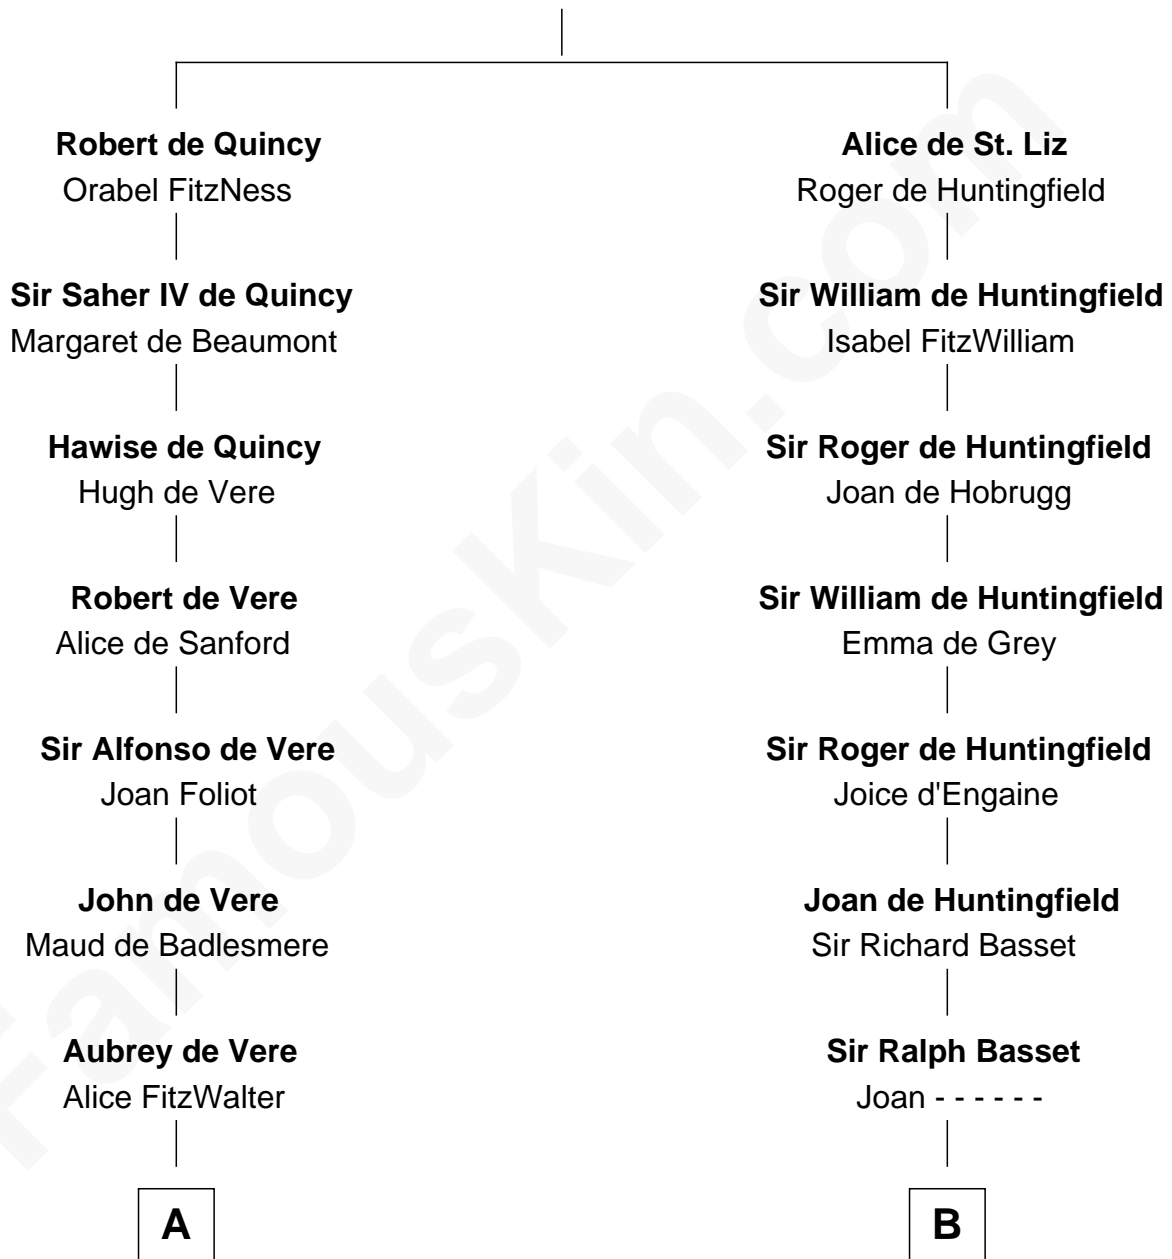

# FamousKin.com Relationship Chart of

**Samuel Howard**

*Boston Tea Party Participant*

19th cousin 2 times removed of

**Robert Townsend**

*Member of the Culper Spy Ring during the American Revolution*

**Saher I de Quincy**

Maud de St. Liz

**C**

**William Goffe**  
Abigail Richardson

**Martha Goffe**  
Ebenezer Howard

**Samuel Howard**  
*Boston Tea Party Participant*

**D**

**Job Almy**  
Mary Unthank

**Audrey Almy**  
James Townsend

**Jacob Townsend**  
Phoebe Seaman

**Samuel Townsend**  
Sarah Stoddard

**Robert Townsend**  
*Spy known as "Culper Jr."*

FamousKin.com