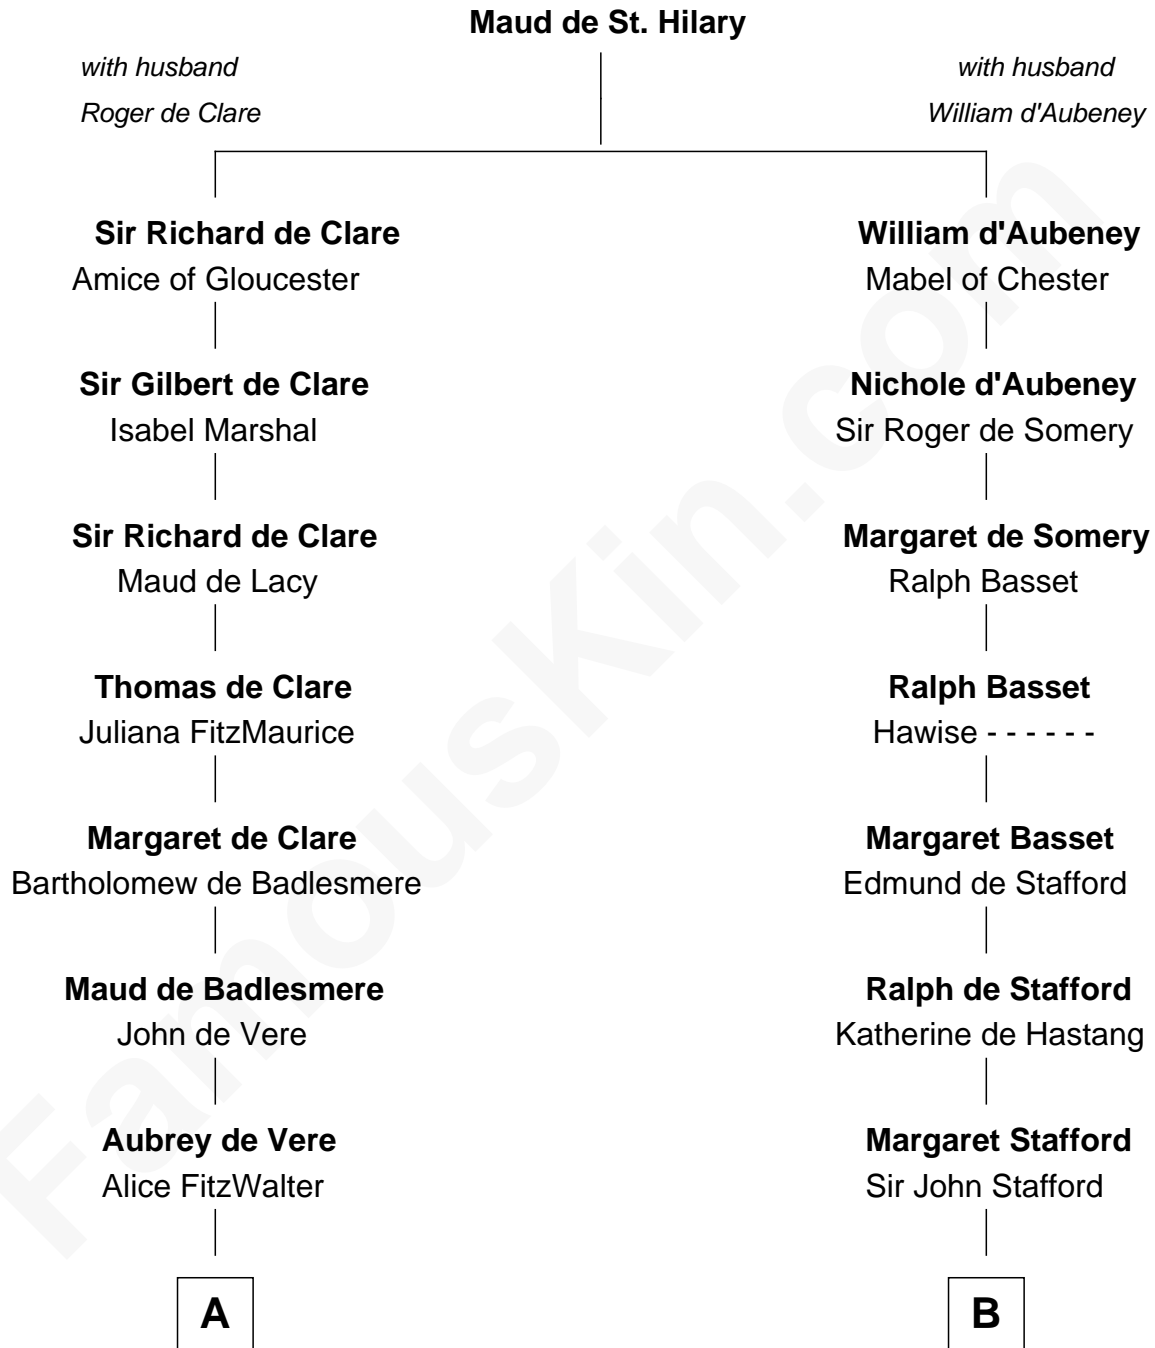

FamousKin.com Relationship Chart of

Samuel Howard

Boston Tea Party Participant

19th cousin 1 time removed of

Robert Townsend

Member of the Culper Spy Ring during the American Revolution

C

William Goffe
Abigail Richardson

Martha Goffe
Ebenezer Howard

Samuel Howard
Boston Tea Party Participant

D

Audrey Almy
James Townsend

Jacob Townsend
Phoebe Seaman

Samuel Townsend
Sarah Stoddard

Robert Townsend
Spy known as "Culper Jr."

FamousKin.com