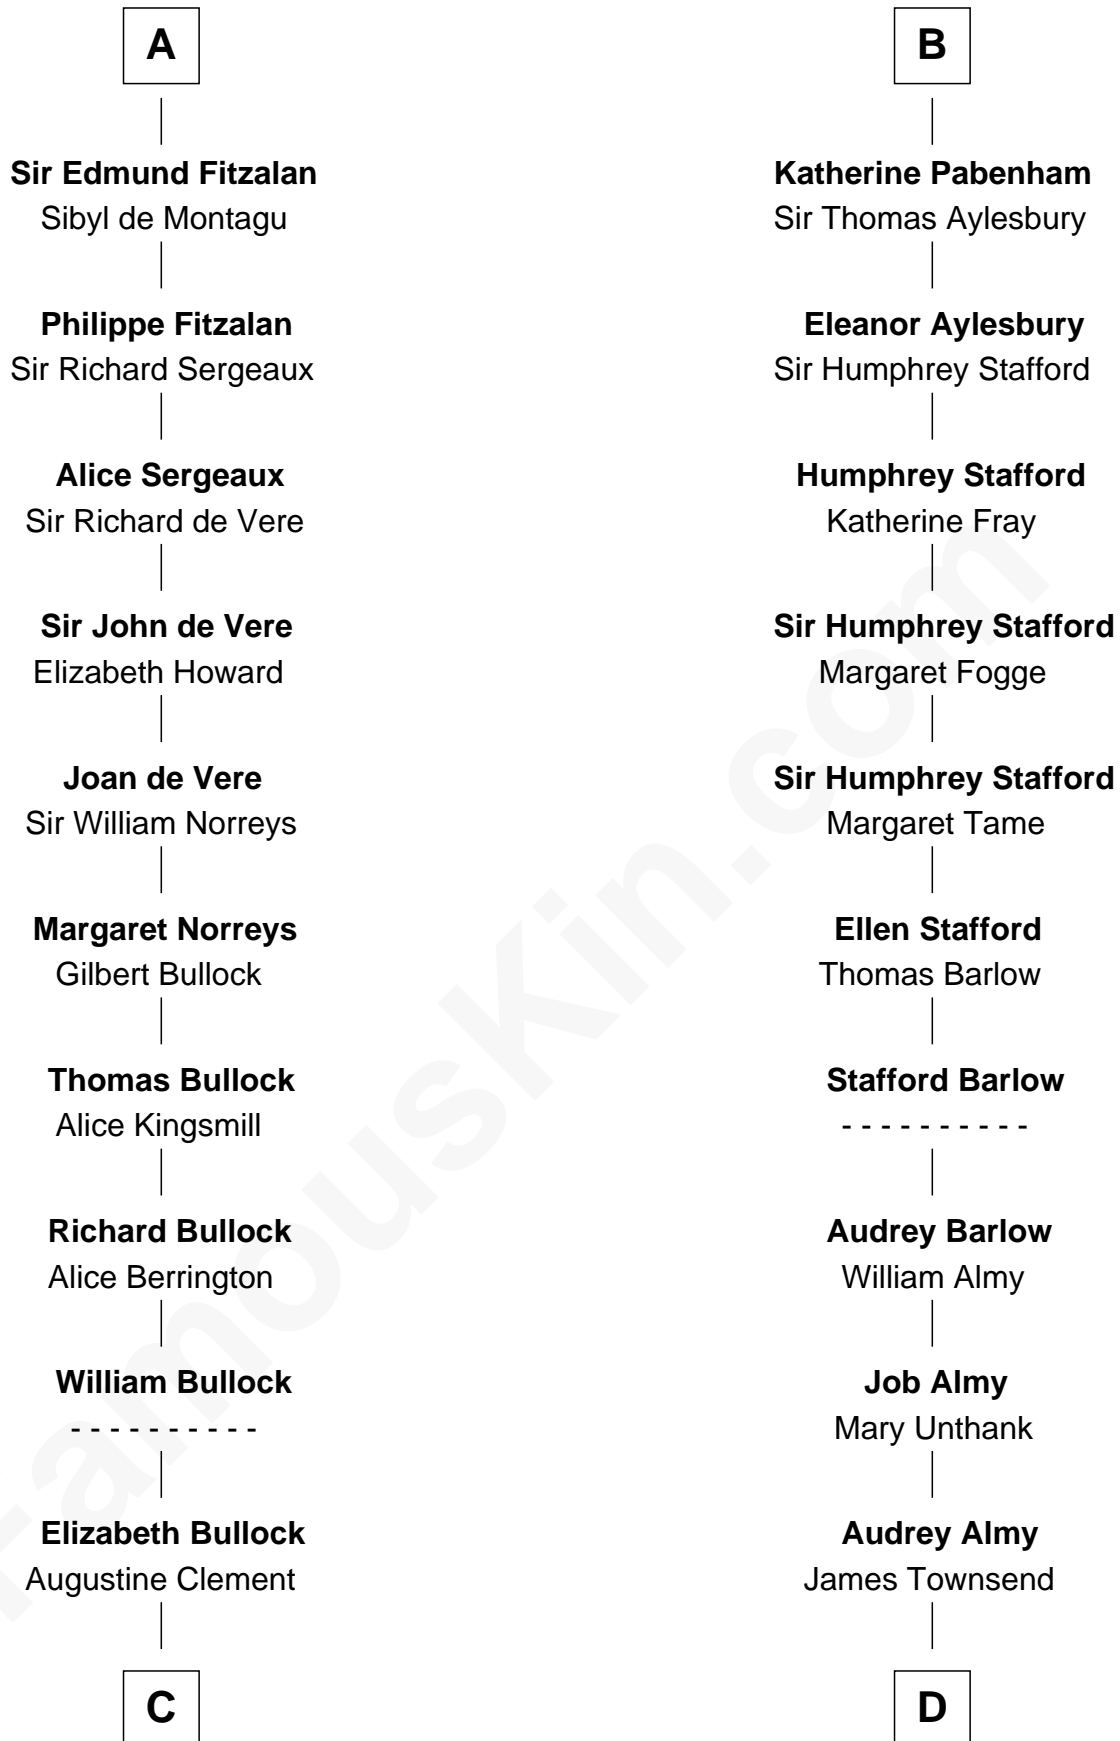

FamousKin.com Relationship Chart of

Samuel Howard

Boston Tea Party Participant

19th cousin 2 times removed of

Robert Townsend

Member of the Culper Spy Ring during the American Revolution

C

Elizabeth Clement

William Sumner

Hannah Sumner

John Goffe

William Goffe

Abigail Richardson

Martha Goffe

Ebenezer Howard

Samuel Howard

Boston Tea Party Participant

D

Jacob Townsend

Phoebe Seaman

Samuel Townsend

Sarah Stoddard

Robert Townsend

Spy known as "Culper Jr."