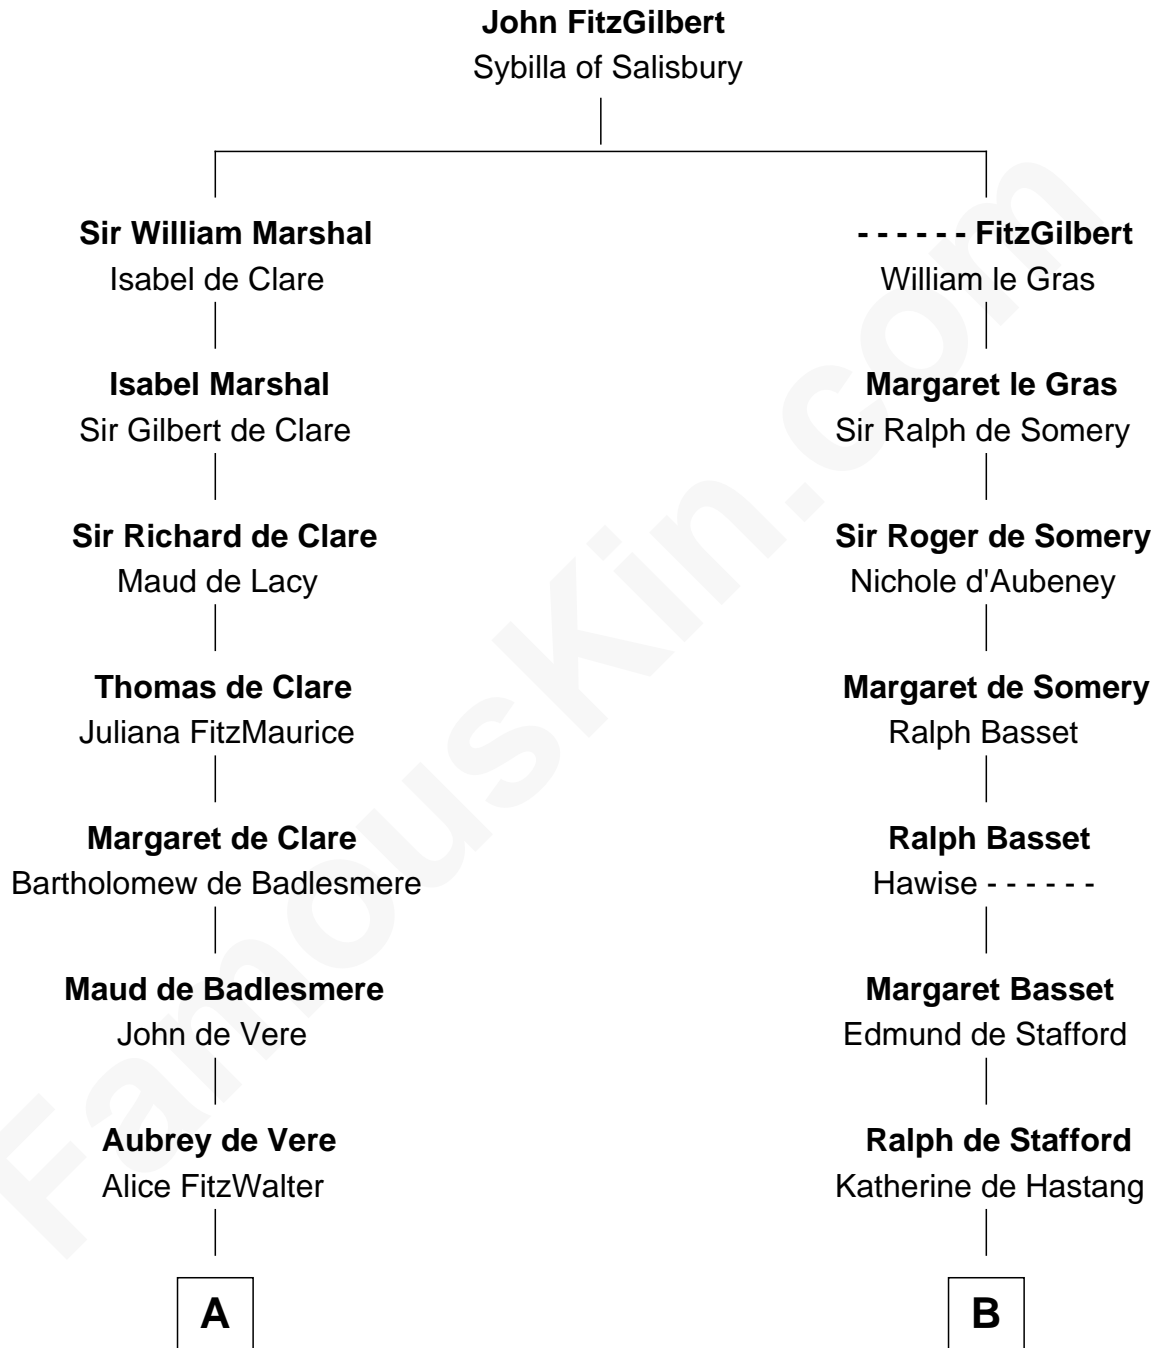

FamousKin.com Relationship Chart of

Samuel Howard

Boston Tea Party Participant

19th cousin 2 times removed of

Robert Townsend

Member of the Culper Spy Ring during the American Revolution

C

William Goffe
Abigail Richardson

Martha Goffe
Ebenezer Howard

Samuel Howard
Boston Tea Party Participant

D

Job Almy
Mary Unthank

Audrey Almy
James Townsend

Jacob Townsend
Phoebe Seaman

Samuel Townsend
Sarah Stoddard

Robert Townsend
Spy known as "Culper Jr."