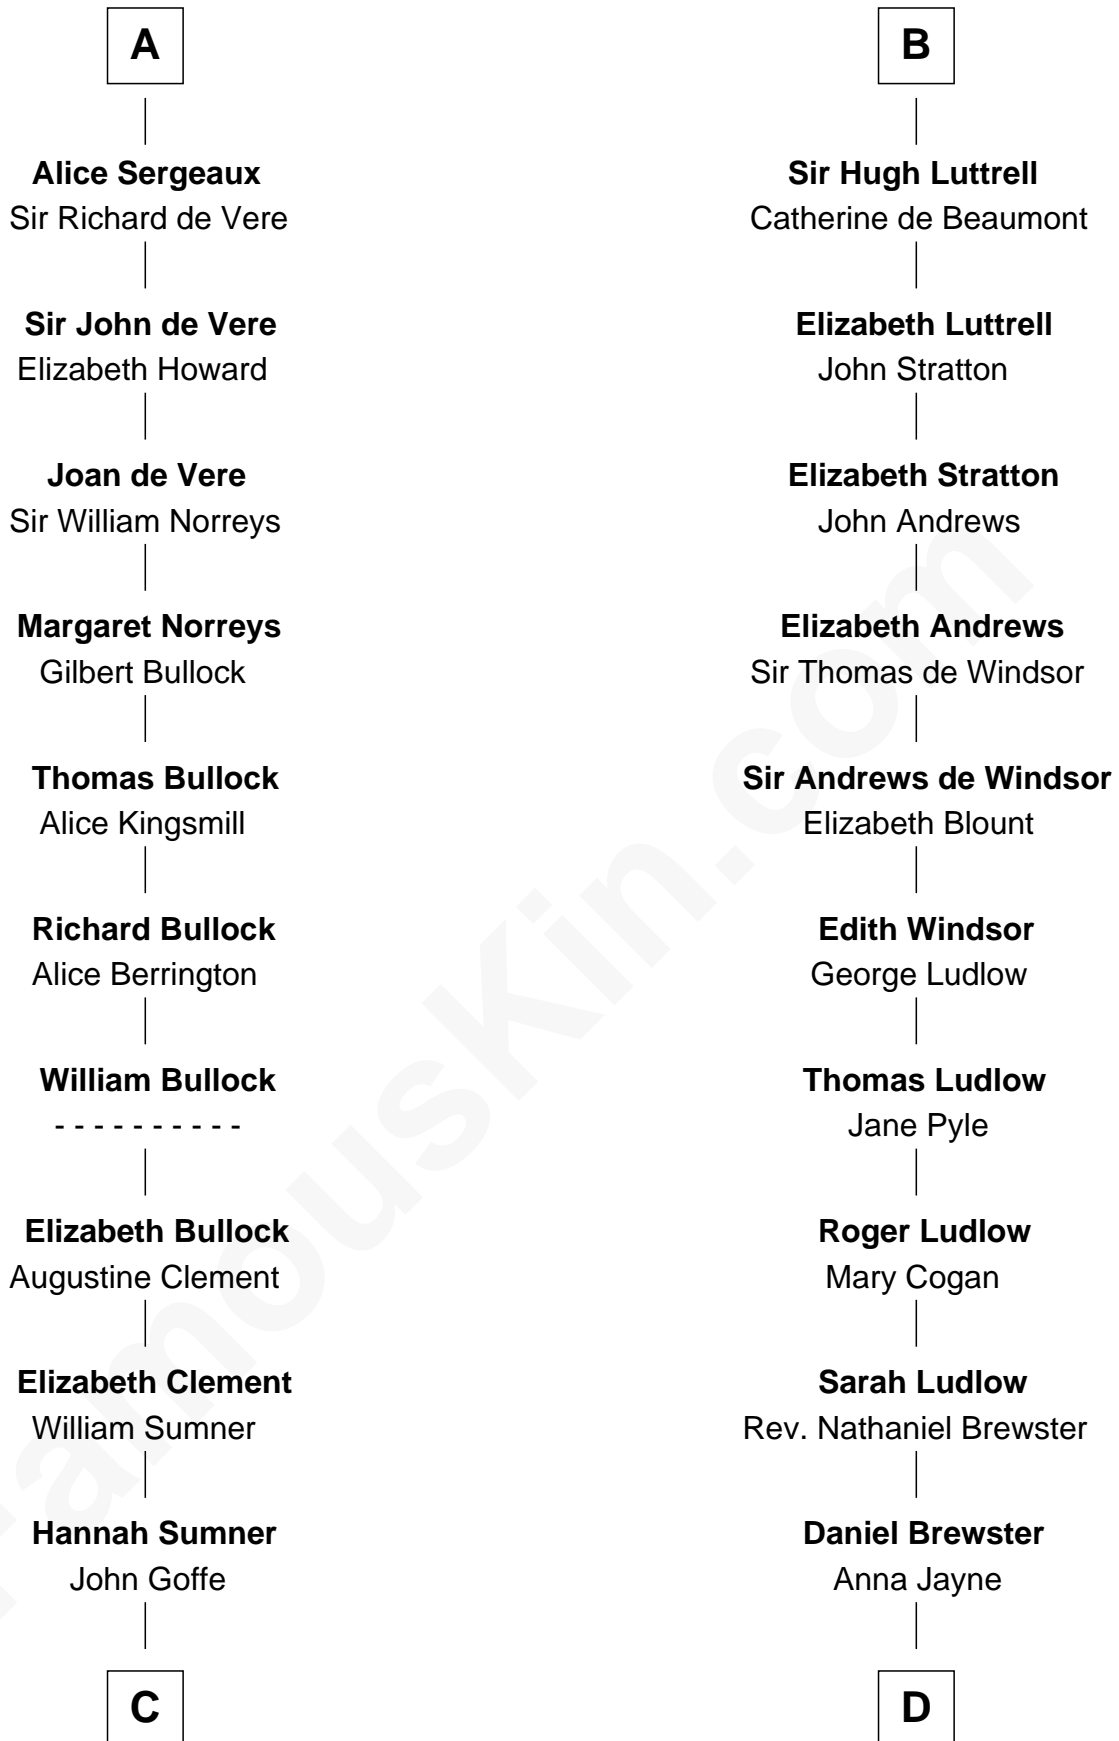

FamousKin.com

Relationship Chart of

Samuel Howard

Boston Tea Party Participant

18th cousin 1 time removed of

Caleb Brewster

Member of the Culper Spy Ring during the American Revolution

Sir Geoffrey FitzPiers

Margaret de Bohun

Sir Hugh de Courtnay

Philippe Fitzalan

Sir Richard Sergeaux

Elizabeth de Courtnay

Sir Andrew Luttrell

A

B

C

William Goffe
Abigail Richardson

Martha Goffe
Ebenezer Howard

Samuel Howard
Boston Tea Party Participant

D

Benjamin Brewster
Sarah Biggs

Caleb Brewster
Member of the Culper Spy Ring

FamousKin.com