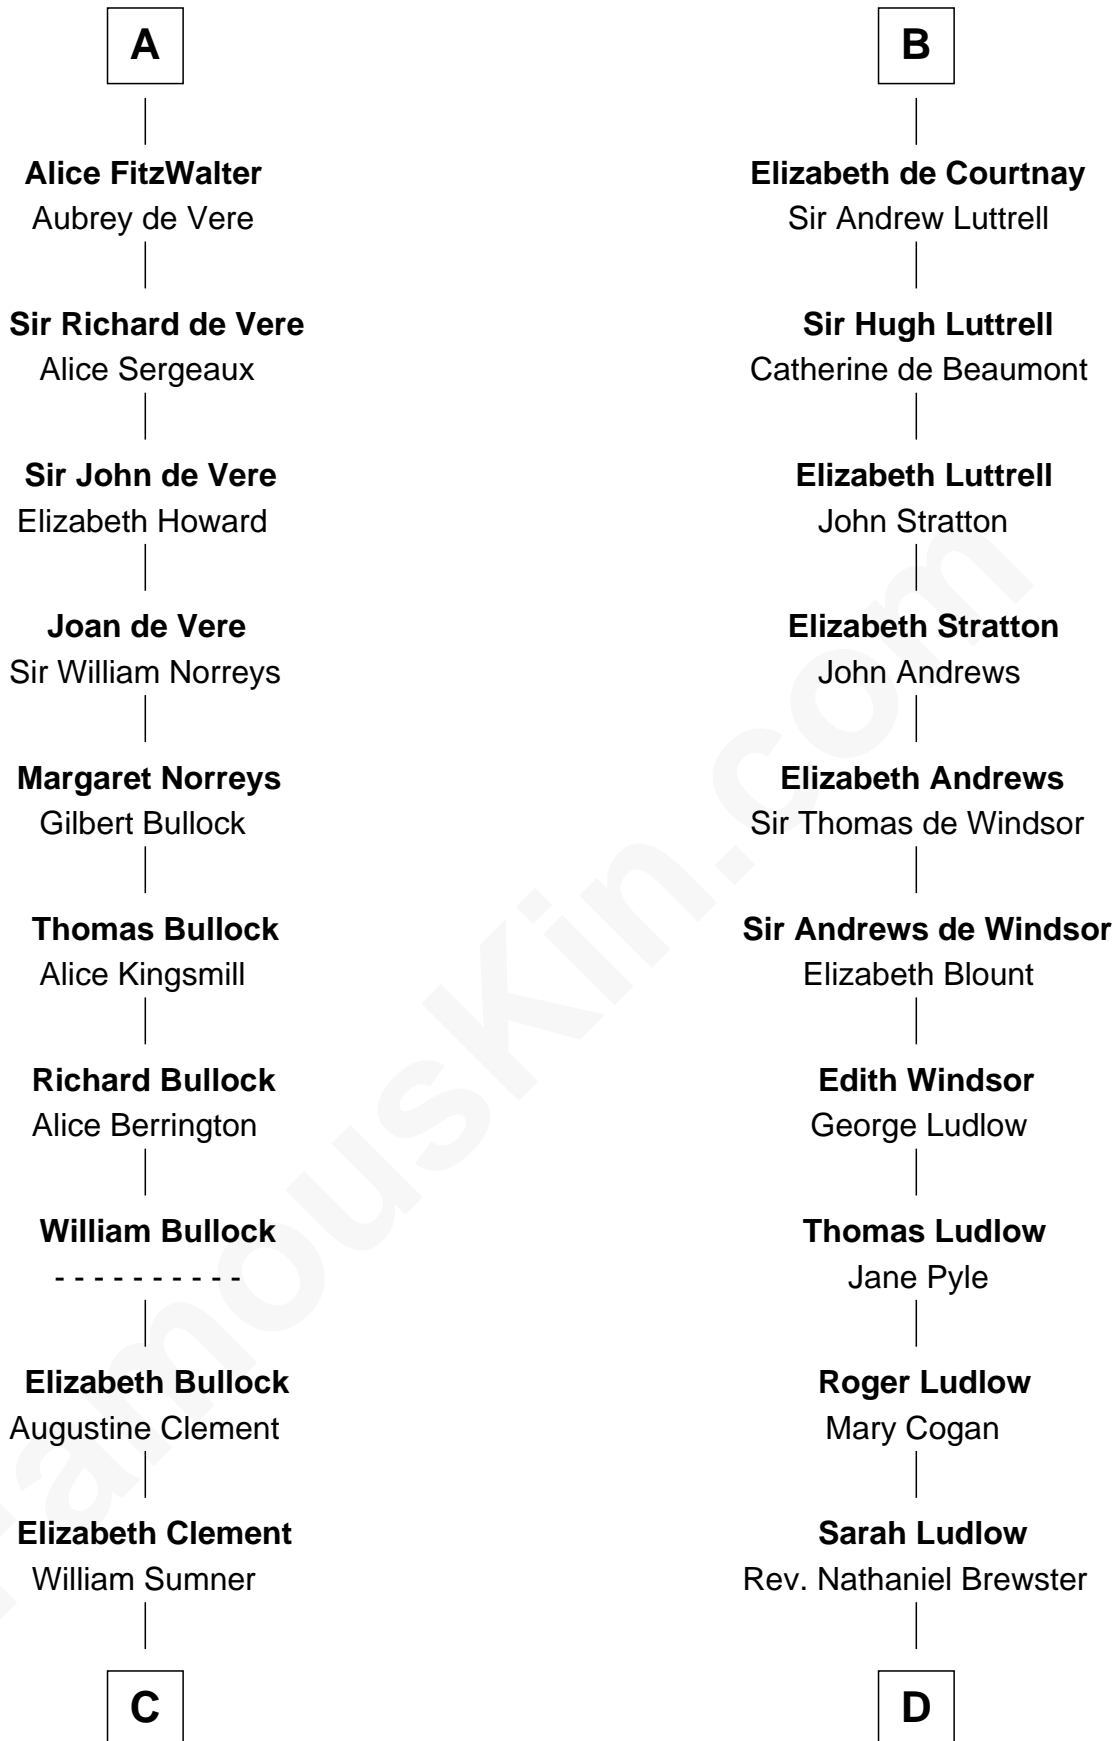

FamousKin.com Relationship Chart of

Samuel Howard

Boston Tea Party Participant

19th cousin 1 time removed of

Caleb Brewster

Member of the Culper Spy Ring during the American Revolution

Henry I, King of England
Maud of Scotland

Maud of England
Geoffrey Plantagenet

Henry II, King of England
Ida de Tony

Sir William Longespee
Ela of Salisbury

Ida Longespee
Sir Walter FitzRobert

Sir Robert FitzWalter
Eleanor de Ferrers

Sir Robert FitzWalter
Joan de Multon

Sir John FitzWalter
Eleanor de Percy

A

Maud of England
Geoffrey Plantagenet

Henry II, King of England
Eleanor of Aquitaine

John, King of England
Isabelle of Angoulême

Henry III, King of England
Eleanor of Provence

Edward I, King of England
Eleanor of Castile

Elizabeth Plantagenet
Humphrey de Bohun

Margaret de Bohun
Sir Hugh de Courtney

B

C

Hannah Sumner

John Goffe

William Goffe