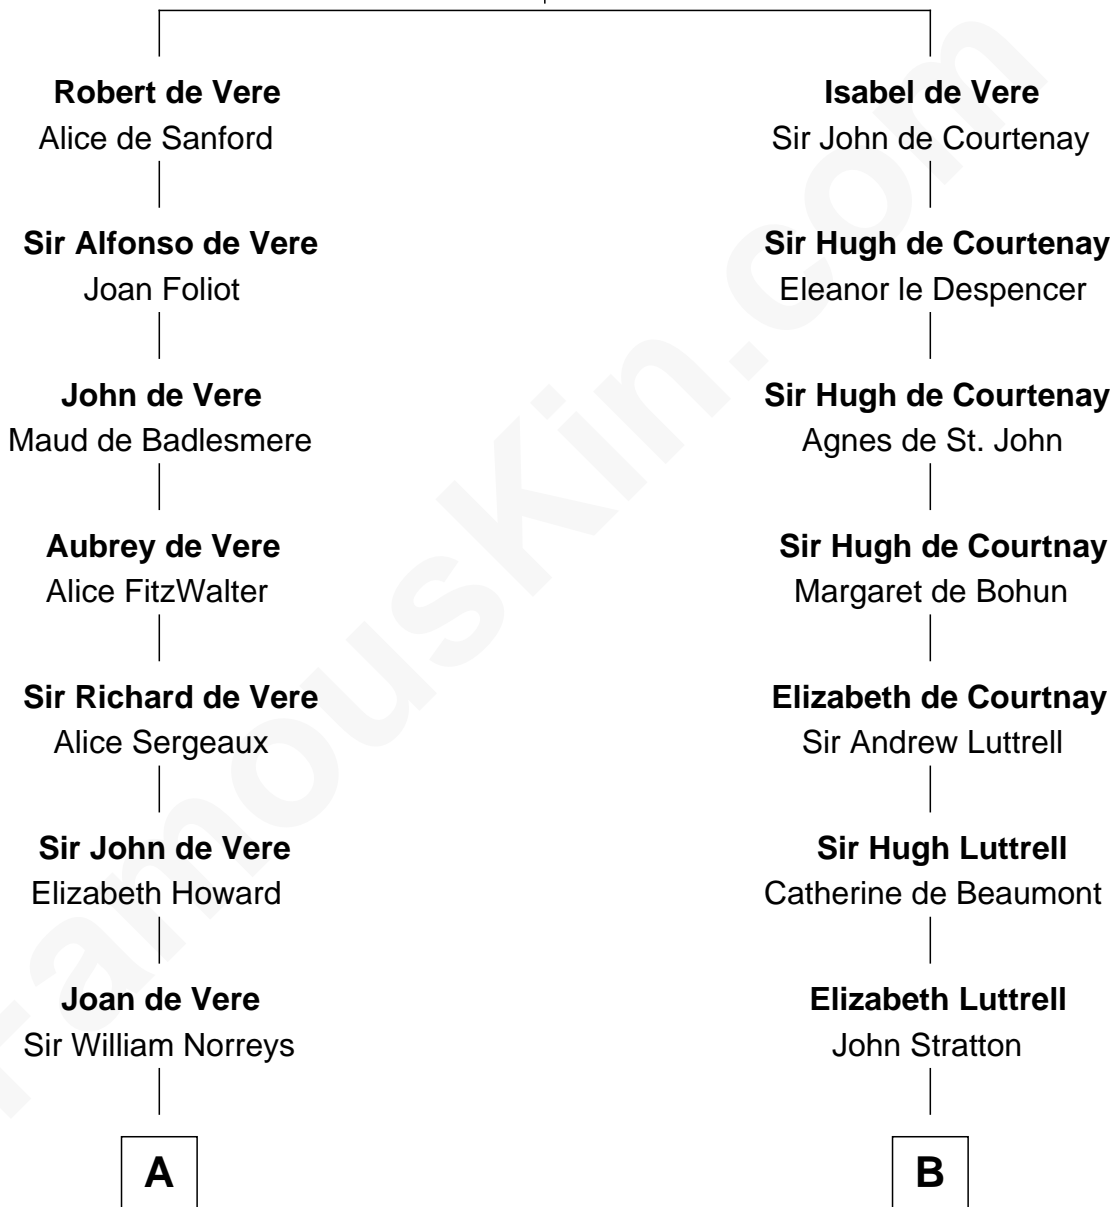

FamousKin.com Relationship Chart of

Samuel Howard

Boston Tea Party Participant

16th cousin of

Caleb Brewster

Member of the Culper Spy Ring during the American Revolution

Hugh de Vere
Hawise de Quincy

A

Margaret Norreys

Gilbert Bullock

Thomas Bullock

Alice Kingsmill

Richard Bullock

Alice Berrington

William Bullock

Elizabeth Bullock

Ebenezer Howard

Samuel Howard

Boston Tea Party Participant

B

Elizabeth Stratton

John Andrews

Elizabeth Andrews

Sir Thomas de Windsor