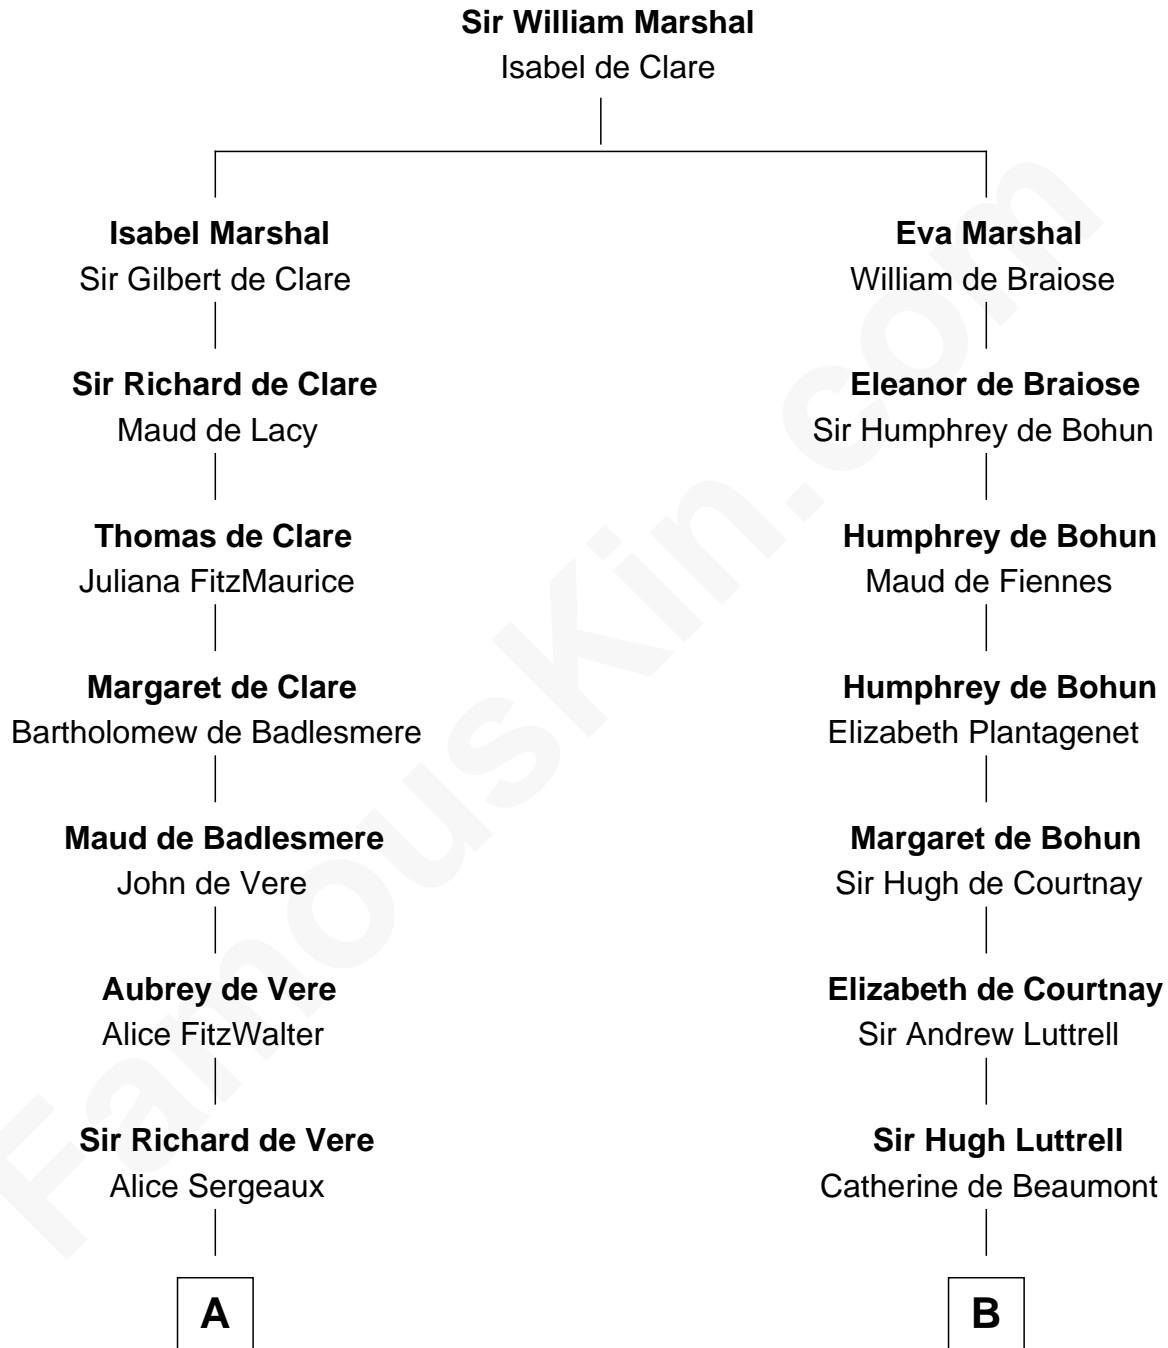

FamousKin.com

Relationship Chart of

Samuel Howard

Boston Tea Party Participant

17th cousin 1 time removed of

Caleb Brewster

Member of the Culper Spy Ring during the American Revolution

C

—
Martha Goffe
Ebenezer Howard

—
Samuel Howard
Boston Tea Party Participant

FamousKin.com