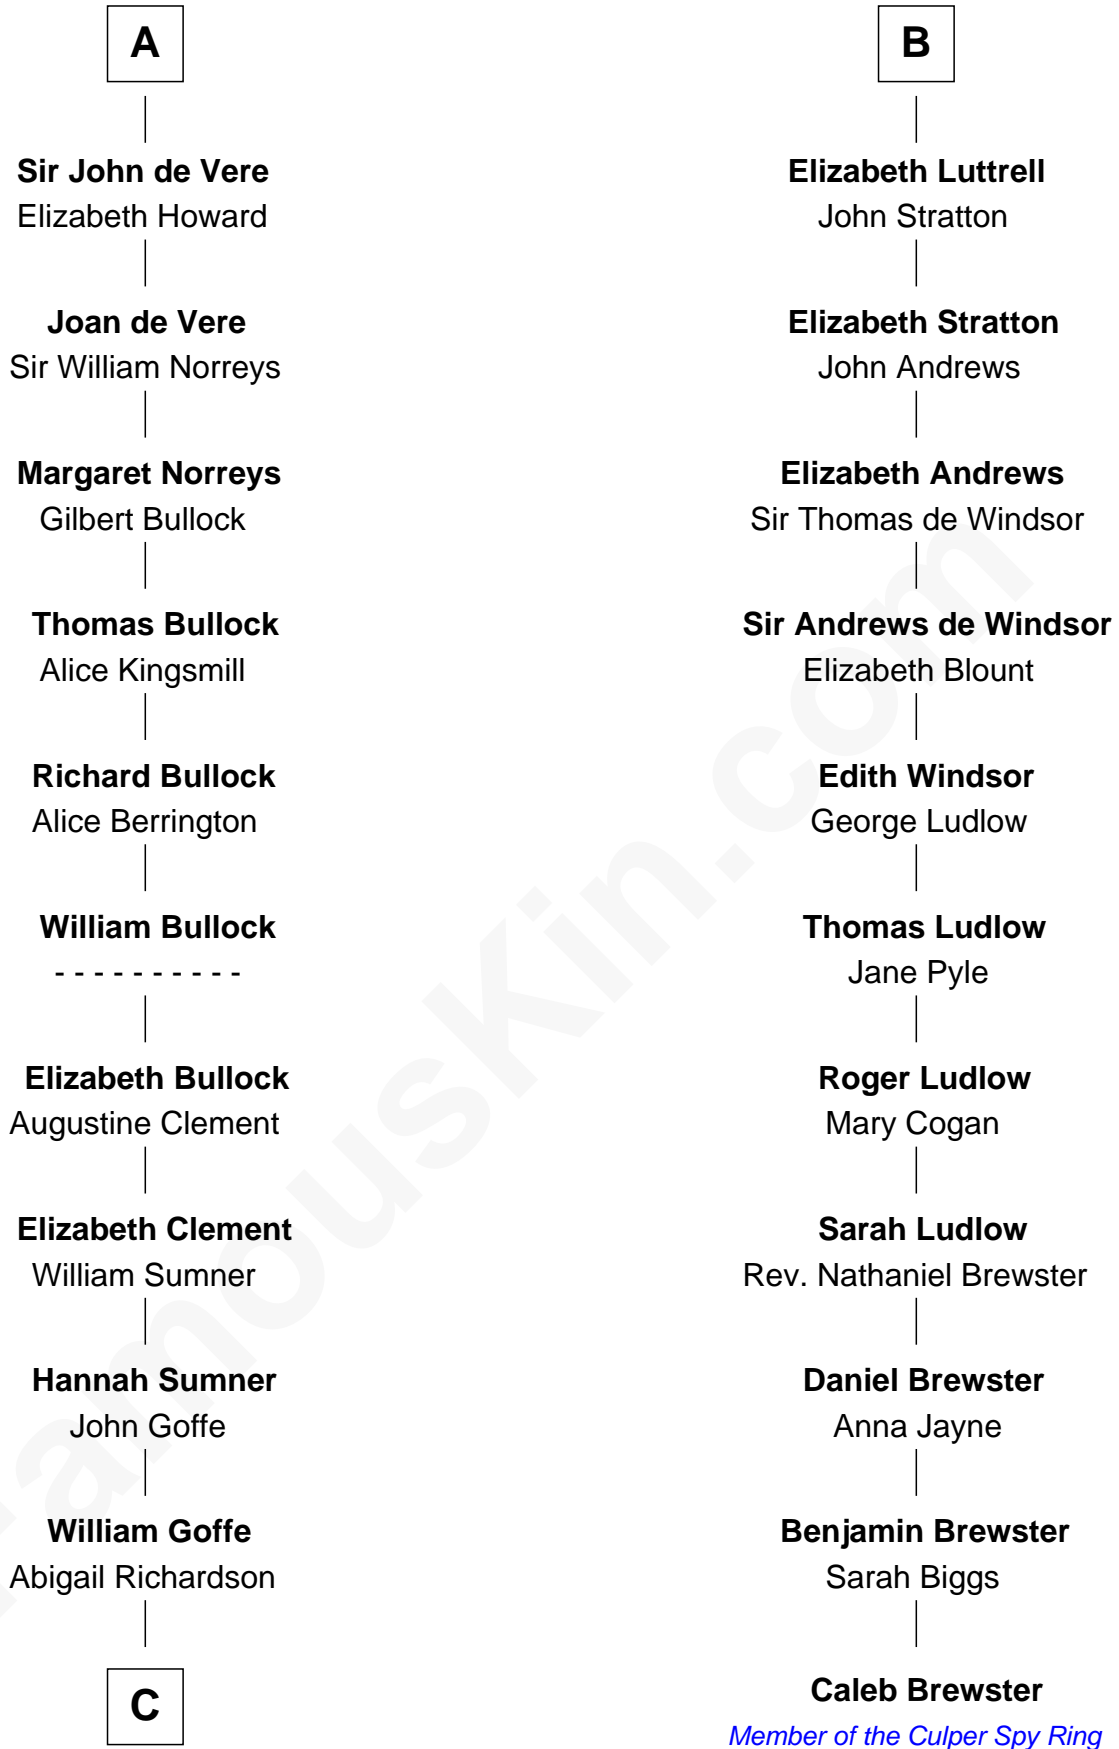

FamousKin.com

Relationship Chart of

Samuel Howard

Boston Tea Party Participant

17th cousin 1 time removed of

Caleb Brewster

Member of the Culper Spy Ring during the American Revolution

C

—
Martha Goffe
Ebenezer Howard

—
Samuel Howard
Boston Tea Party Participant

FamousKin.com