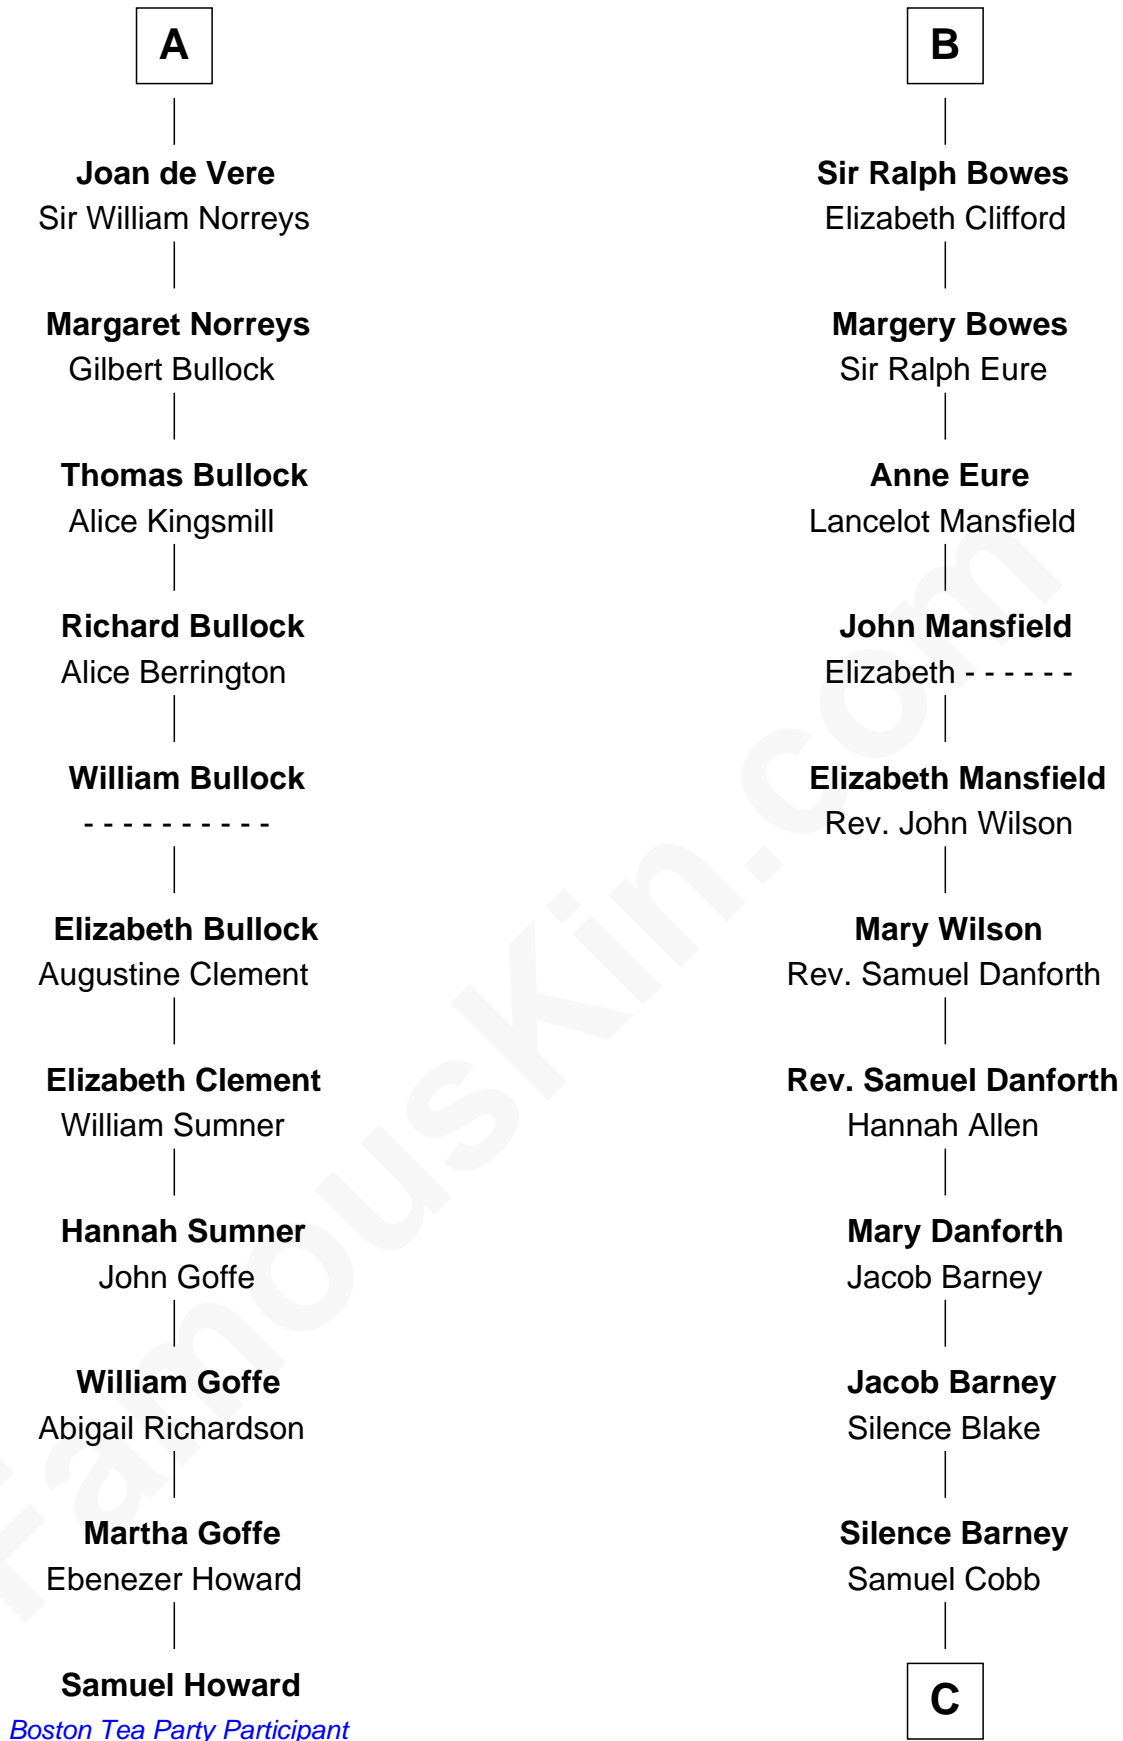

FamousKin.com Relationship Chart of

Samuel Howard

Boston Tea Party Participant

17th cousin 4 times removed of

Sandra Day O'Connor

First Female U.S. Supreme Court Justice

C

Lettice Carlyle Cobb

Luke Day

Hollis Day

Eliza L. Flanders

Henry Clay Day

Alice Edith Hilton

Henry R. Day

Ada Mae Wilkey

Sandra Day O'Connor

U.S. Supreme Court Justice

FamousKin.com