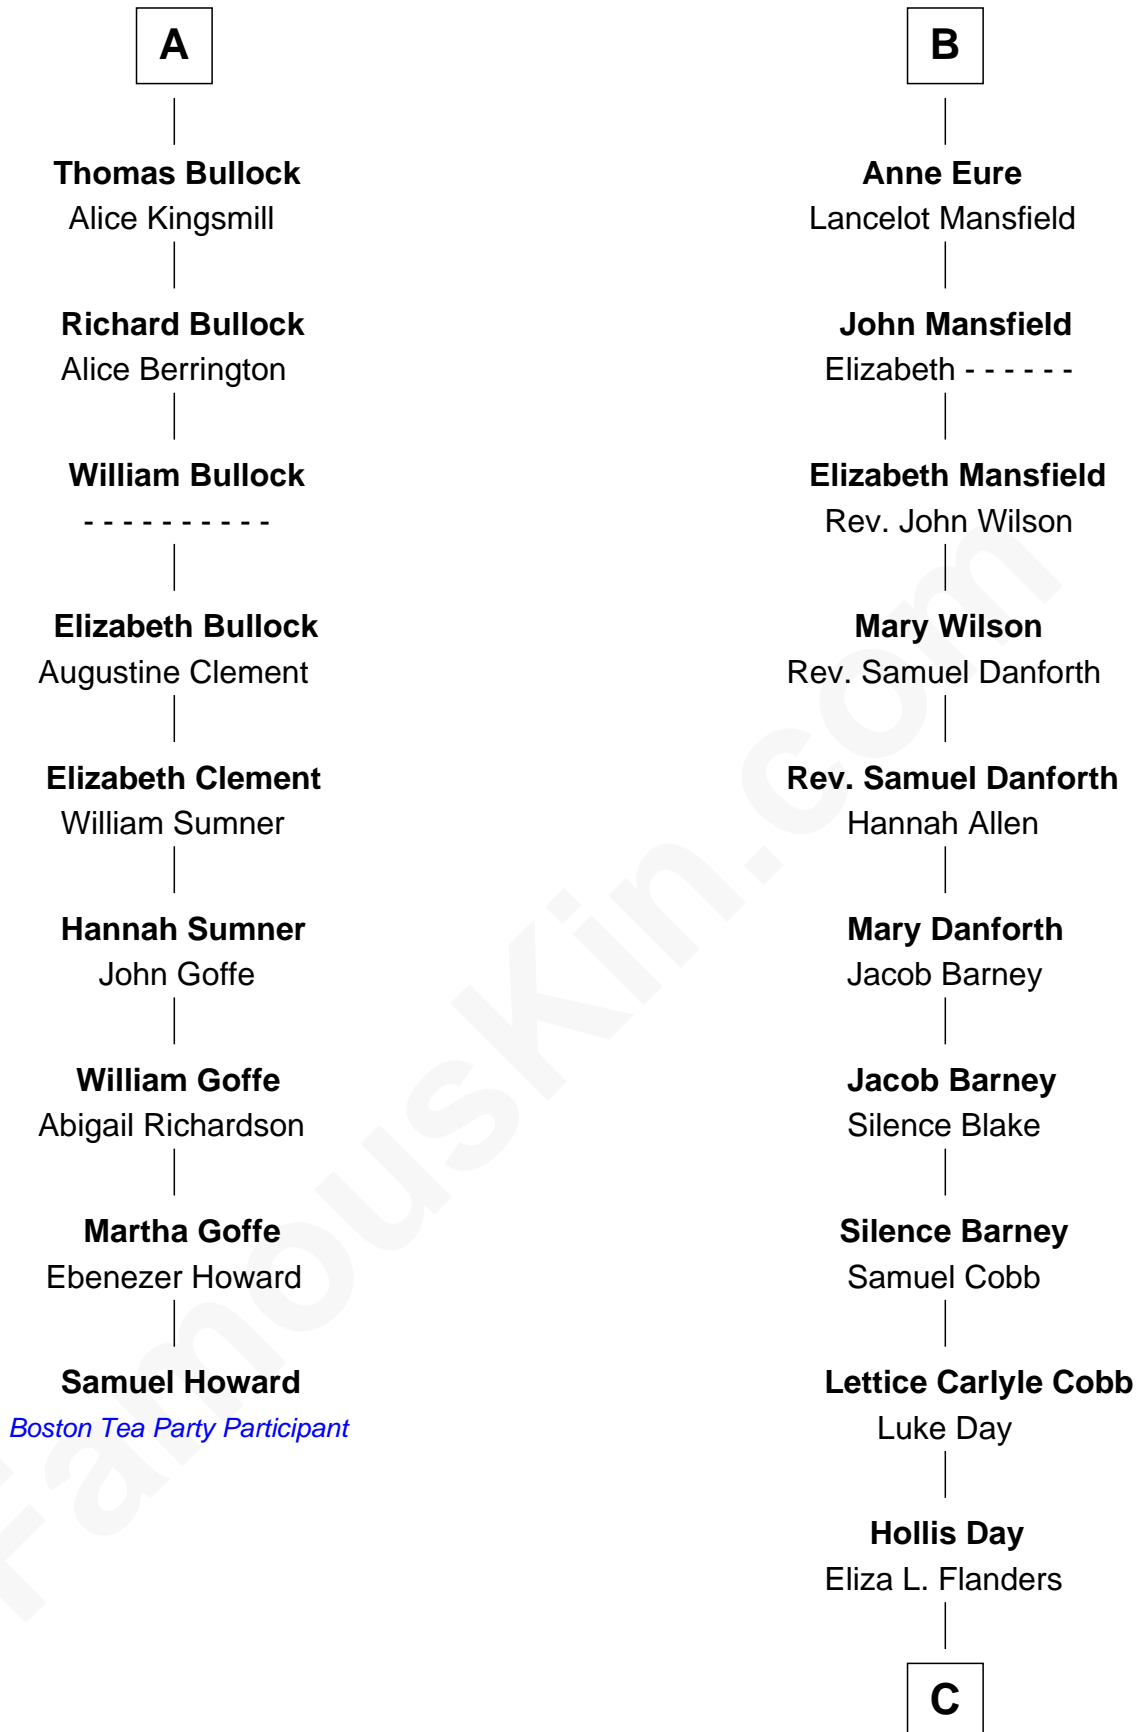

FamousKin.com Relationship Chart of

Samuel Howard

Boston Tea Party Participant

15th cousin 4 times removed of

Sandra Day O'Connor

First Female U.S. Supreme Court Justice

C

Henry Clay Day
Alice Edith Hilton

Henry R. Day
Ada Mae Wilkey

Sandra Day O'Connor
U.S. Supreme Court Justice

FamousKin.com