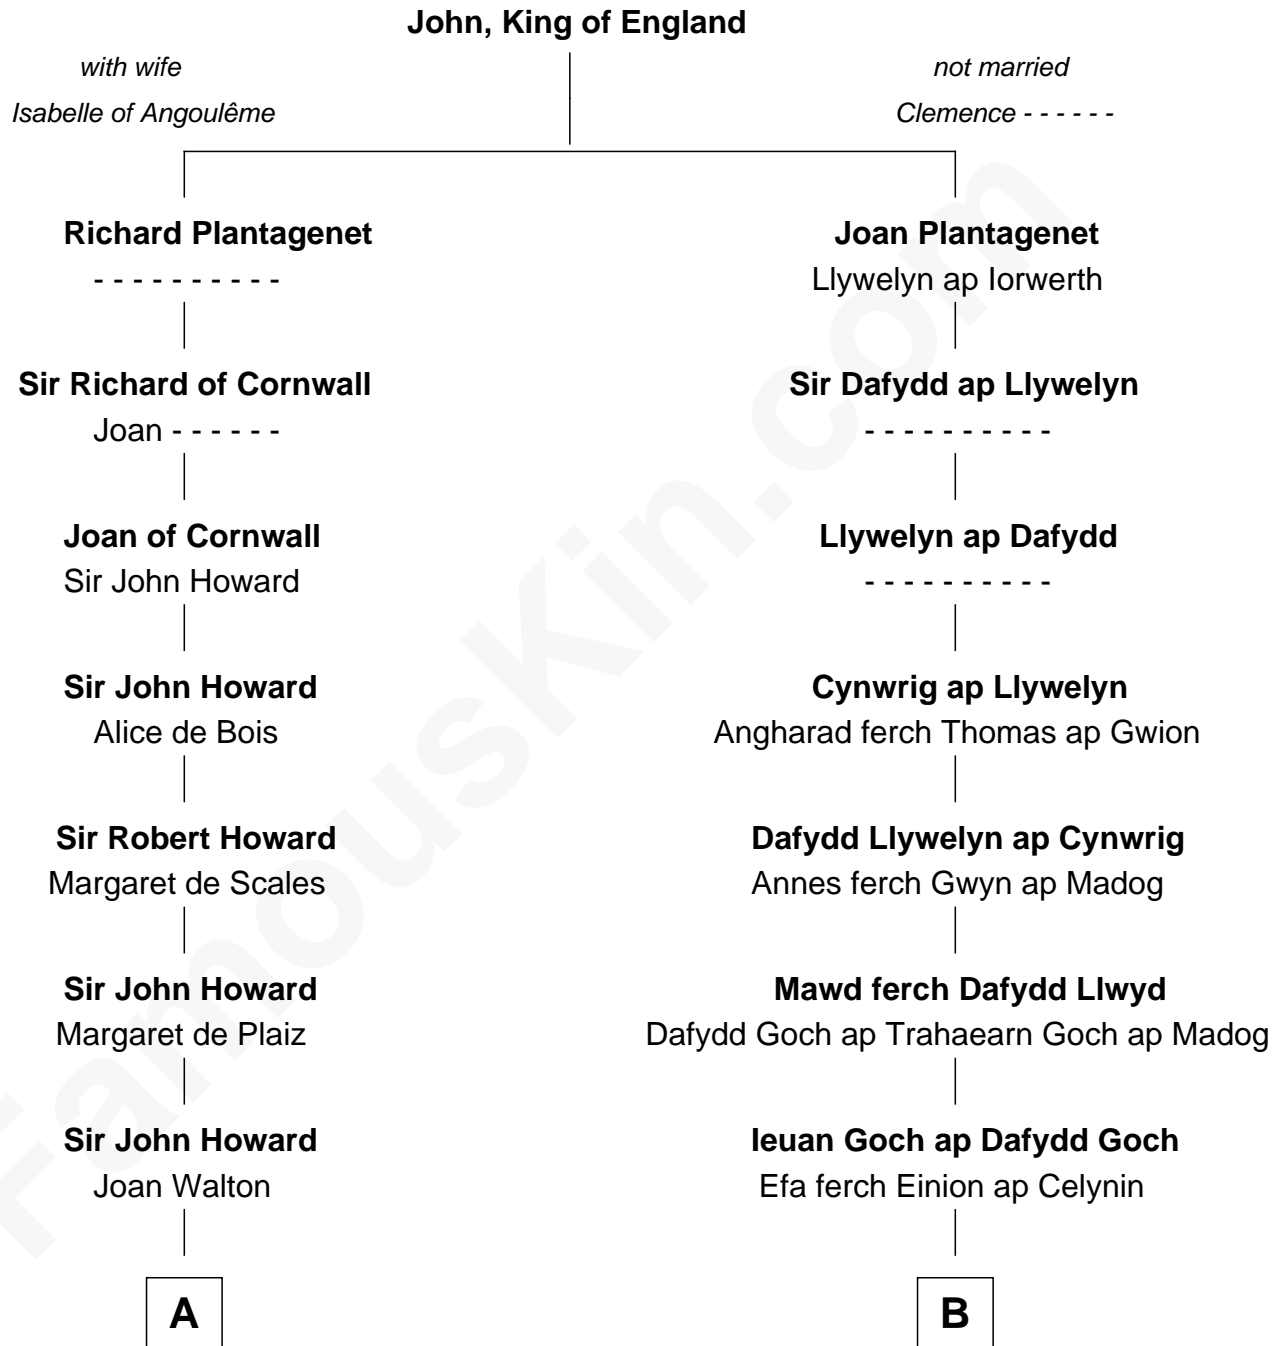

FamousKin.com

Relationship Chart of

Samuel Howard

Boston Tea Party Participant

17th cousin 1 time removed of

Elihu Yale

Benefactor and Namesake of Yale College

C

—
Martha Goffe
Ebenezer Howard

—
Samuel Howard
Boston Tea Party Participant

FamousKin.com