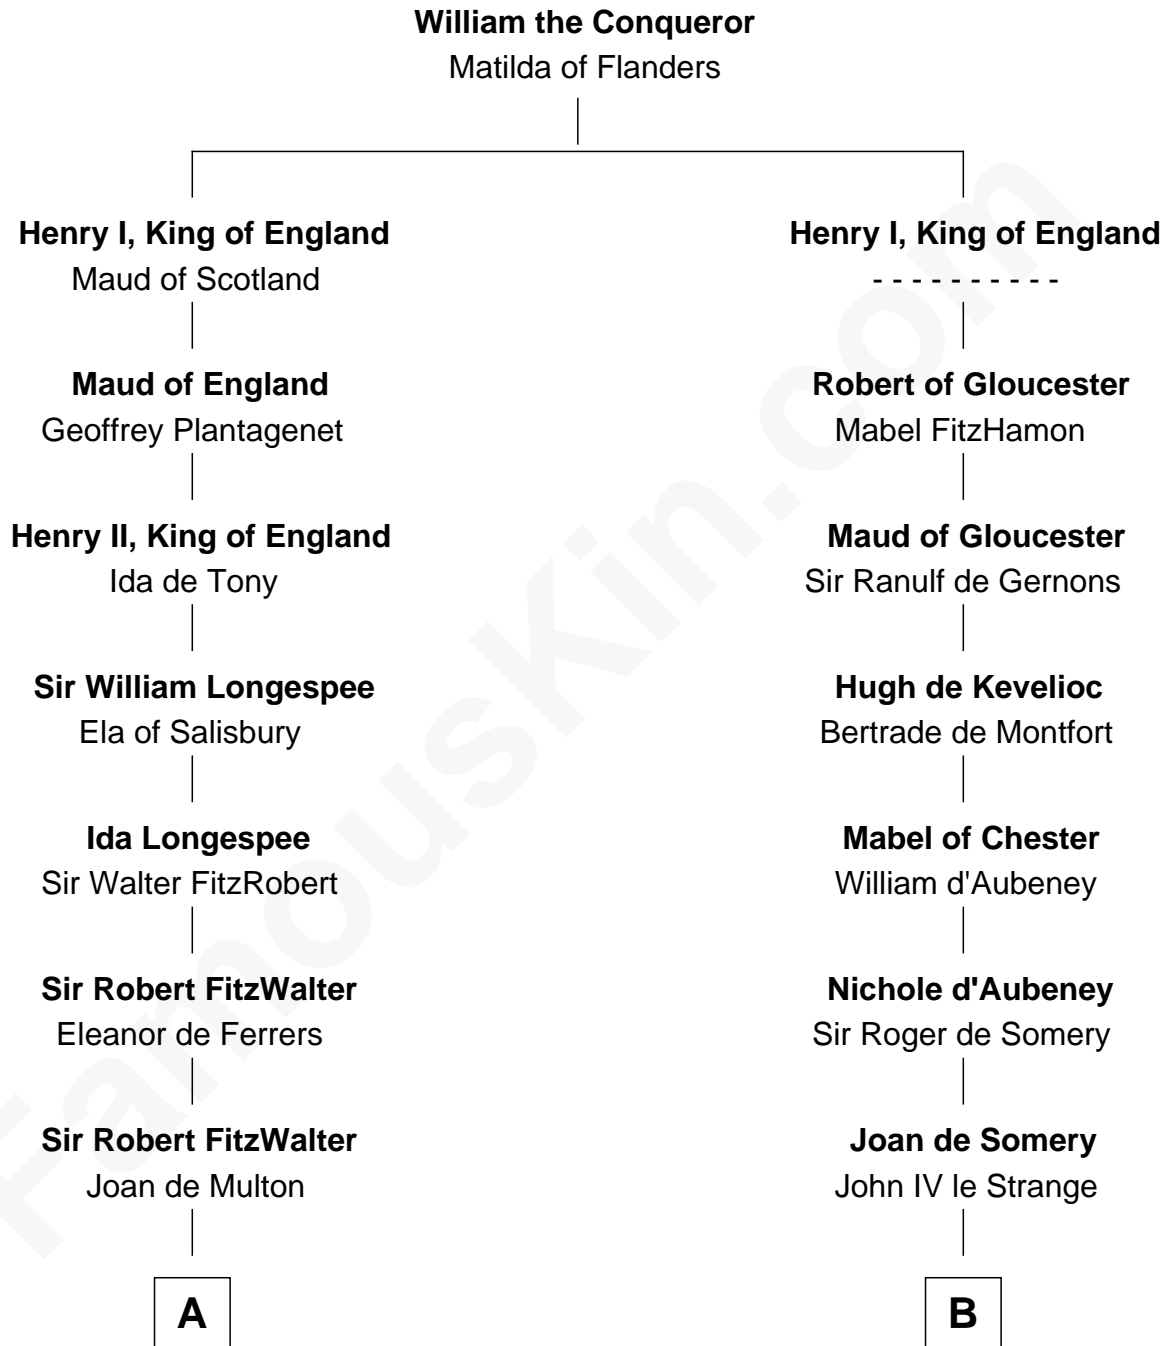

## Relationship Chart of

**Samuel Howard**

*Boston Tea Party Participant*

18th cousin 3 times removed of

**Elihu Yale**

*Benefactor and Namesake of Yale College*

**C**

**Elizabeth Clement**

William Sumner

**Hannah Sumner**

John Goffe

**William Goffe**

Abigail Richardson

**Martha Goffe**

Ebenezer Howard

**Samuel Howard**