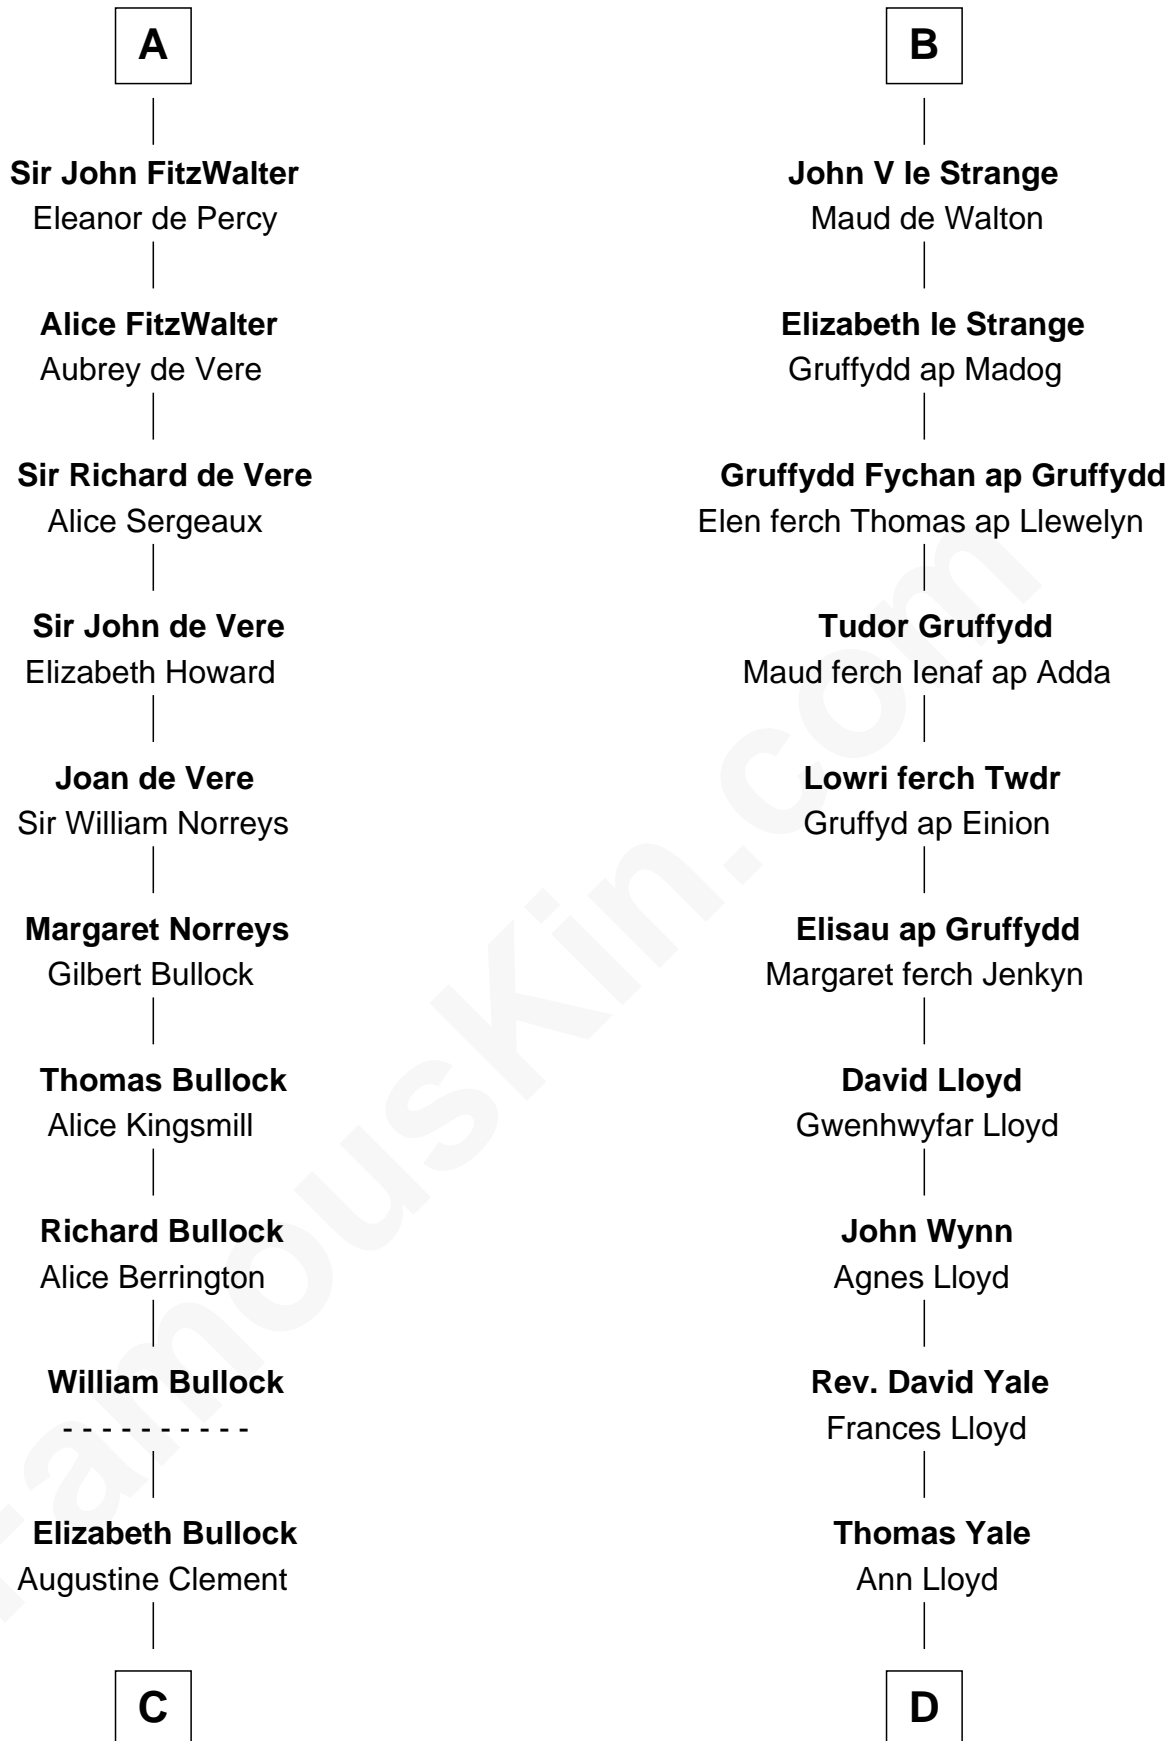

## Relationship Chart of

**Samuel Howard**

*Boston Tea Party Participant*

18th cousin 3 times removed of

**Elihu Yale**

*Benefactor and Namesake of Yale College*

**C**

**Elizabeth Clement**

William Sumner

**Hannah Sumner**

John Goffe

**William Goffe**

Abigail Richardson

**Martha Goffe**

Ebenezer Howard

**Samuel Howard**