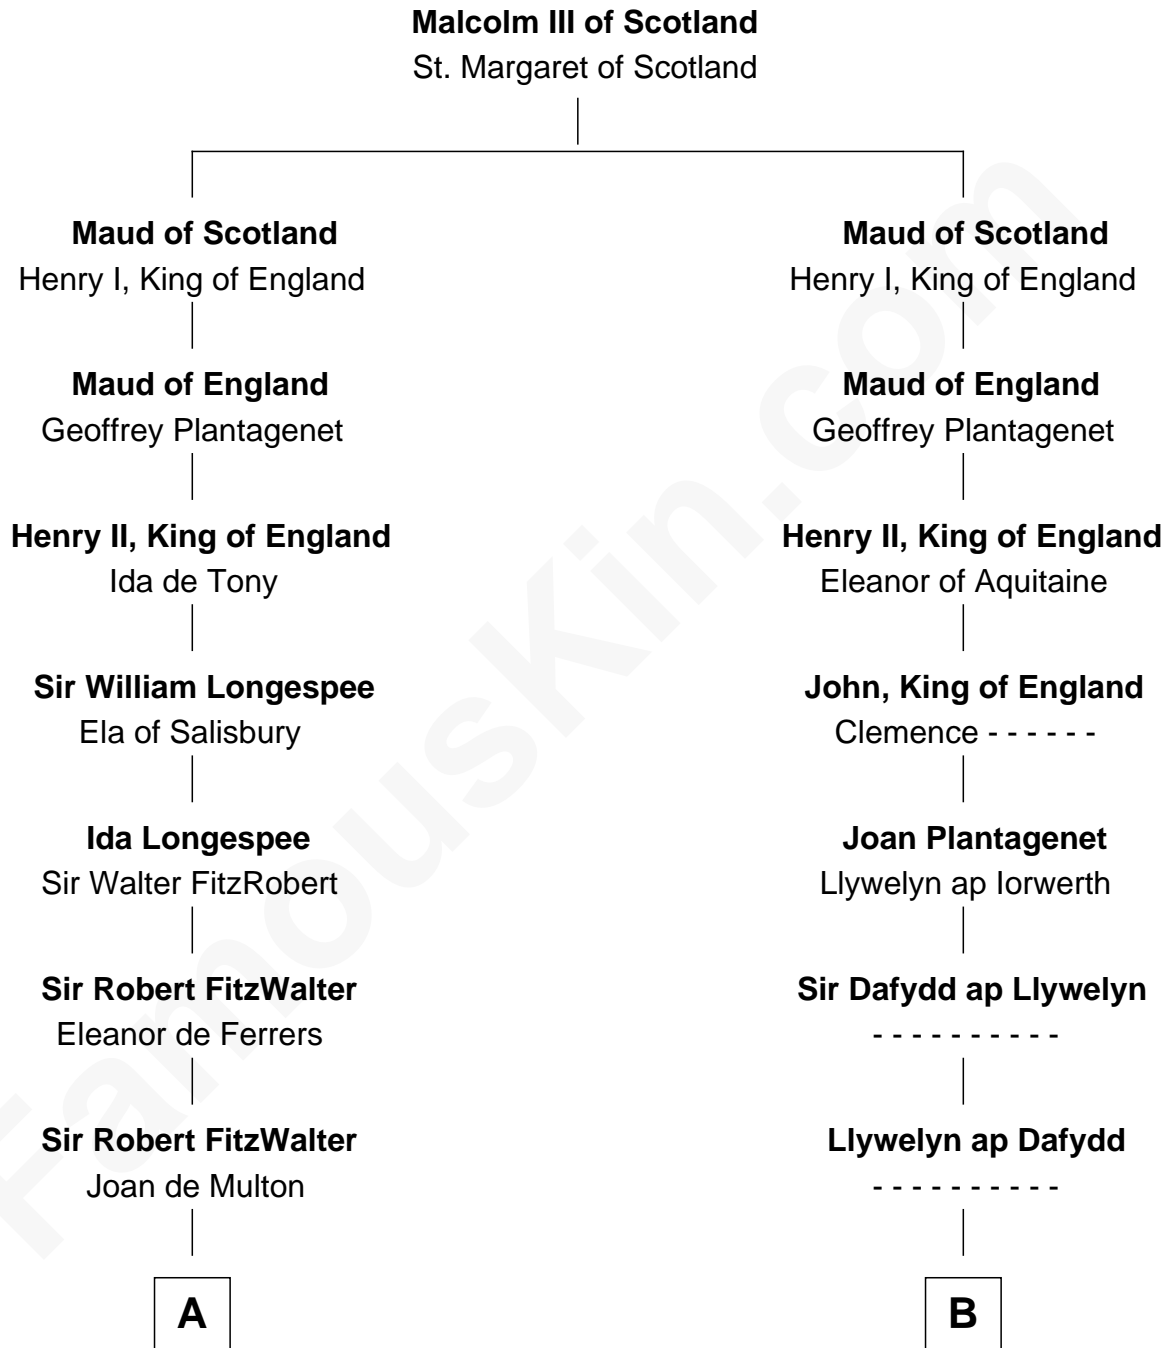

FamousKin.com

Relationship Chart of

Samuel Howard

Boston Tea Party Participant

21st cousin of

Elihu Yale

Benefactor and Namesake of Yale College

C

Samuel Howard

Boston Tea Party Participant

D

Maredud Llwyd ap John

Jonet Conwy

Rt. Rev. George Lloyd

Anne Wilkinson

Ann Lloyd