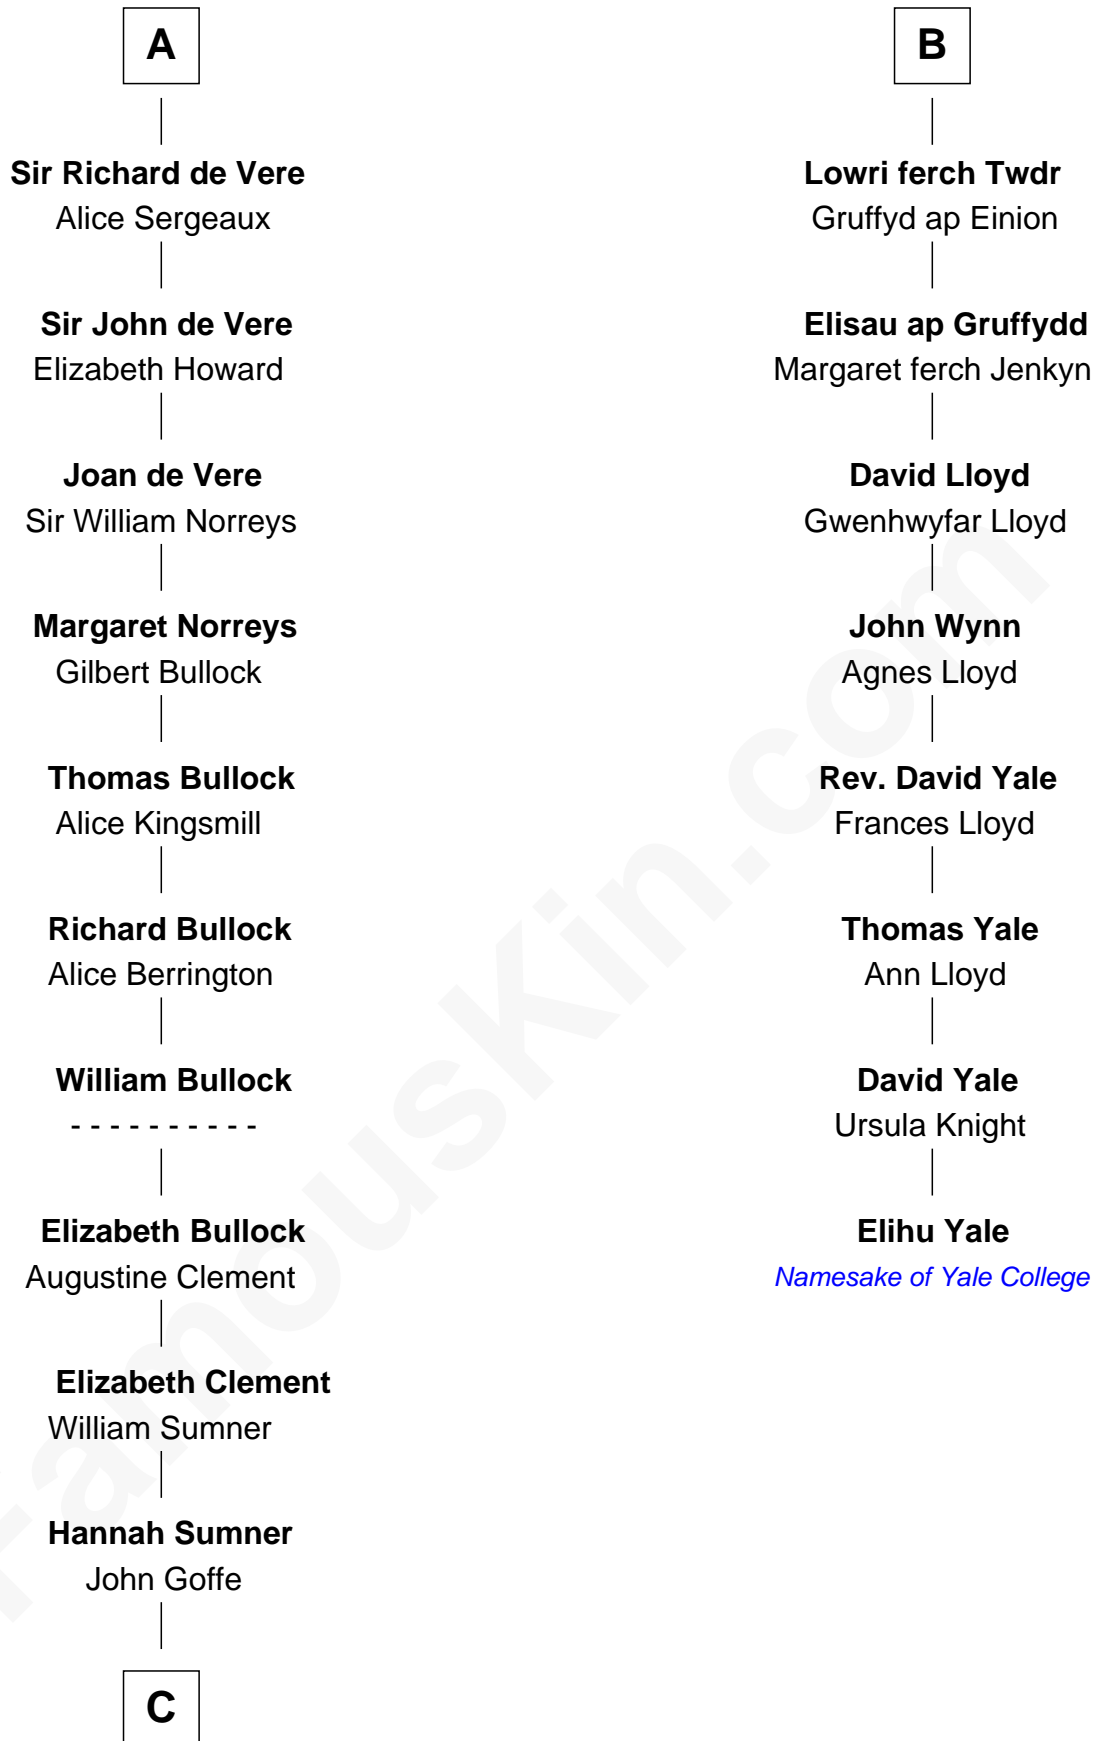

FamousKin.com

Relationship Chart of

Samuel Howard

Boston Tea Party Participant

14th cousin 5 times removed of

Elihu Yale

Benefactor and Namesake of Yale College

C

—
William Goffe
Abigail Richardson

—
Martha Goffe
Ebenezer Howard

—
Samuel Howard
Boston Tea Party Participant

FamousKin.com