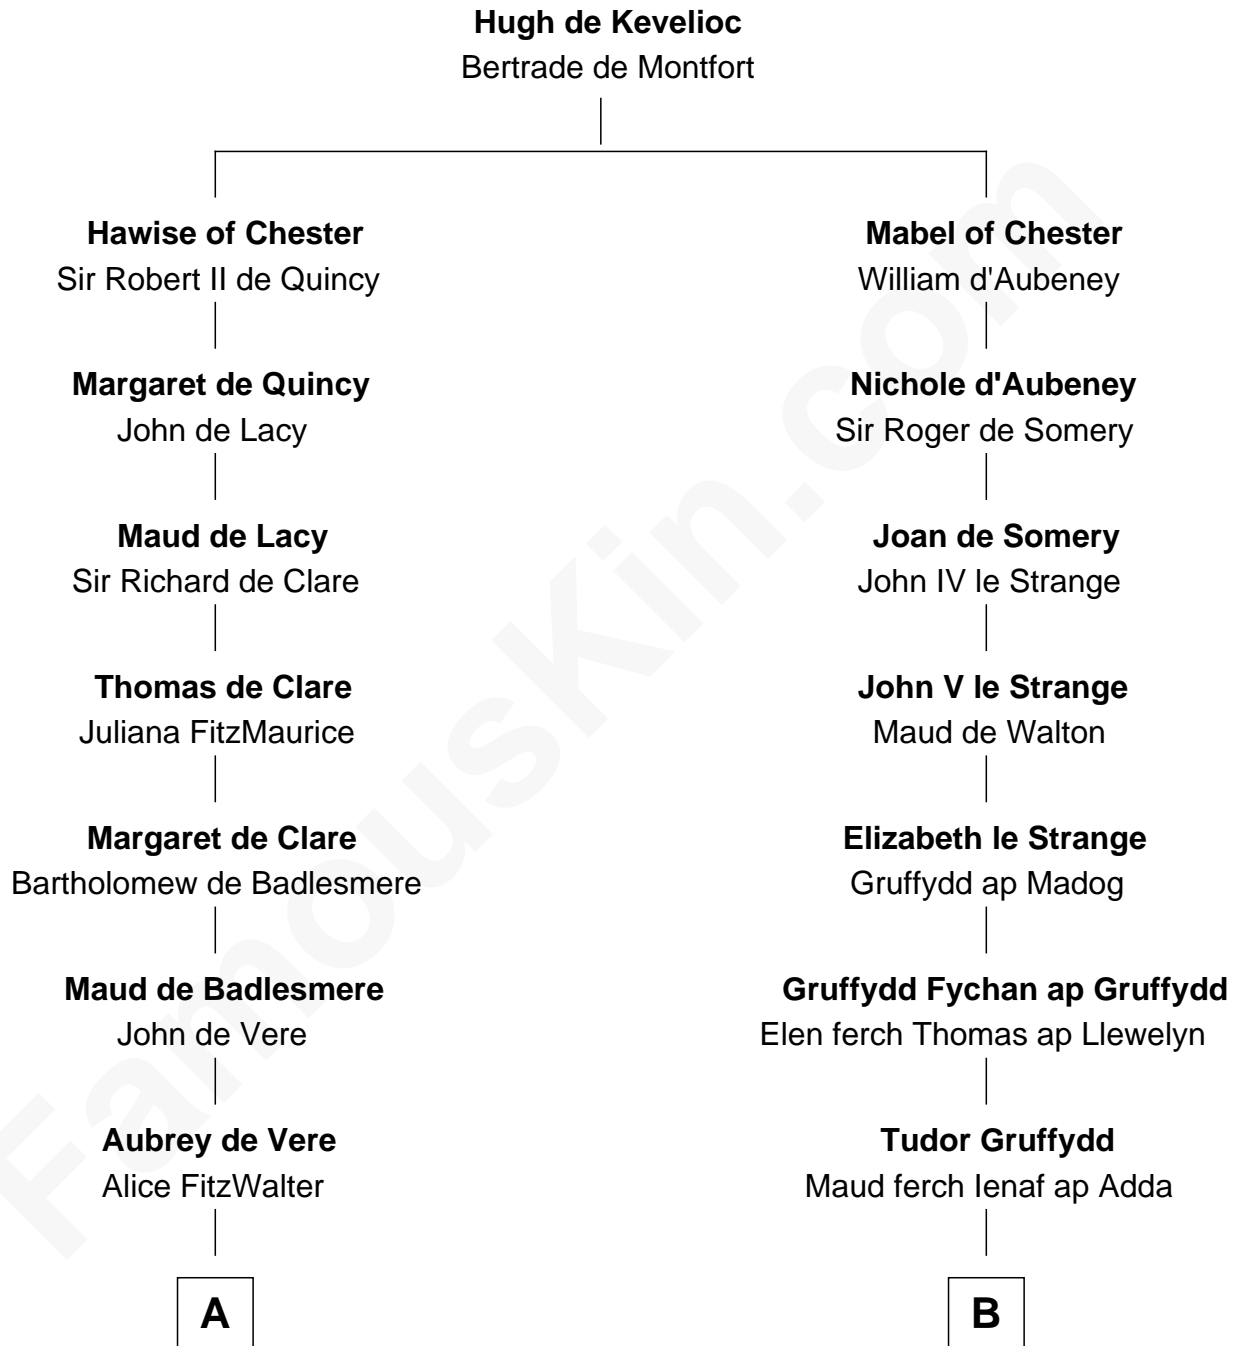

FamousKin.com

Relationship Chart of

Samuel Howard

Boston Tea Party Participant

14th cousin 5 times removed of

Elihu Yale

Benefactor and Namesake of Yale College

C

—
William Goffe
Abigail Richardson

—
Martha Goffe
Ebenezer Howard

—
Samuel Howard
Boston Tea Party Participant

FamousKin.com