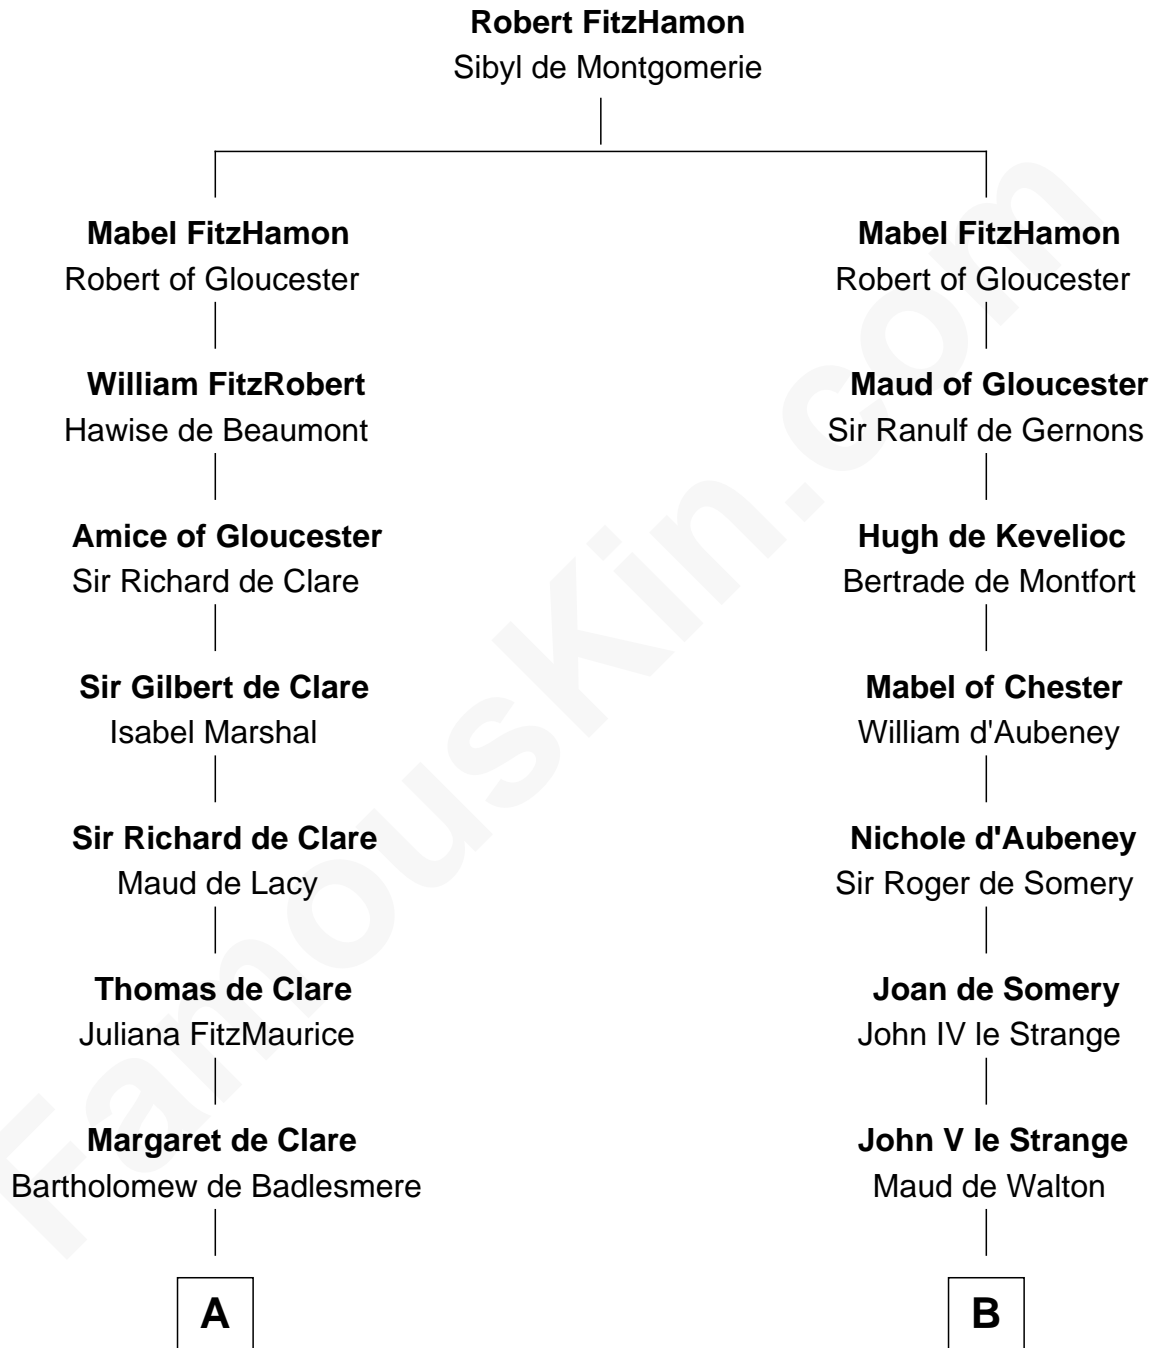

FamousKin.com

Relationship Chart of

Samuel Howard

Boston Tea Party Participant

17th cousin 4 times removed of

Elihu Yale

Benefactor and Namesake of Yale College

C

—
Elizabeth Clement

William Sumner

—
Hannah Sumner

John Goffe

—
William Goffe

Abigail Richardson

—
Martha Goffe

Ebenezer Howard

—
Samuel Howard

Boston Tea Party Participant

FamousKin.com